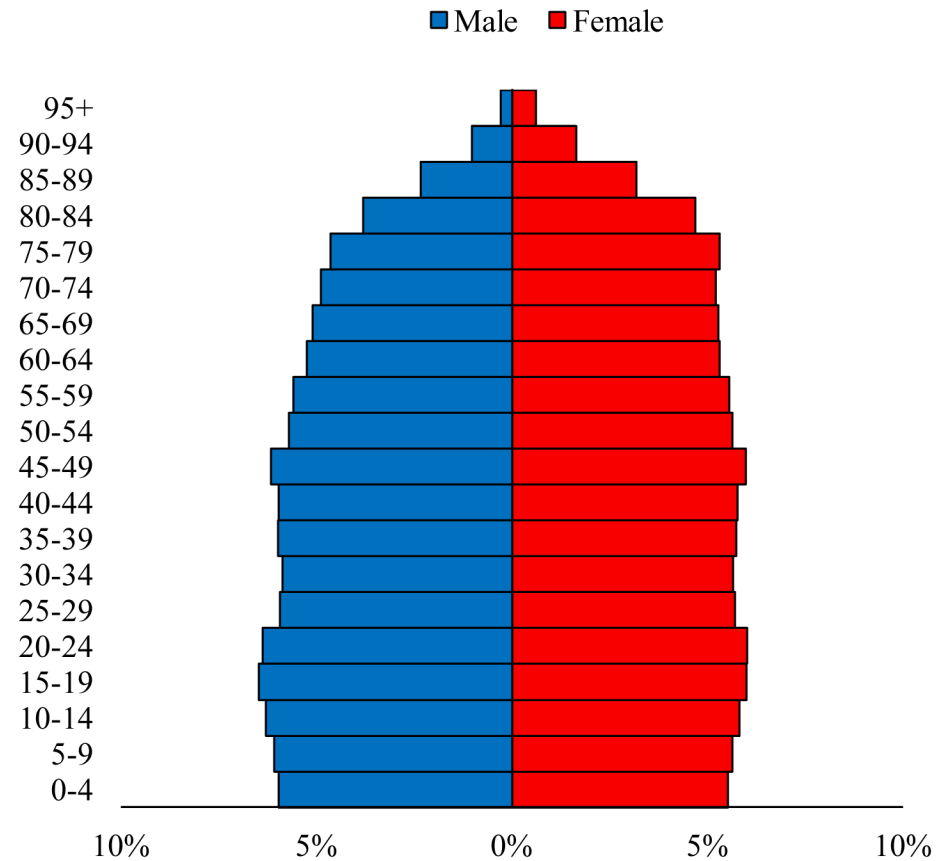

Population Pyramids of Ohio by County

Pike County Projected Population Pyramid, 2040

Ohio Projected Population Pyramid, 2040

Go to: <http://scripps.muohio.edu/content/population-pyramids-ohio-county-2010-2050> to download individual population pyramids (PDF, J-PEG, TIFF formats available).

Note: Population pyramids display % of populations by 5 years age groups.

Citation: Mehdizadeh, S., Ritchey, P. N., Tipsuk, P., & Yamashita, T. (2012). Population Pyramids of Ohio by County. Scripps Gerontology Center, Miami University, Oxford, OH.