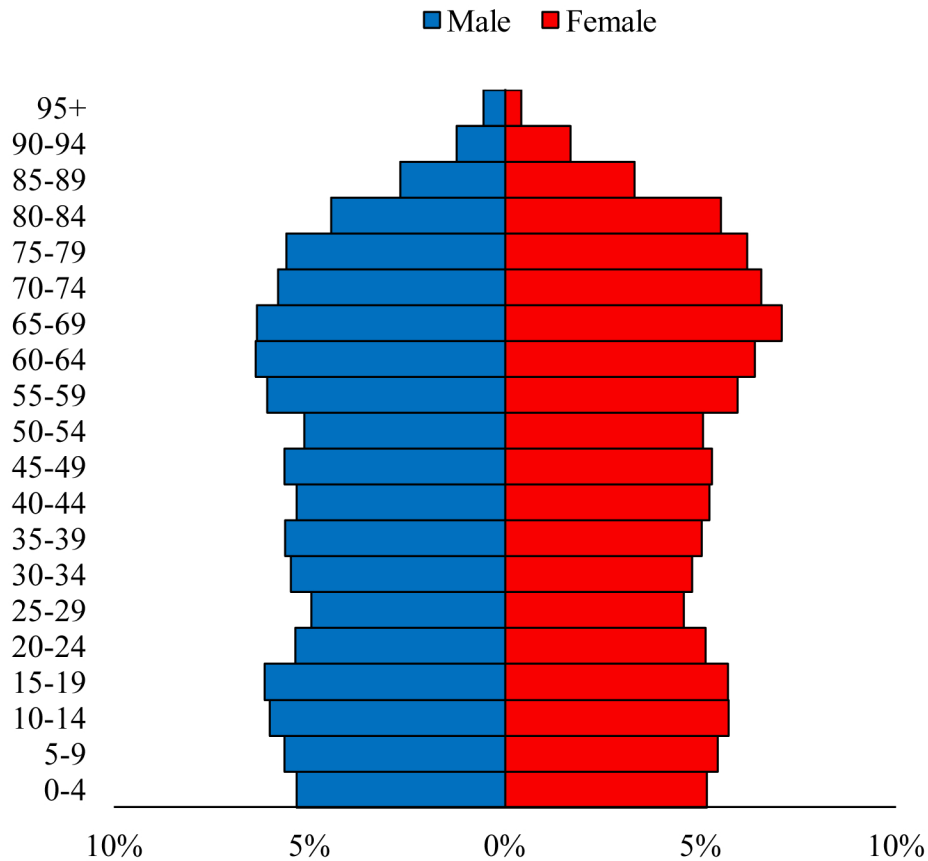

Population Pyramids of Ohio by County

Pike County Projected Population Pyramid, 2040

Ohio Projected Population Pyramid, 2040

Go to: <http://scripps.muohio.edu/content/population-pyramids-ohio-county-2010-2050> to download individual population pyramids (PDF, J-PEG, TIFF formats available).

Note: Population pyramids display % of populations by 5 years age groups.

Citation: Mehdizadeh, S., Ritchey, P. N., Tipsuk, P., & Yamashita, T. (2012). Population Pyramids of Ohio by County. Scripps Gerontology Center, Miami University, Oxford, OH.