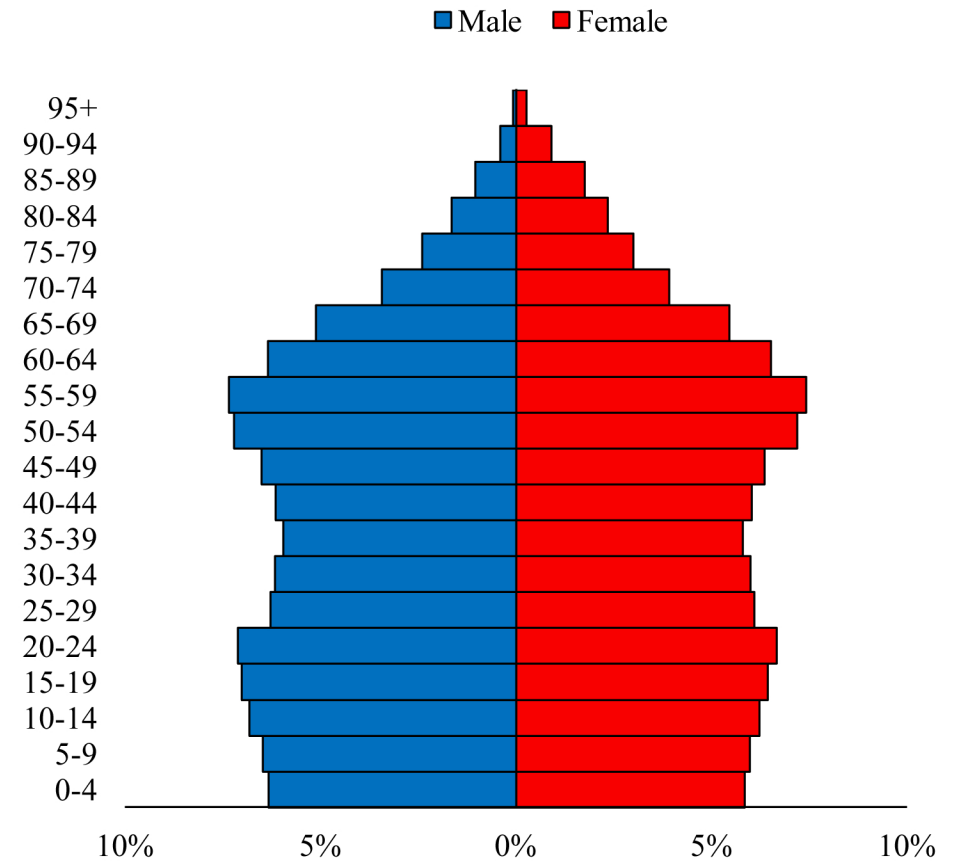

Population Pyramids of Ohio by County

Pike County Projected Population Pyramid, 2015

Ohio Projected Population Pyramid, 2015

Go to: <http://scripps.muohio.edu/content/population-pyramids-ohio-county-2010-2050> to download individual population pyramids (PDF, J-PEG, TIFF formats available).

Note: Population pyramids display % of populations by 5 years age groups.

Citation: Mehdizadeh, S., Ritchey, P. N., Tipsuk, P., & Yamashita, T. (2012). Population Pyramids of Ohio by County. Scripps Gerontology Center, Miami University, Oxford, OH.