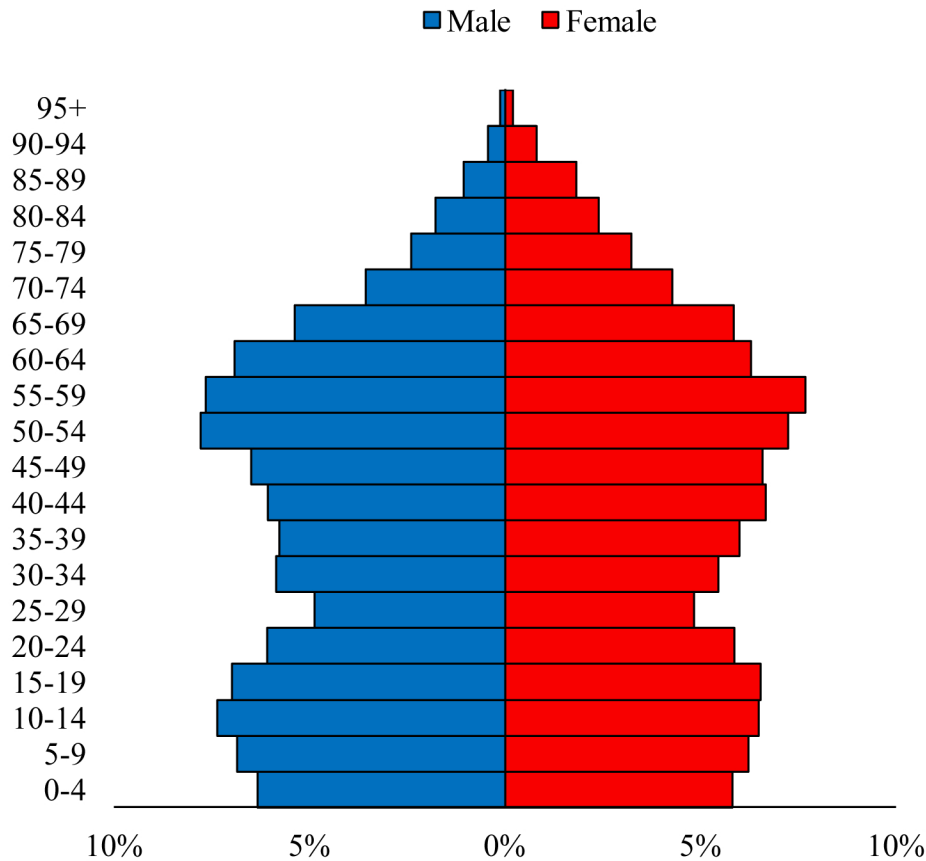

Population Pyramids of Ohio by County

Pike County Projected Population Pyramid, 2015

Ohio Projected Population Pyramid, 2015

Go to: <http://scripps.muohio.edu/content/population-pyramids-ohio-county-2010-2050> to download individual population pyramids (PDF, J-PEG, TIFF formats available).

Note: Population pyramids display % of populations by 5 years age groups.

Citation: Mehdizadeh, S., Ritchey, P. N., Tipsuk, P., & Yamashita, T. (2012). Population Pyramids of Ohio by County. Scripps Gerontology Center, Miami University, Oxford, OH.