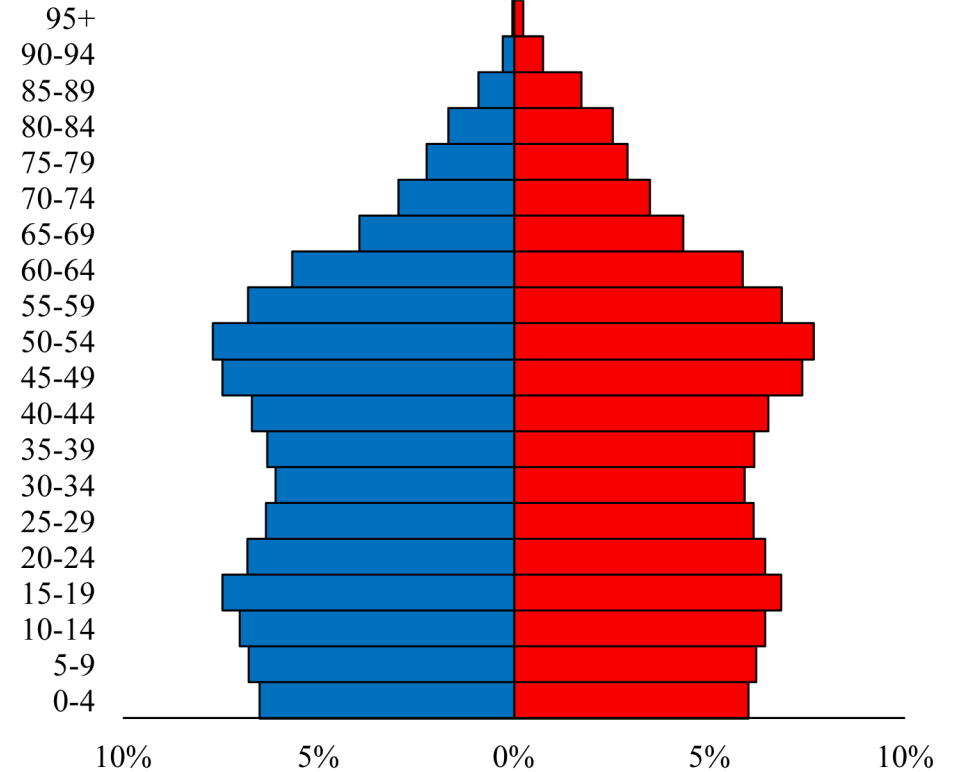

Population Pyramids of Ohio by County

Paulding County Population Pyramid, 2010

Ohio Population Pyramid, 2010

Male Female

Male Female

Go to: <http://scripps.muohio.edu/content/population-pyramids-ohio-county-2010-2050> to download individual population pyramids (PDF, J-PEG, TIFF formats available).

Note: Population pyramids display % of populations by 5 years age groups.

Citation: Mehdizadeh, S., Ritchey, P. N., Tipsuk, P., & Yamashita, T. (2012). Population Pyramids of Ohio by County. Scripps Gerontology Center, Miami University, Oxford, OH.