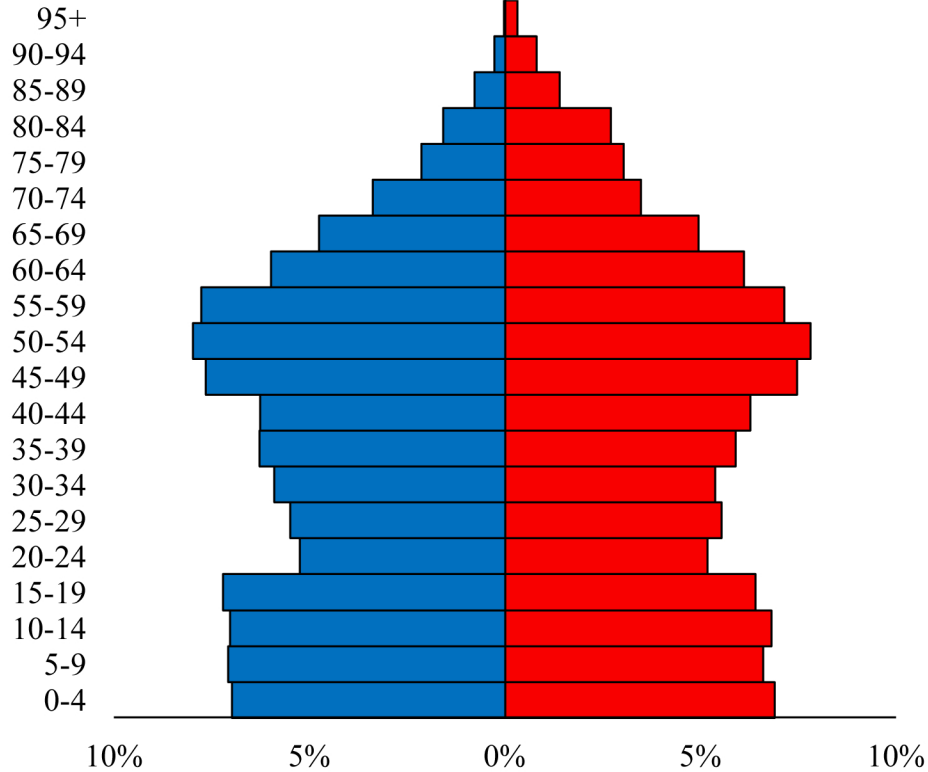

Population Pyramids of Ohio by County

Paulding County Population Pyramid, 2010

Ohio Population Pyramid, 2010

Male Female

Male Female

Go to: <http://scripps.muohio.edu/content/population-pyramids-ohio-county-2010-2050> to download individual population pyramids (PDF, J-PEG, TIFF formats available).

Note: Population pyramids display % of populations by 5 years age groups.

Citation: Mehdizadeh, S., Ritchey, P. N., Tipsuk, P., & Yamashita, T. (2012). Population Pyramids of Ohio by County. Scripps Gerontology Center, Miami University, Oxford, OH.