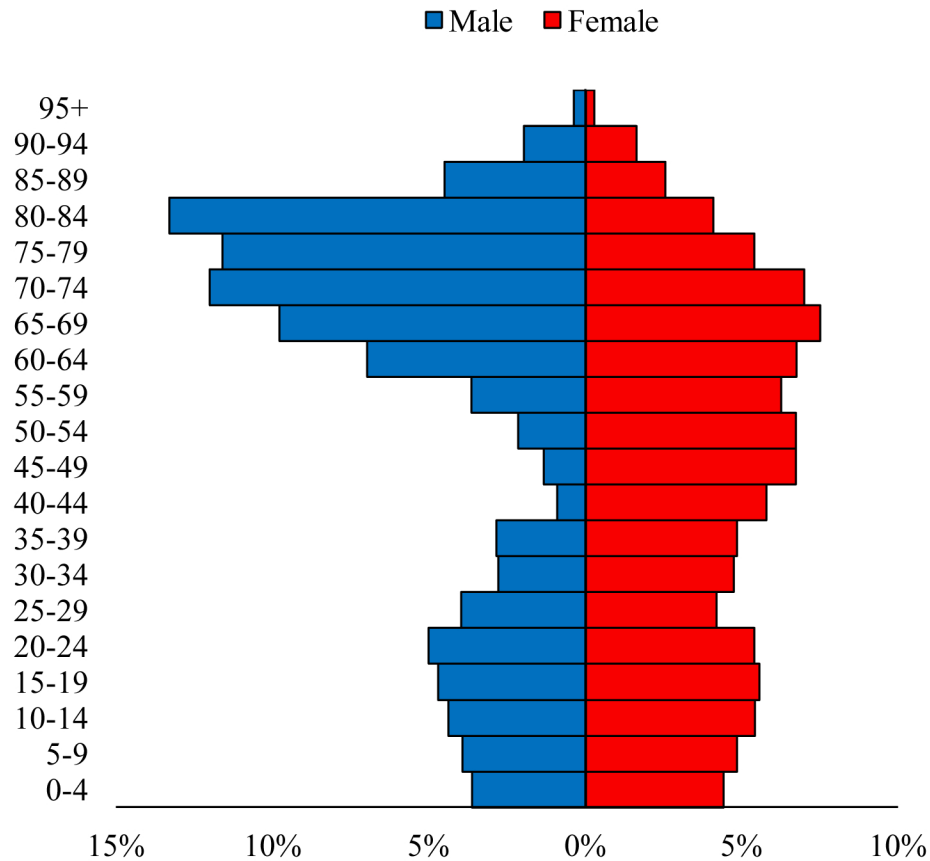

# Population Pyramids of Ohio by County

Noble County Projected Population Pyramid, 2030

Ohio Projected Population Pyramid, 2030

**Go to:** <http://scripps.muohio.edu/content/population-pyramids-ohio-county-2010-2050> to download individual population pyramids (PDF, J-PEG, TIFF formats available).

**Note:** Population pyramids display % of populations by 5 years age groups.

**Citation:** Mehdizadeh, S., Ritchey, P. N., Tipsuk, P., & Yamashita, T. (2012). Population Pyramids of Ohio by County. Scripps Gerontology Center, Miami University, Oxford, OH.