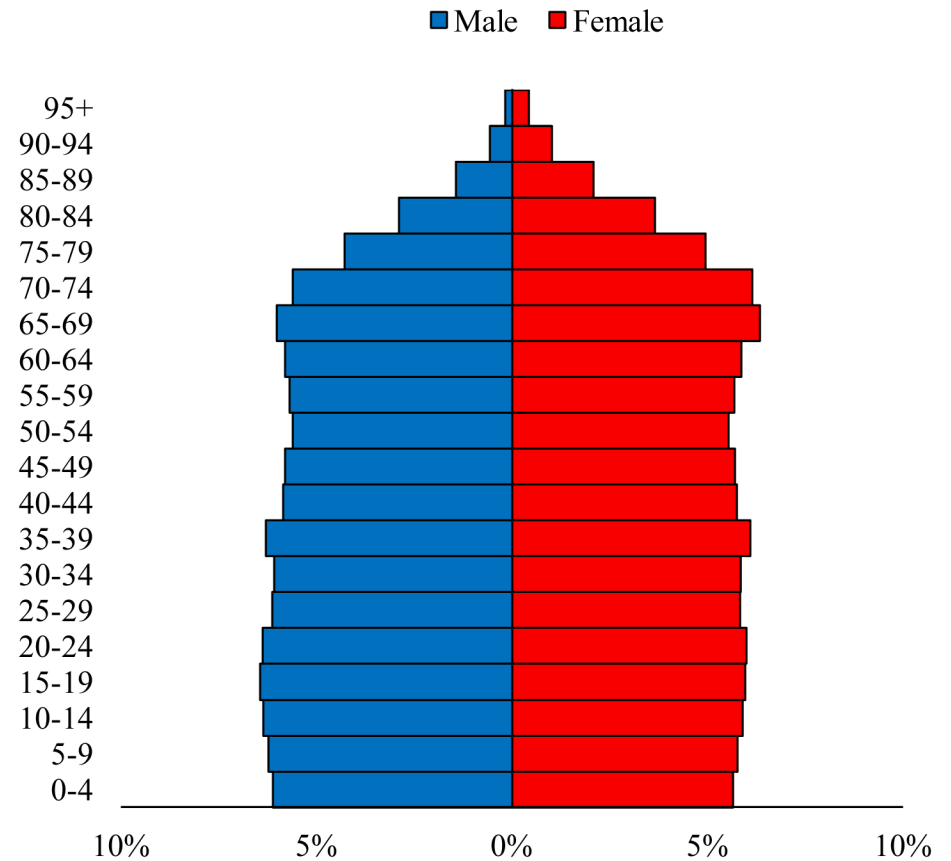

# Population Pyramids of Ohio by County

Noble County Projected Population Pyramid, 2030

Ohio Projected Population Pyramid, 2030

**Go to:** <http://scripps.muohio.edu/content/population-pyramids-ohio-county-2010-2050> to download individual population pyramids (PDF, J-PEG, TIFF formats available).

**Note:** Population pyramids display % of populations by 5 years age groups.

**Citation:** Mehdizadeh, S., Ritchey, P. N., Tipsuk, P., & Yamashita, T. (2012). Population Pyramids of Ohio by County. Scripps Gerontology Center, Miami University, Oxford, OH.