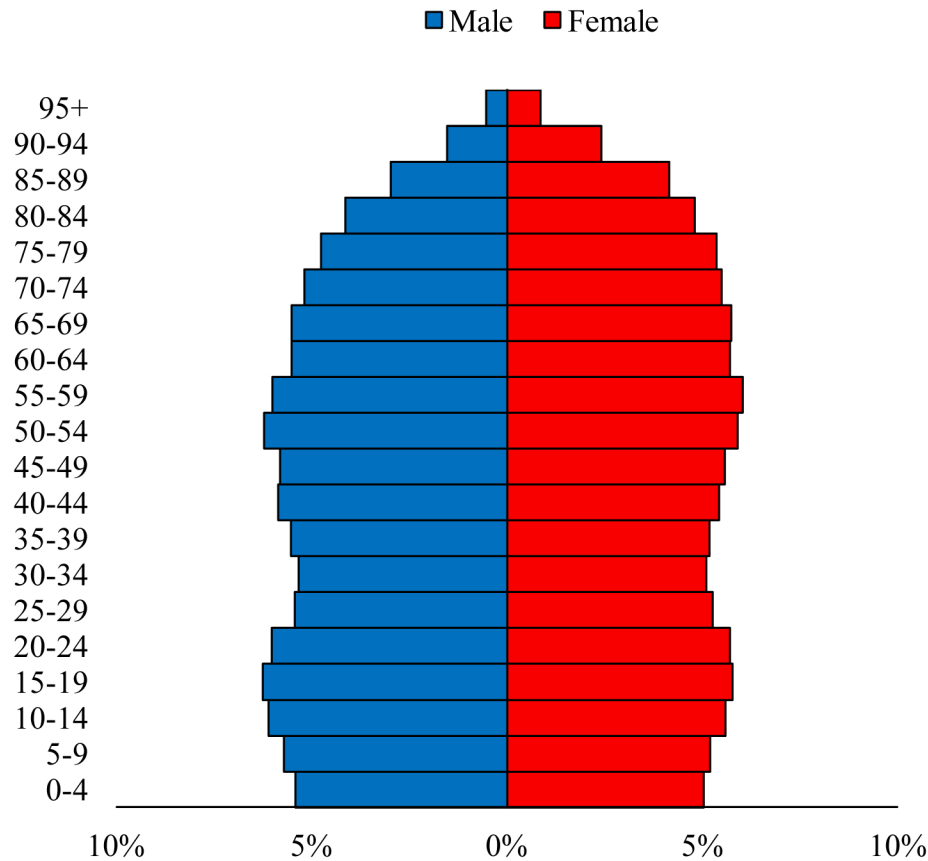

# Population Pyramids of Ohio by County

Muskingum County Projected Population Pyramid, 2050

Ohio Projected Population Pyramid, 2050

**Go to:** <http://scripps.muohio.edu/content/population-pyramids-ohio-county-2010-2050> to download individual population pyramids (PDF, J-PEG, TIFF formats available).

**Note:** Population pyramids display % of populations by 5 years age groups.

**Citation:** Mehdizadeh, S., Ritchey, P. N., Tipsuk, P., & Yamashita, T. (2012). Population Pyramids of Ohio by County. Scripps Gerontology Center, Miami University, Oxford, OH.