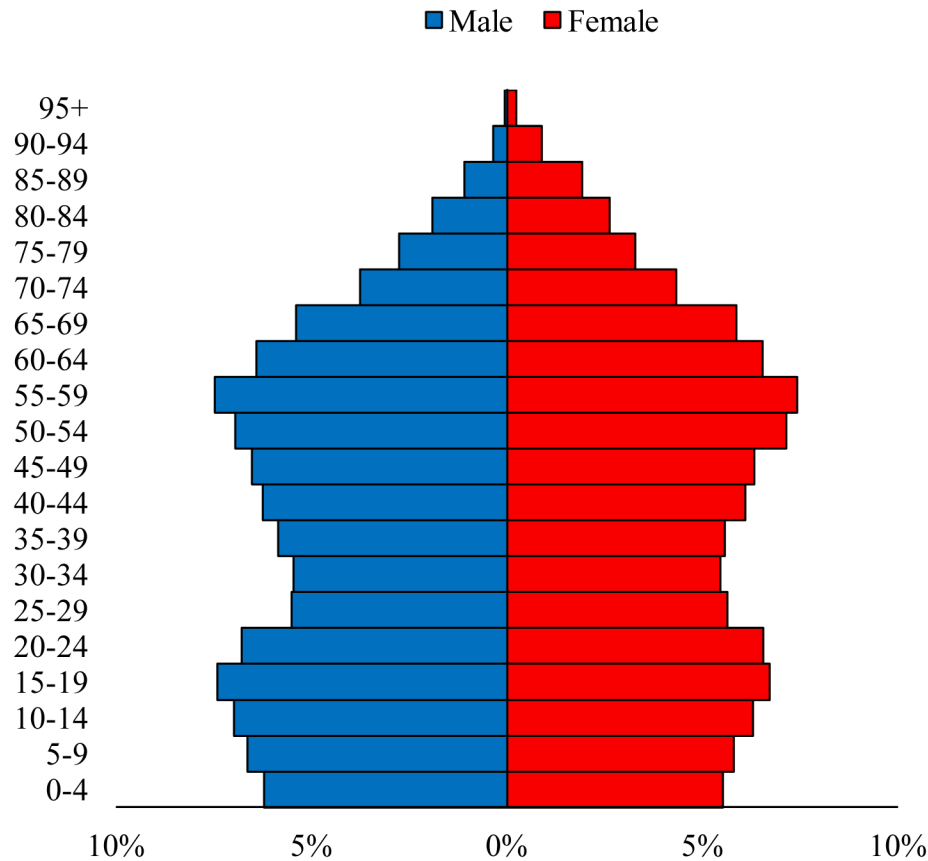

Population Pyramids of Ohio by County

Muskingum County Projected Population Pyramid, 2015

Ohio Projected Population Pyramid, 2015

Go to: <http://scripps.muohio.edu/content/population-pyramids-ohio-county-2010-2050> to download individual population pyramids (PDF, J-PEG, TIFF formats available).

Note: Population pyramids display % of populations by 5 years age groups.

Citation: Mehdizadeh, S., Ritchey, P. N., Tipsuk, P., & Yamashita, T. (2012). Population Pyramids of Ohio by County. Scripps Gerontology Center, Miami University, Oxford, OH.