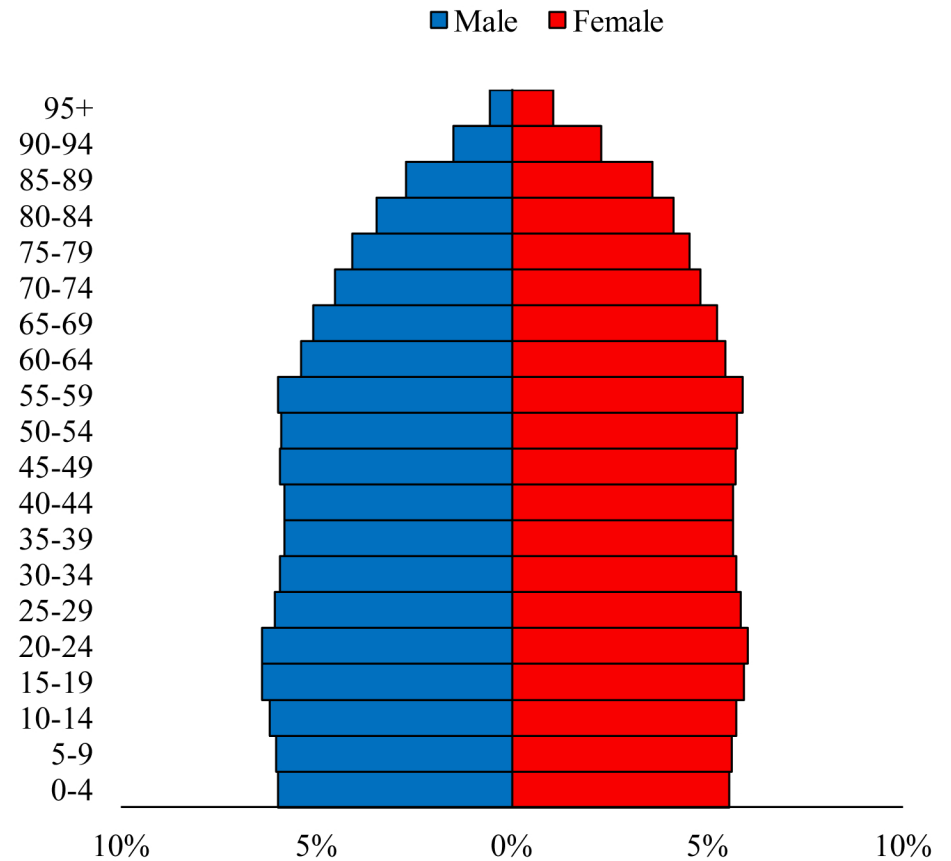

Population Pyramids of Ohio by County

Morrow County Projected Population Pyramid, 2050

Ohio Projected Population Pyramid, 2050

Go to: <http://scripps.muohio.edu/content/population-pyramids-ohio-county-2010-2050> to download individual population pyramids (PDF, J-PEG, TIFF formats available).

Note: Population pyramids display % of populations by 5 years age groups.

Citation: Mehdizadeh, S., Ritchey, P. N., Tipsuk, P., & Yamashita, T. (2012). Population Pyramids of Ohio by County. Scripps Gerontology Center, Miami University, Oxford, OH.