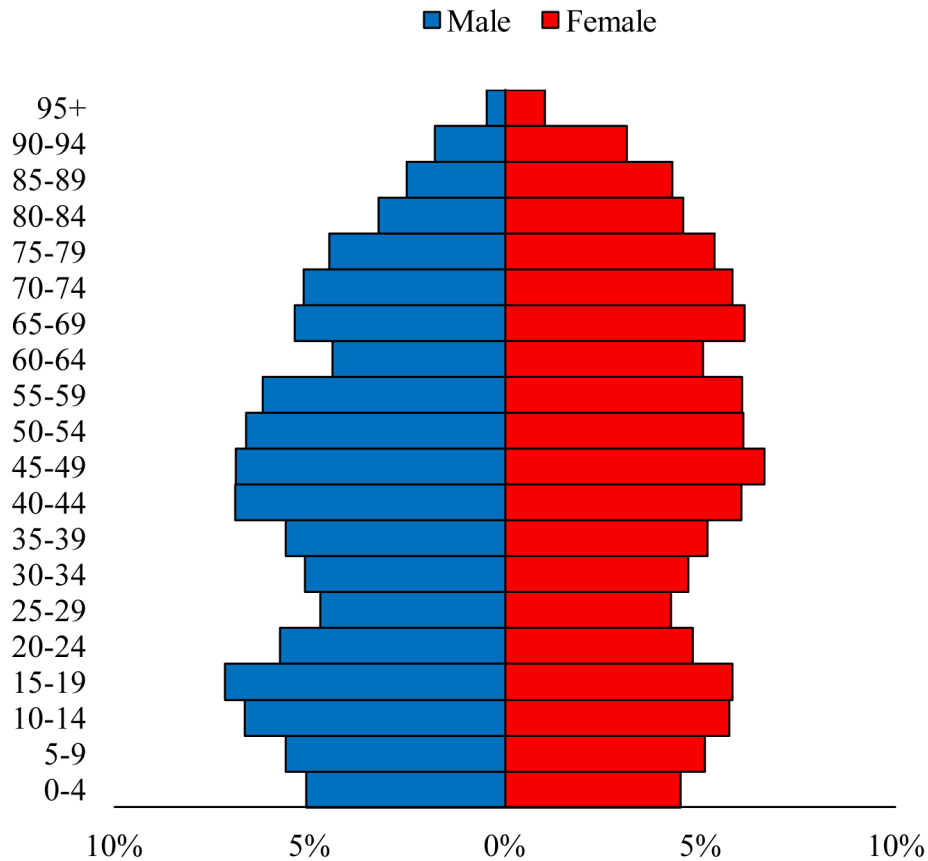

Population Pyramids of Ohio by County

Morrow County Projected Population Pyramid, 2050

Ohio Projected Population Pyramid, 2050

Go to: <http://scripps.muohio.edu/content/population-pyramids-ohio-county-2010-2050> to download individual population pyramids (PDF, J-PEG, TIFF formats available).

Note: Population pyramids display % of populations by 5 years age groups.

Citation: Mehdizadeh, S., Ritchey, P. N., Tipsuk, P., & Yamashita, T. (2012). Population Pyramids of Ohio by County. Scripps Gerontology Center, Miami University, Oxford, OH.