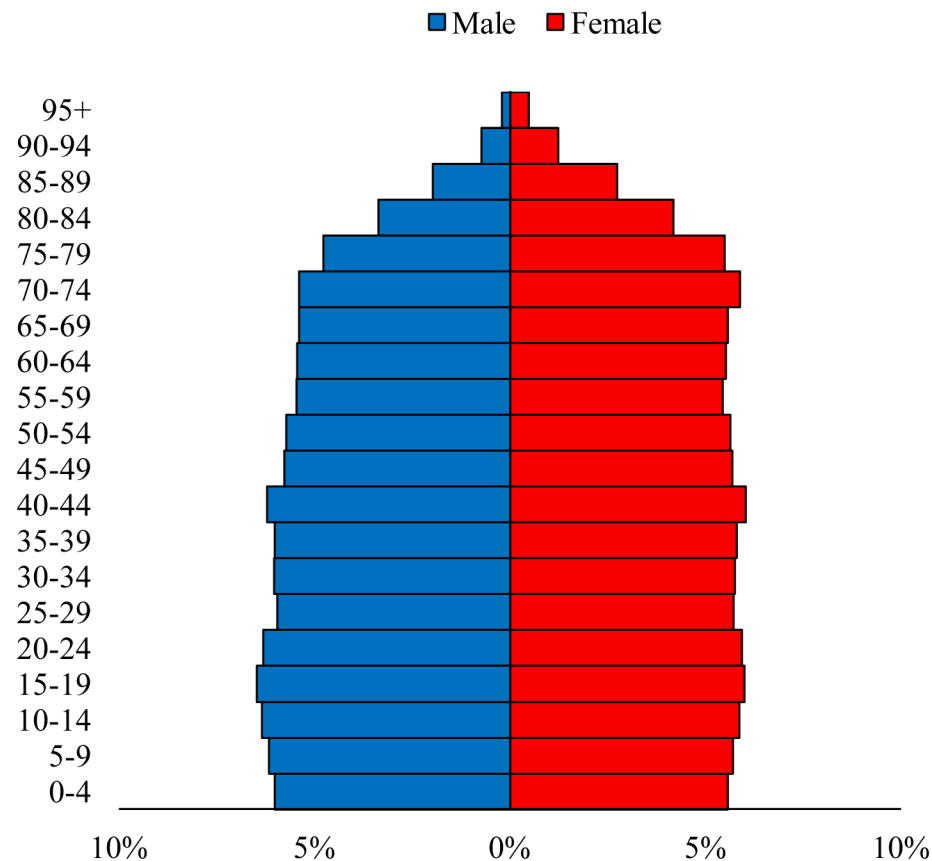

Population Pyramids of Ohio by County

Morrow County Projected Population Pyramid, 2035

Ohio Projected Population Pyramid, 2035

Go to: <http://scripps.muohio.edu/content/population-pyramids-ohio-county-2010-2050> to download individual population pyramids (PDF, J-PEG, TIFF formats available).

Note: Population pyramids display % of populations by 5 years age groups.

Citation: Mehdizadeh, S., Ritchey, P. N., Tipsuk, P., & Yamashita, T. (2012). Population Pyramids of Ohio by County. Scripps Gerontology Center, Miami University, Oxford, OH.