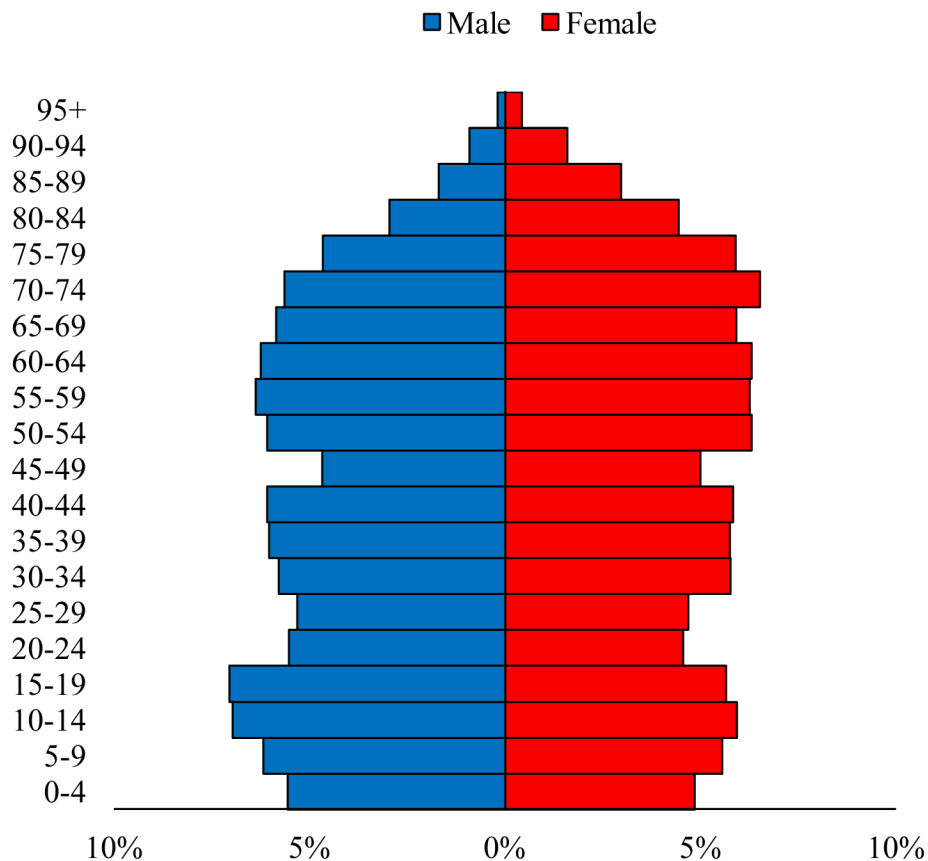

Population Pyramids of Ohio by County

Morrow County Projected Population Pyramid, 2035

Ohio Projected Population Pyramid, 2035

Go to: <http://scripps.muohio.edu/content/population-pyramids-ohio-county-2010-2050> to download individual population pyramids (PDF, J-PEG, TIFF formats available).

Note: Population pyramids display % of populations by 5 years age groups.

Citation: Mehdizadeh, S., Ritchey, P. N., Tipsuk, P., & Yamashita, T. (2012). Population Pyramids of Ohio by County. Scripps Gerontology Center, Miami University, Oxford, OH.