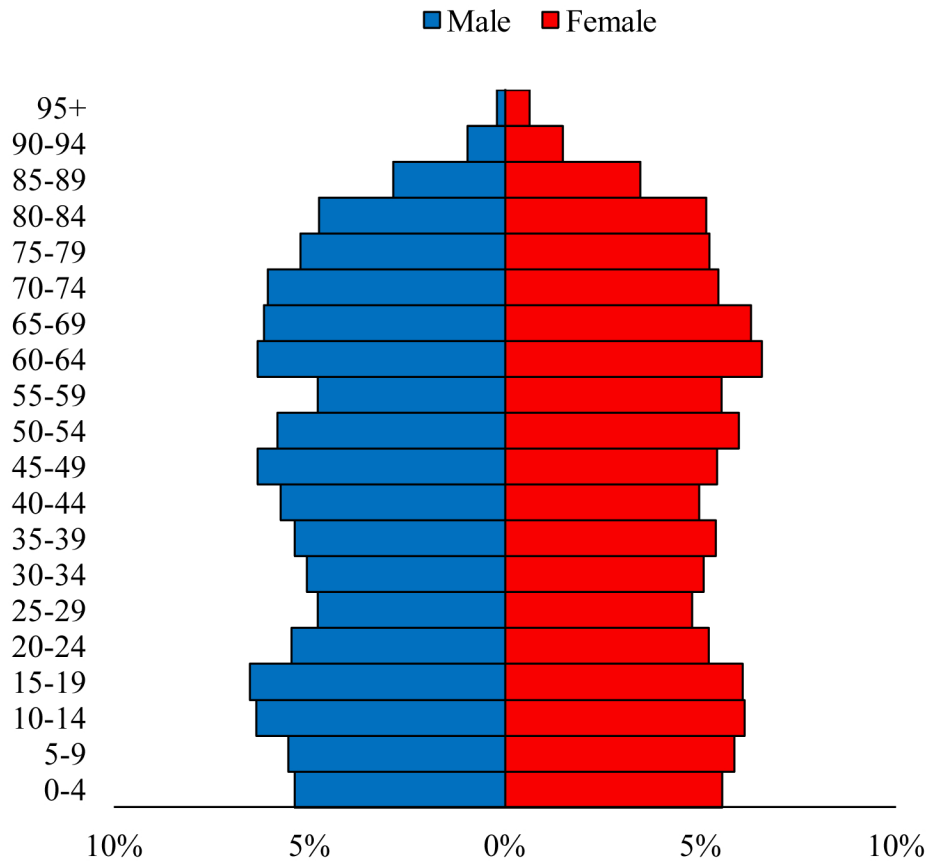

# Population Pyramids of Ohio by County

Morgan County Projected Population Pyramid, 2045

Ohio Projected Population Pyramid, 2045

**Go to:** <http://scripps.muohio.edu/content/population-pyramids-ohio-county-2010-2050> to download individual population pyramids (PDF, J-PEG, TIFF formats available).

**Note:** Population pyramids display % of populations by 5 years age groups.

**Citation:** Mehdizadeh, S., Ritchey, P. N., Tipsuk, P., & Yamashita, T. (2012). Population Pyramids of Ohio by County. Scripps Gerontology Center, Miami University, Oxford, OH.