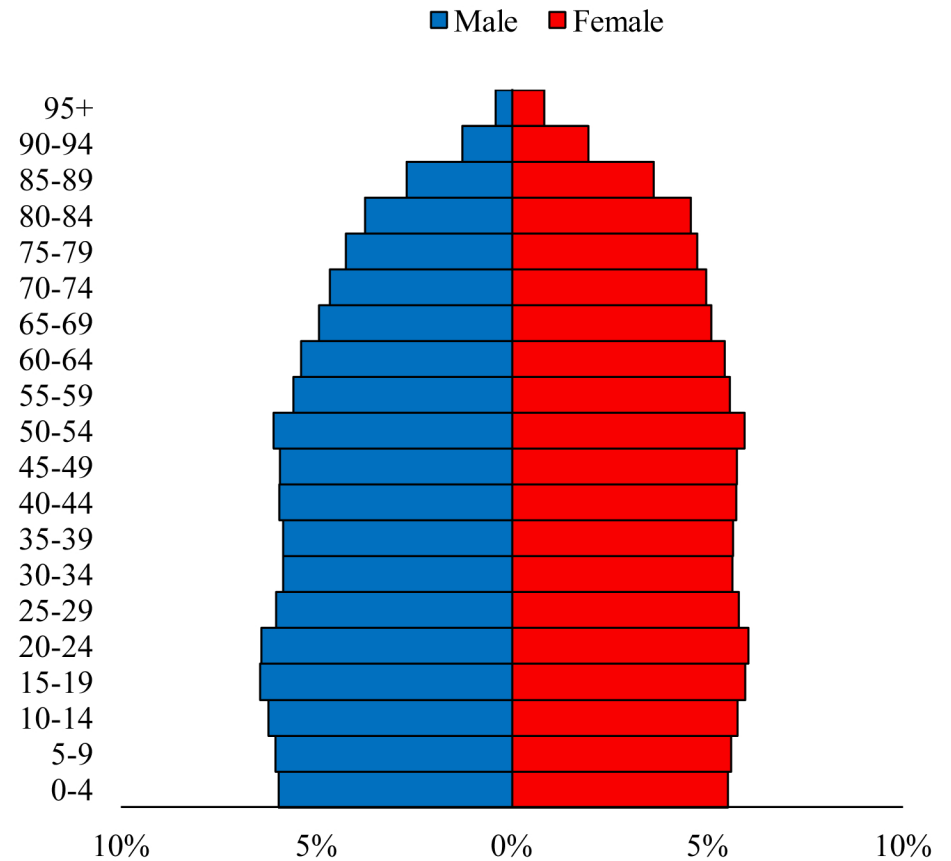

# Population Pyramids of Ohio by County

Morgan County Projected Population Pyramid, 2045

Ohio Projected Population Pyramid, 2045

**Go to:** <http://scripps.muohio.edu/content/population-pyramids-ohio-county-2010-2050> to download individual population pyramids (PDF, J-PEG, TIFF formats available).

**Note:** Population pyramids display % of populations by 5 years age groups.

**Citation:** Mehdizadeh, S., Ritchey, P. N., Tipsuk, P., & Yamashita, T. (2012). Population Pyramids of Ohio by County. Scripps Gerontology Center, Miami University, Oxford, OH.