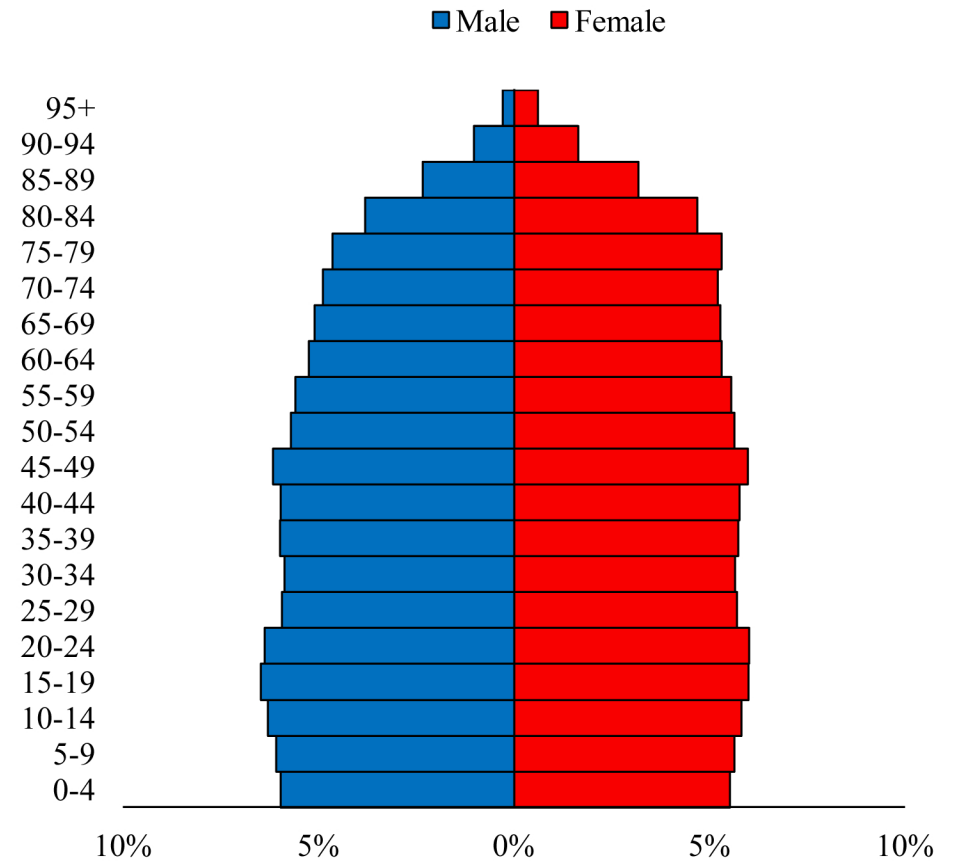

# Population Pyramids of Ohio by County

Morgan County Projected Population Pyramid, 2040

Ohio Projected Population Pyramid, 2040

**Go to:** <http://scripps.muohio.edu/content/population-pyramids-ohio-county-2010-2050> to download individual population pyramids (PDF, J-PEG, TIFF formats available).

**Note:** Population pyramids display % of populations by 5 years age groups.

**Citation:** Mehdizadeh, S., Ritchey, P. N., Tipsuk, P., & Yamashita, T. (2012). Population Pyramids of Ohio by County. Scripps Gerontology Center, Miami University, Oxford, OH.