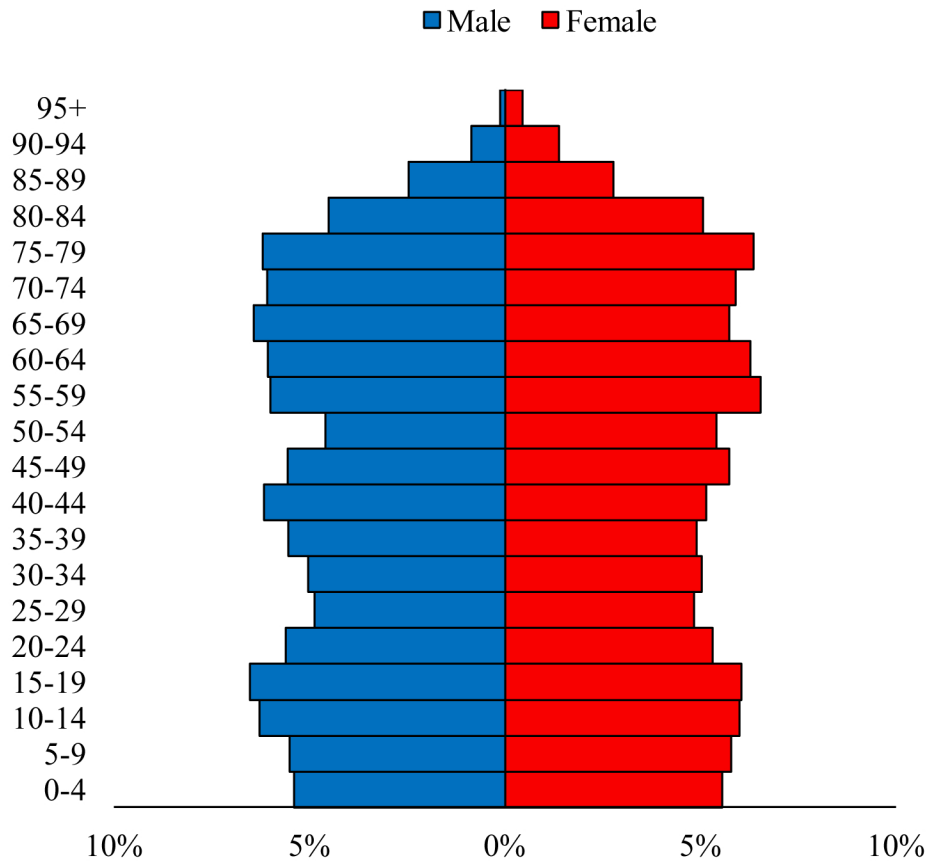

# Population Pyramids of Ohio by County

Morgan County Projected Population Pyramid, 2040

Ohio Projected Population Pyramid, 2040

**Go to:** <http://scripps.muohio.edu/content/population-pyramids-ohio-county-2010-2050> to download individual population pyramids (PDF, J-PEG, TIFF formats available).

**Note:** Population pyramids display % of populations by 5 years age groups.

**Citation:** Mehdizadeh, S., Ritchey, P. N., Tipsuk, P., & Yamashita, T. (2012). Population Pyramids of Ohio by County. Scripps Gerontology Center, Miami University, Oxford, OH.