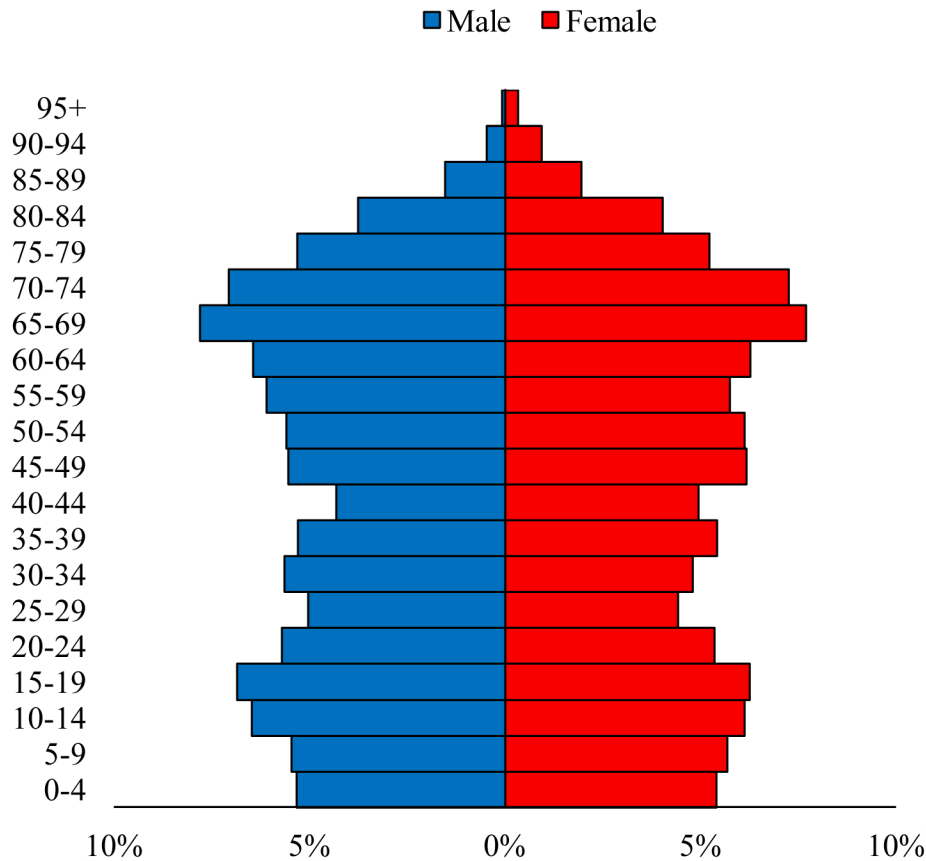

Population Pyramids of Ohio by County

Morgan County Projected Population Pyramid, 2030

Ohio Projected Population Pyramid, 2030

Go to: <http://scripps.muohio.edu/content/population-pyramids-ohio-county-2010-2050> to download individual population pyramids (PDF, J-PEG, TIFF formats available).

Note: Population pyramids display % of populations by 5 years age groups.

Citation: Mehdizadeh, S., Ritchey, P. N., Tipsuk, P., & Yamashita, T. (2012). Population Pyramids of Ohio by County. Scripps Gerontology Center, Miami University, Oxford, OH.