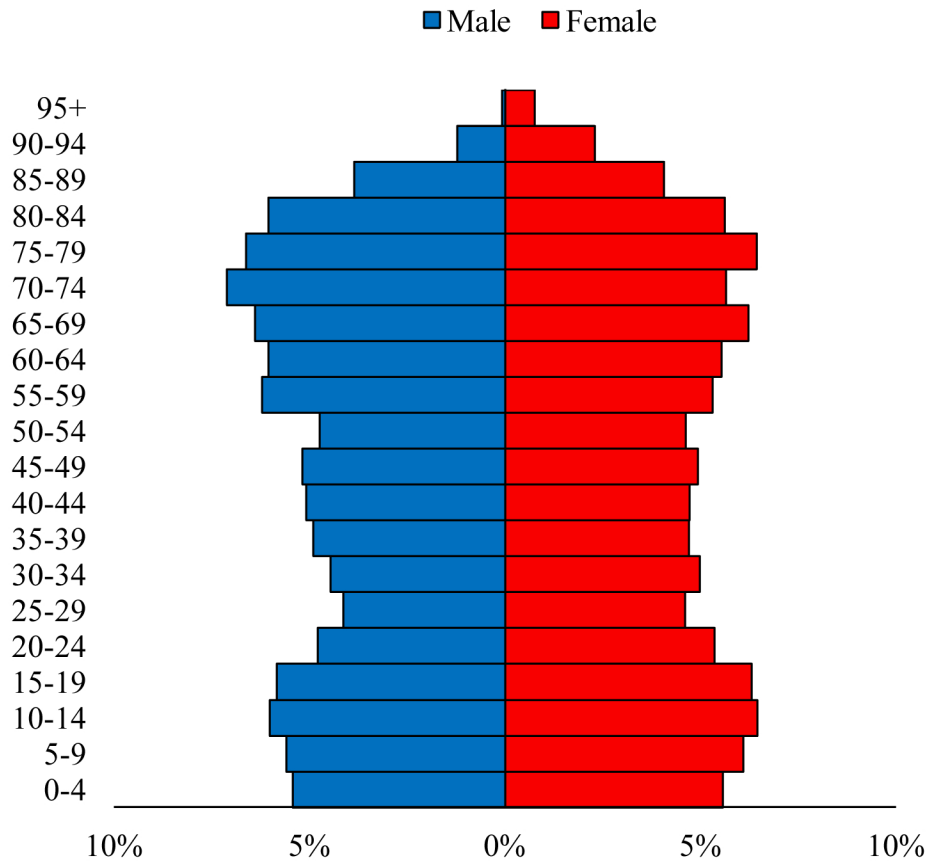

# Population Pyramids of Ohio by County

Monroe County Projected Population Pyramid, 2040

Ohio Projected Population Pyramid, 2040

**Go to:** <http://scripps.muohio.edu/content/population-pyramids-ohio-county-2010-2050> to download individual population pyramids (PDF, J-PEG, TIFF formats available).

**Note:** Population pyramids display % of populations by 5 years age groups.

**Citation:** Mehdizadeh, S., Ritchey, P. N., Tipsuk, P., & Yamashita, T. (2012). Population Pyramids of Ohio by County. Scripps Gerontology Center, Miami University, Oxford, OH.