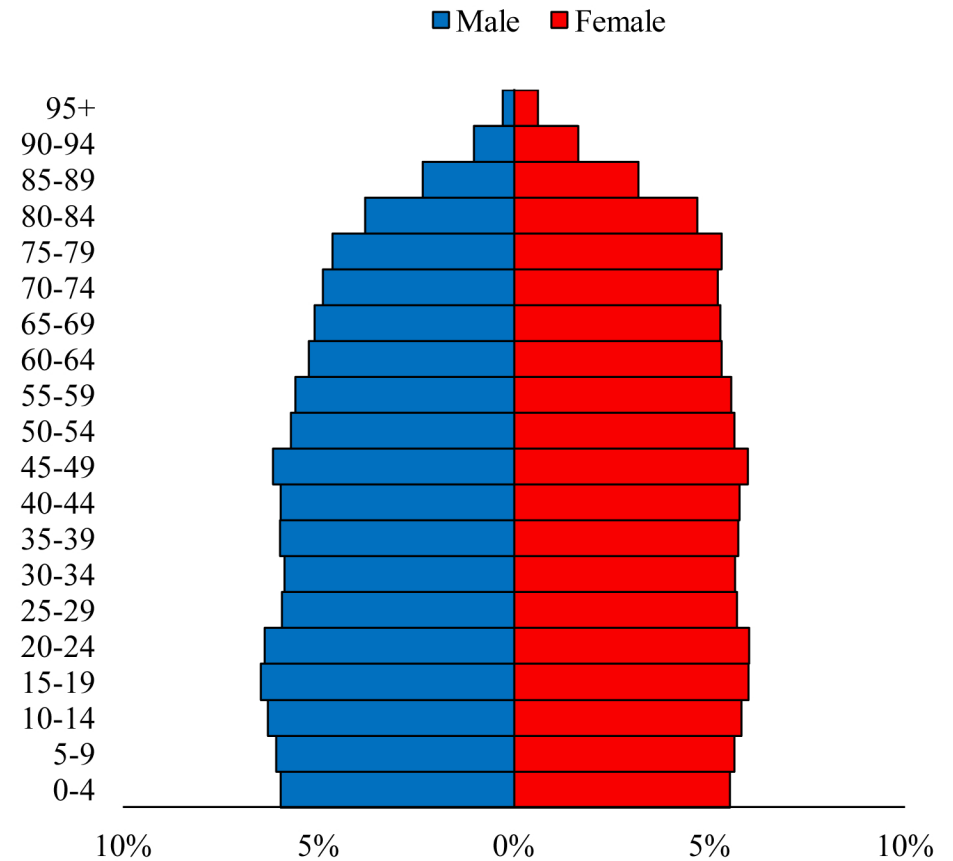

# Population Pyramids of Ohio by County

Monroe County Projected Population Pyramid, 2040

Ohio Projected Population Pyramid, 2040

**Go to:** <http://scripps.muohio.edu/content/population-pyramids-ohio-county-2010-2050> to download individual population pyramids (PDF, J-PEG, TIFF formats available).

**Note:** Population pyramids display % of populations by 5 years age groups.

**Citation:** Mehdizadeh, S., Ritchey, P. N., Tipsuk, P., & Yamashita, T. (2012). Population Pyramids of Ohio by County. Scripps Gerontology Center, Miami University, Oxford, OH.