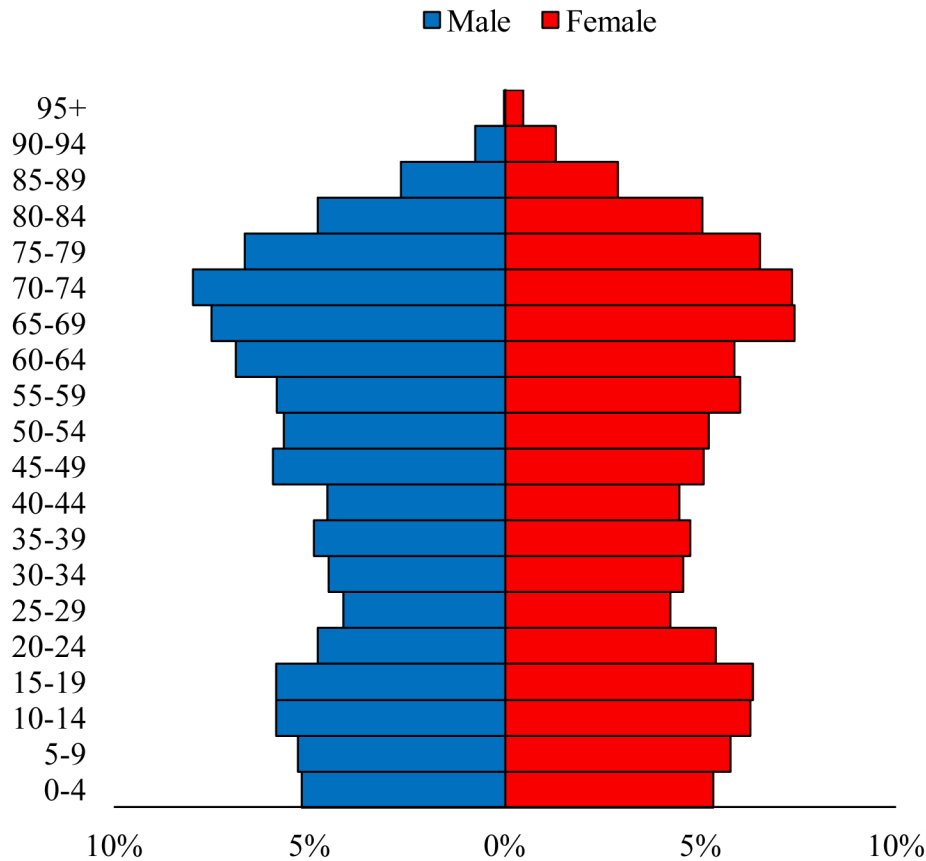

Population Pyramids of Ohio by County

Monroe County Projected Population Pyramid, 2030

Ohio Projected Population Pyramid, 2030

Go to: <http://scripps.muohio.edu/content/population-pyramids-ohio-county-2010-2050> to download individual population pyramids (PDF, J-PEG, TIFF formats available).

Note: Population pyramids display % of populations by 5 years age groups.

Citation: Mehdizadeh, S., Ritchey, P. N., Tipsuk, P., & Yamashita, T. (2012). Population Pyramids of Ohio by County. Scripps Gerontology Center, Miami University, Oxford, OH.