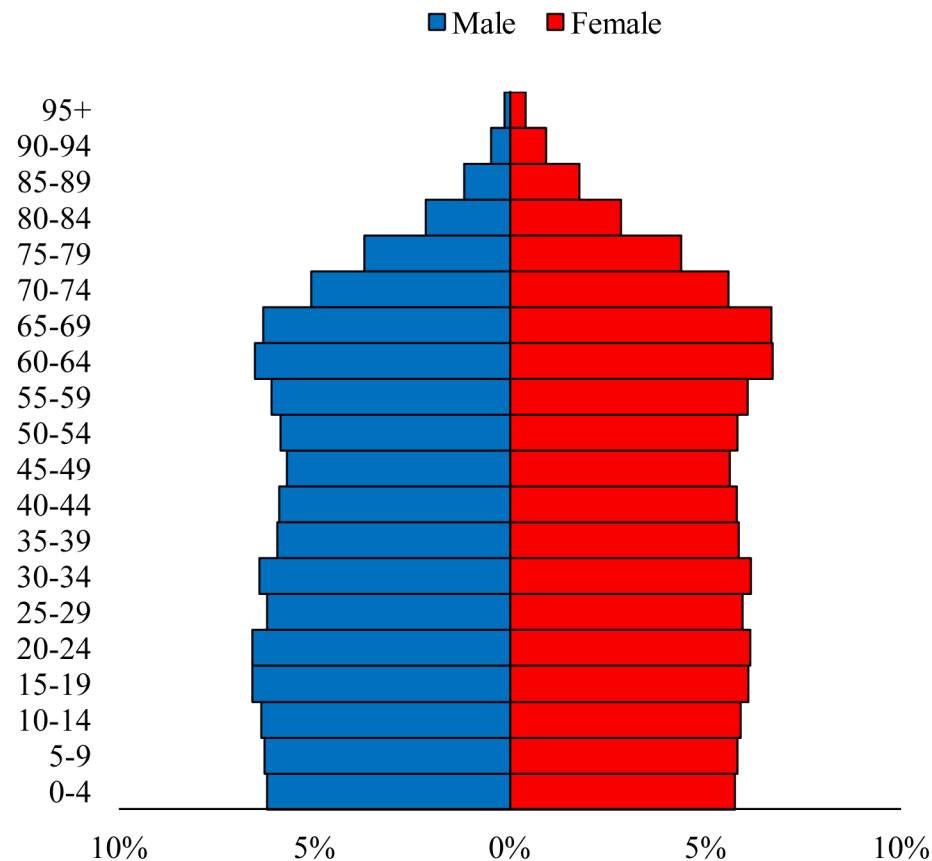

Population Pyramids of Ohio by County

Monroe County Projected Population Pyramid, 2025

Ohio Projected Population Pyramid, 2025

Go to: <http://scripps.muohio.edu/content/population-pyramids-ohio-county-2010-2050> to download individual population pyramids (PDF, J-PEG, TIFF formats available).

Note: Population pyramids display % of populations by 5 years age groups.

Citation: Mehdizadeh, S., Ritchey, P. N., Tipsuk, P., & Yamashita, T. (2012). Population Pyramids of Ohio by County. Scripps Gerontology Center, Miami University, Oxford, OH.