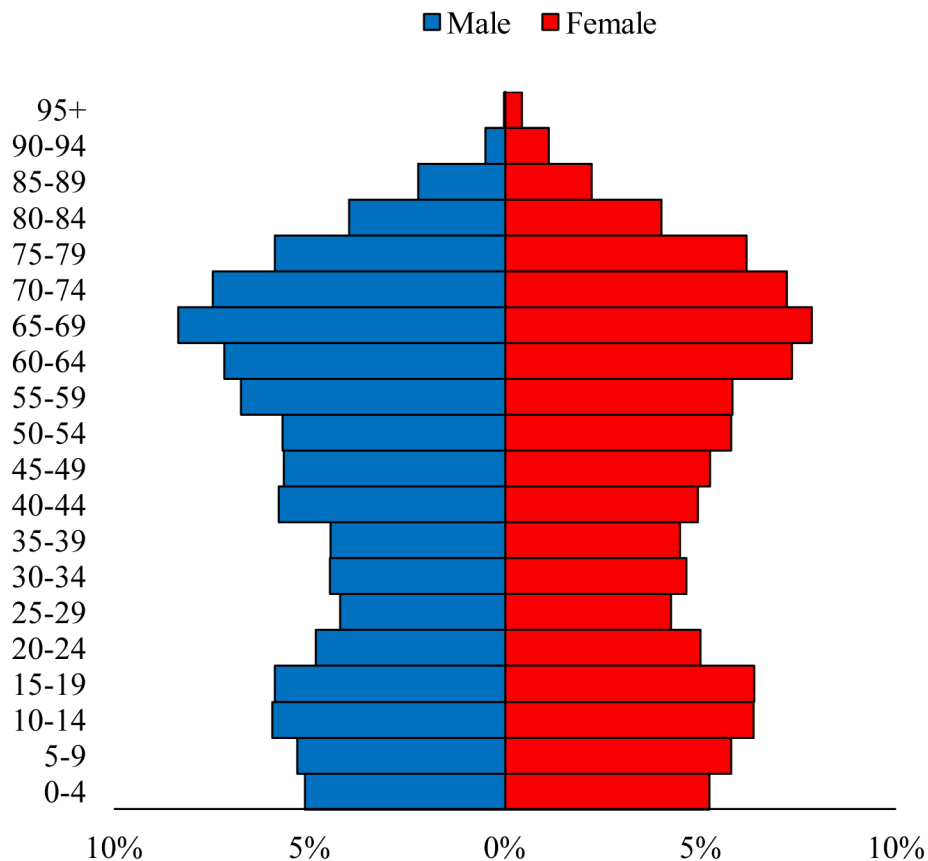

Population Pyramids of Ohio by County

Monroe County Projected Population Pyramid, 2025

Ohio Projected Population Pyramid, 2025

Go to: <http://scripps.muohio.edu/content/population-pyramids-ohio-county-2010-2050> to download individual population pyramids (PDF, J-PEG, TIFF formats available).

Note: Population pyramids display % of populations by 5 years age groups.

Citation: Mehdizadeh, S., Ritchey, P. N., Tipsuk, P., & Yamashita, T. (2012). Population Pyramids of Ohio by County. Scripps Gerontology Center, Miami University, Oxford, OH.