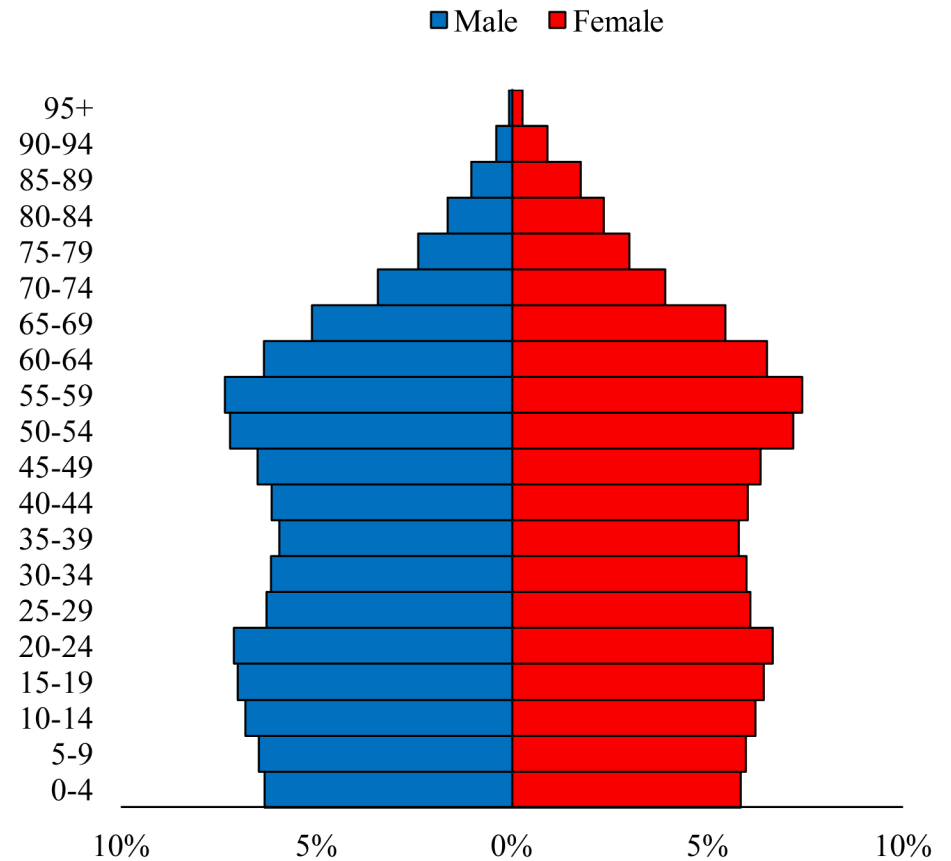

Population Pyramids of Ohio by County

Monroe County Projected Population Pyramid, 2015

Ohio Projected Population Pyramid, 2015

Go to: <http://scripps.muohio.edu/content/population-pyramids-ohio-county-2010-2050> to download individual population pyramids (PDF, J-PEG, TIFF formats available).

Note: Population pyramids display % of populations by 5 years age groups.

Citation: Mehdizadeh, S., Ritchey, P. N., Tipsuk, P., & Yamashita, T. (2012). Population Pyramids of Ohio by County. Scripps Gerontology Center, Miami University, Oxford, OH.