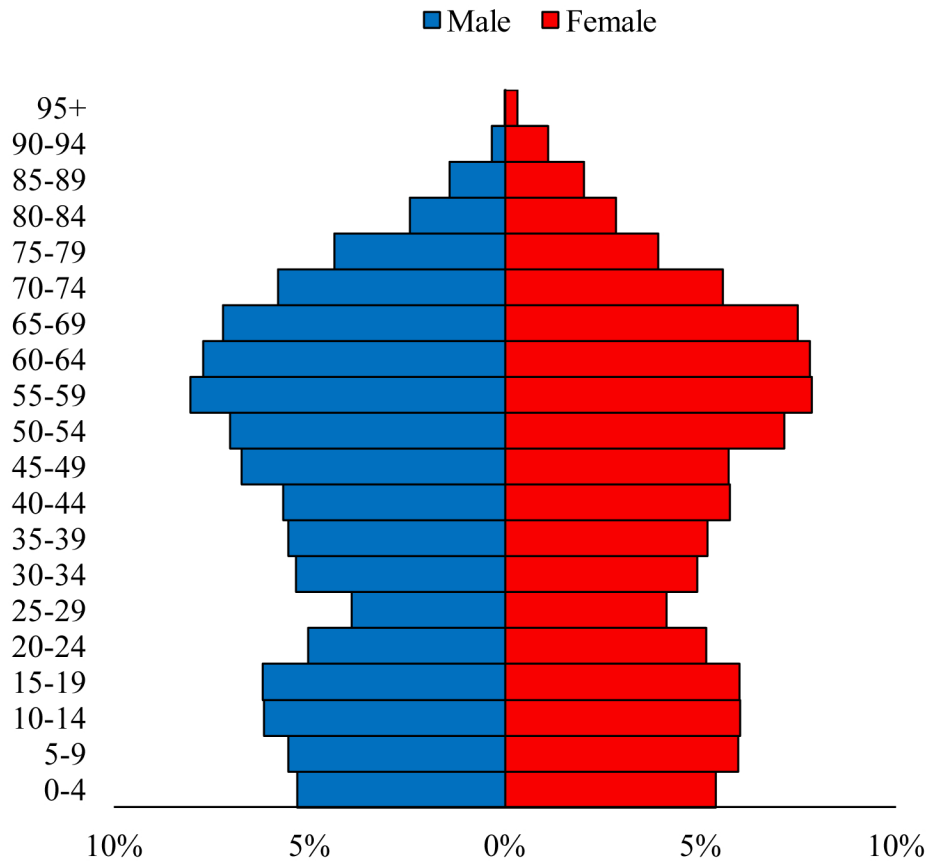

Population Pyramids of Ohio by County

Monroe County Projected Population Pyramid, 2015

Ohio Projected Population Pyramid, 2015

Go to: <http://scripps.muohio.edu/content/population-pyramids-ohio-county-2010-2050> to download individual population pyramids (PDF, J-PEG, TIFF formats available).

Note: Population pyramids display % of populations by 5 years age groups.

Citation: Mehdizadeh, S., Ritchey, P. N., Tipsuk, P., & Yamashita, T. (2012). Population Pyramids of Ohio by County. Scripps Gerontology Center, Miami University, Oxford, OH.