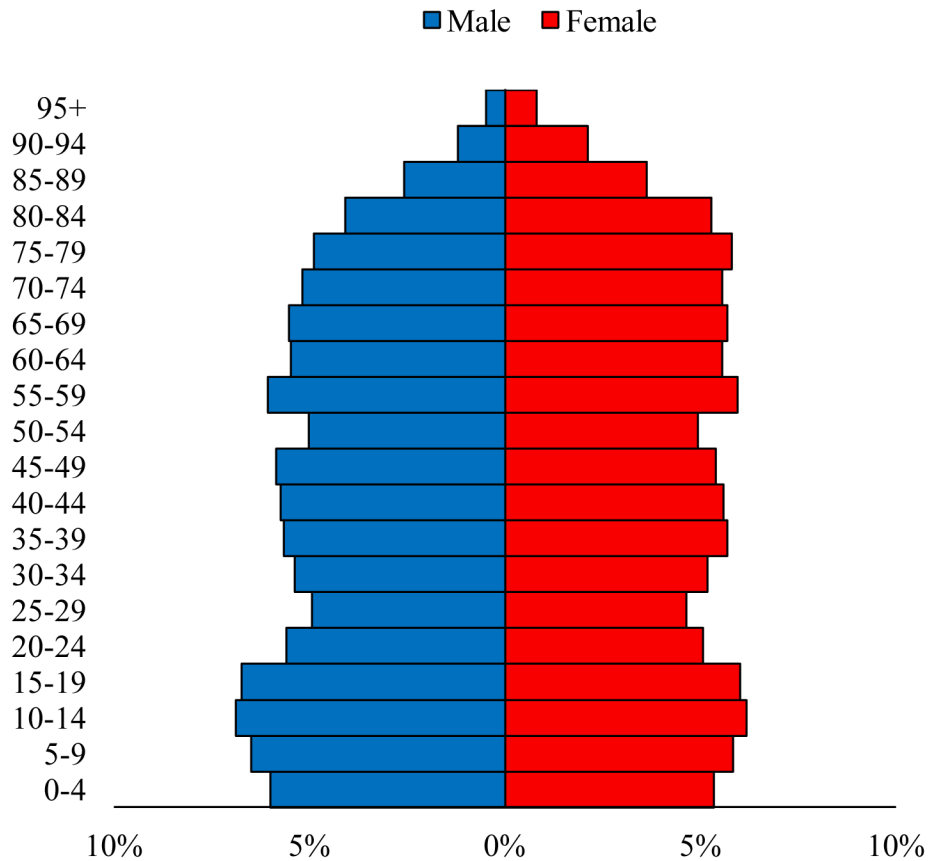

# Population Pyramids of Ohio by County

Miami County Projected Population Pyramid, 2040

Ohio Projected Population Pyramid, 2040

**Go to:** <http://scripps.muohio.edu/content/population-pyramids-ohio-county-2010-2050> to download individual population pyramids (PDF, J-PEG, TIFF formats available).

**Note:** Population pyramids display % of populations by 5 years age groups.

**Citation:** Mehdizadeh, S., Ritchey, P. N., Tipsuk, P., & Yamashita, T. (2012). Population Pyramids of Ohio by County. Scripps Gerontology Center, Miami University, Oxford, OH.