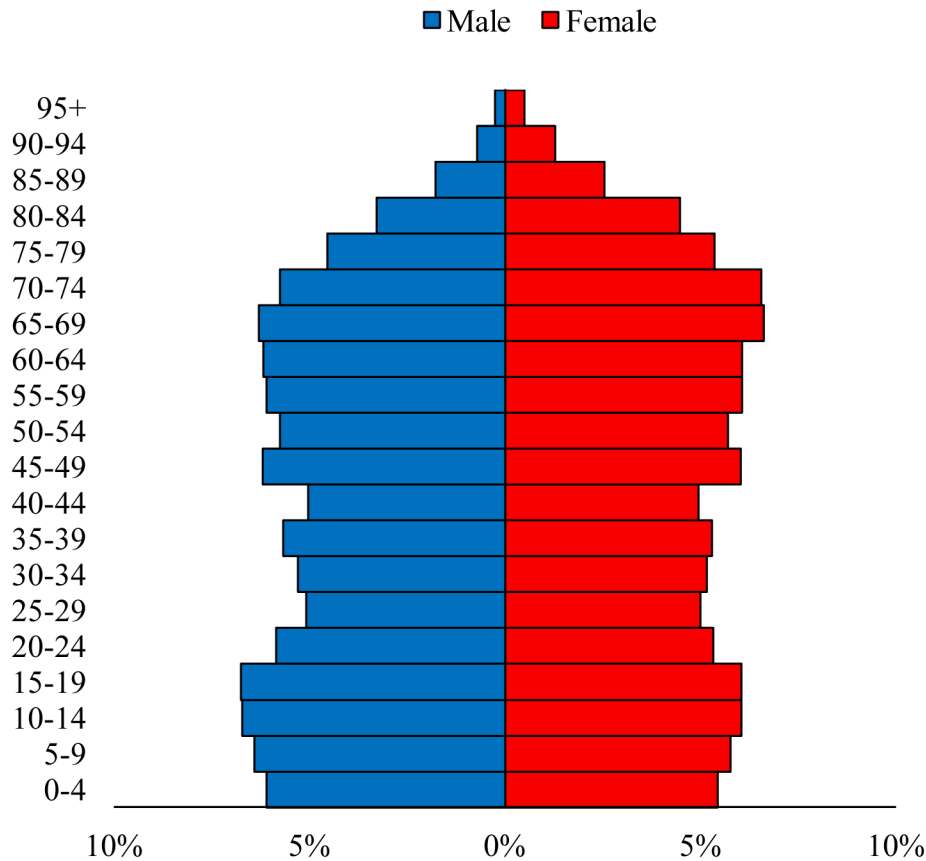

Population Pyramids of Ohio by County

Miami County Projected Population Pyramid, 2030

Ohio Projected Population Pyramid, 2030

Go to: <http://scripps.muohio.edu/content/population-pyramids-ohio-county-2010-2050> to download individual population pyramids (PDF, J-PEG, TIFF formats available).

Note: Population pyramids display % of populations by 5 years age groups.

Citation: Mehdizadeh, S., Ritchey, P. N., Tipsuk, P., & Yamashita, T. (2012). Population Pyramids of Ohio by County. Scripps Gerontology Center, Miami University, Oxford, OH.