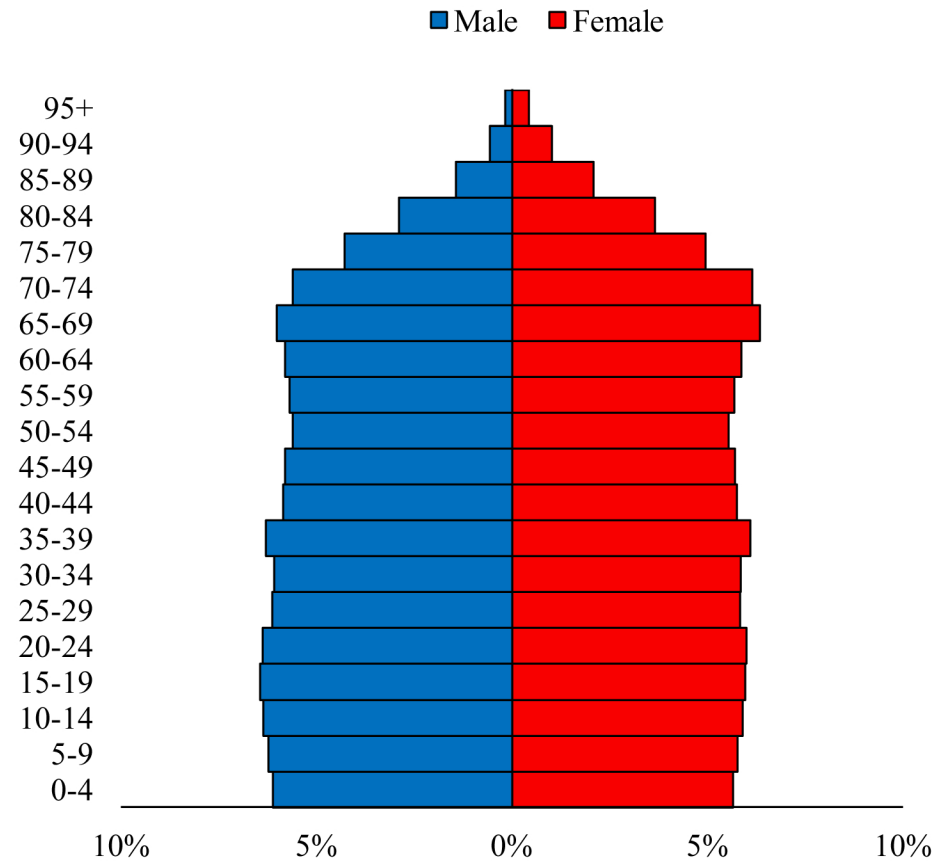

Population Pyramids of Ohio by County

Miami County Projected Population Pyramid, 2030

Ohio Projected Population Pyramid, 2030

Go to: <http://scripps.muohio.edu/content/population-pyramids-ohio-county-2010-2050> to download individual population pyramids (PDF, J-PEG, TIFF formats available).

Note: Population pyramids display % of populations by 5 years age groups.

Citation: Mehdizadeh, S., Ritchey, P. N., Tipsuk, P., & Yamashita, T. (2012). Population Pyramids of Ohio by County. Scripps Gerontology Center, Miami University, Oxford, OH.