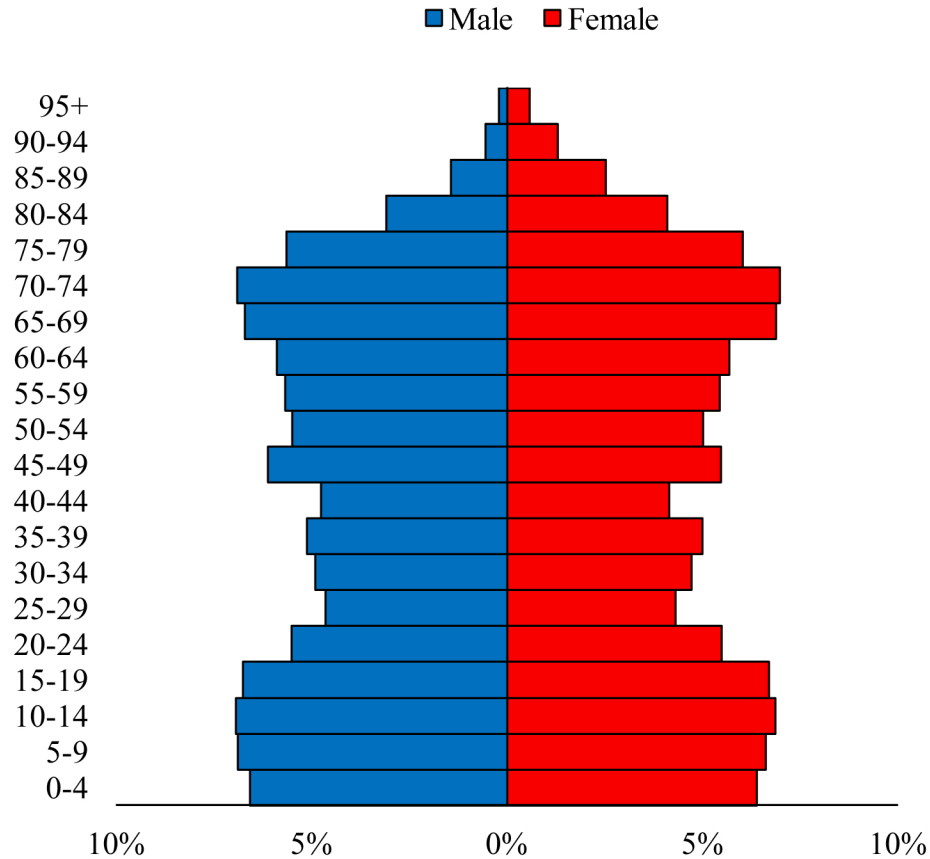

Population Pyramids of Ohio by County

Mercer County Projected Population Pyramid, 2030

Ohio Projected Population Pyramid, 2030

Go to: <http://scripps.muohio.edu/content/population-pyramids-ohio-county-2010-2050> to download individual population pyramids (PDF, J-PEG, TIFF formats available).

Note: Population pyramids display % of populations by 5 years age groups.

Citation: Mehdizadeh, S., Ritchey, P. N., Tipsuk, P., & Yamashita, T. (2012). Population Pyramids of Ohio by County. Scripps Gerontology Center, Miami University, Oxford, OH.