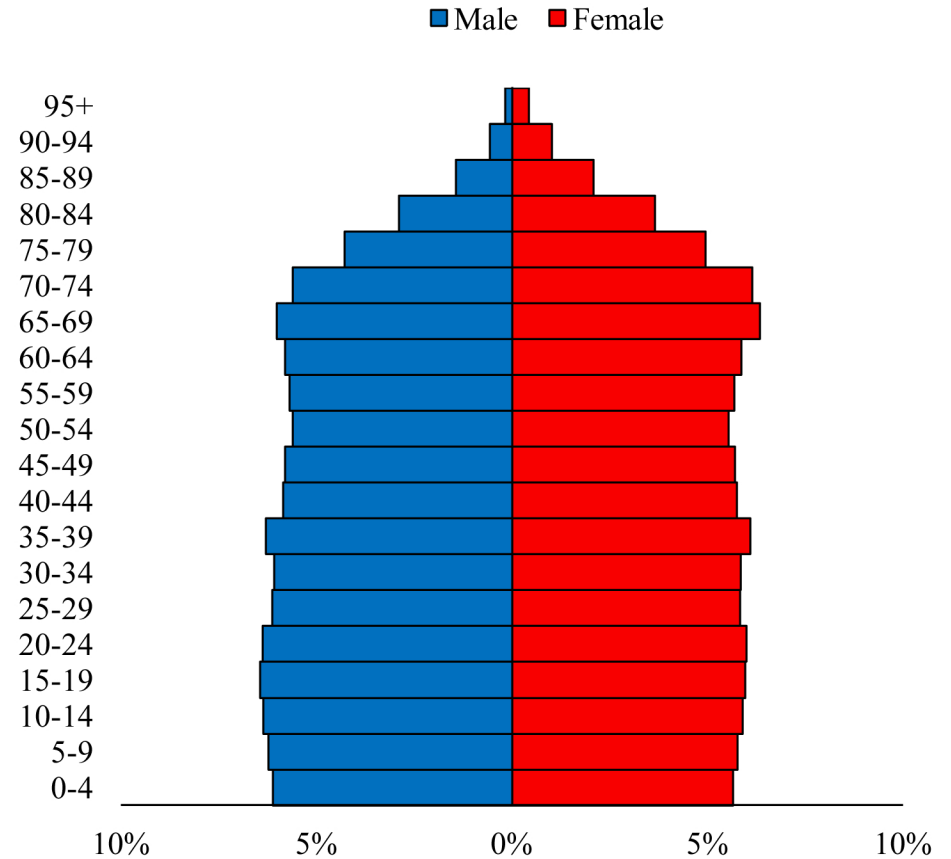

Population Pyramids of Ohio by County

Mercer County Projected Population Pyramid, 2030

Ohio Projected Population Pyramid, 2030

Go to: <http://scripps.muohio.edu/content/population-pyramids-ohio-county-2010-2050> to download individual population pyramids (PDF, J-PEG, TIFF formats available).

Note: Population pyramids display % of populations by 5 years age groups.

Citation: Mehdizadeh, S., Ritchey, P. N., Tipsuk, P., & Yamashita, T. (2012). Population Pyramids of Ohio by County. Scripps Gerontology Center, Miami University, Oxford, OH.