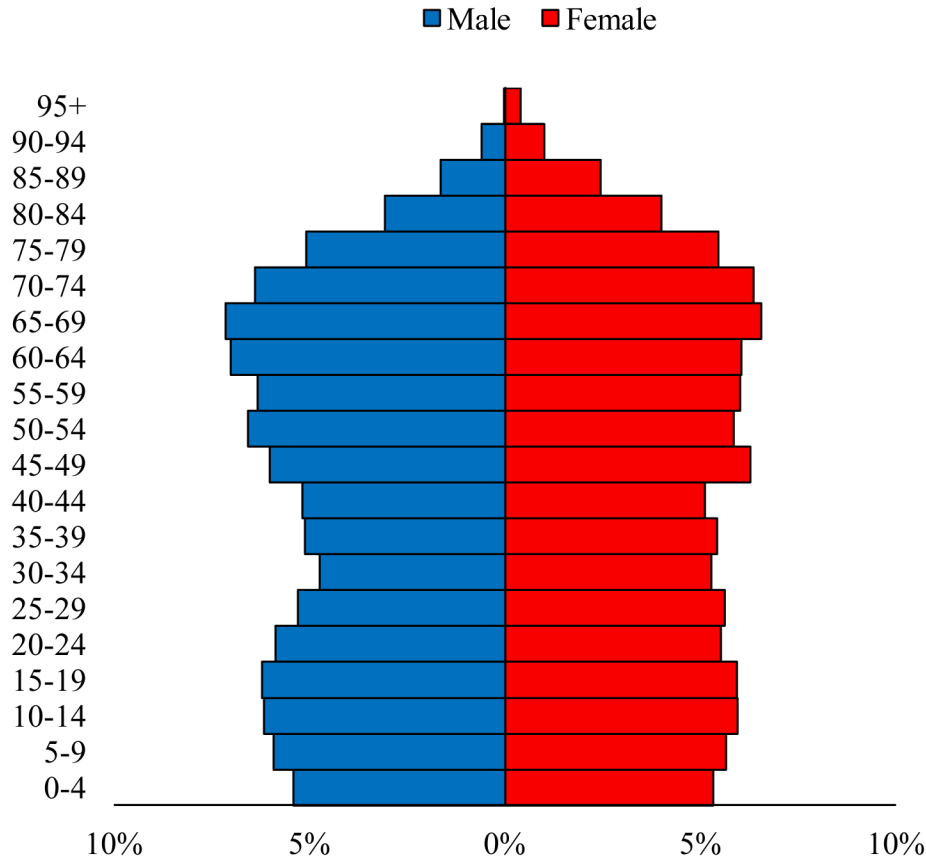

Population Pyramids of Ohio by County

Meigs County Projected Population Pyramid, 2030

Ohio Projected Population Pyramid, 2030

Go to: <http://scripps.muohio.edu/content/population-pyramids-ohio-county-2010-2050> to download individual population pyramids (PDF, J-PEG, TIFF formats available).

Note: Population pyramids display % of populations by 5 years age groups.

Citation: Mehdizadeh, S., Ritchey, P. N., Tipsuk, P., & Yamashita, T. (2012). Population Pyramids of Ohio by County. Scripps Gerontology Center, Miami University, Oxford, OH.