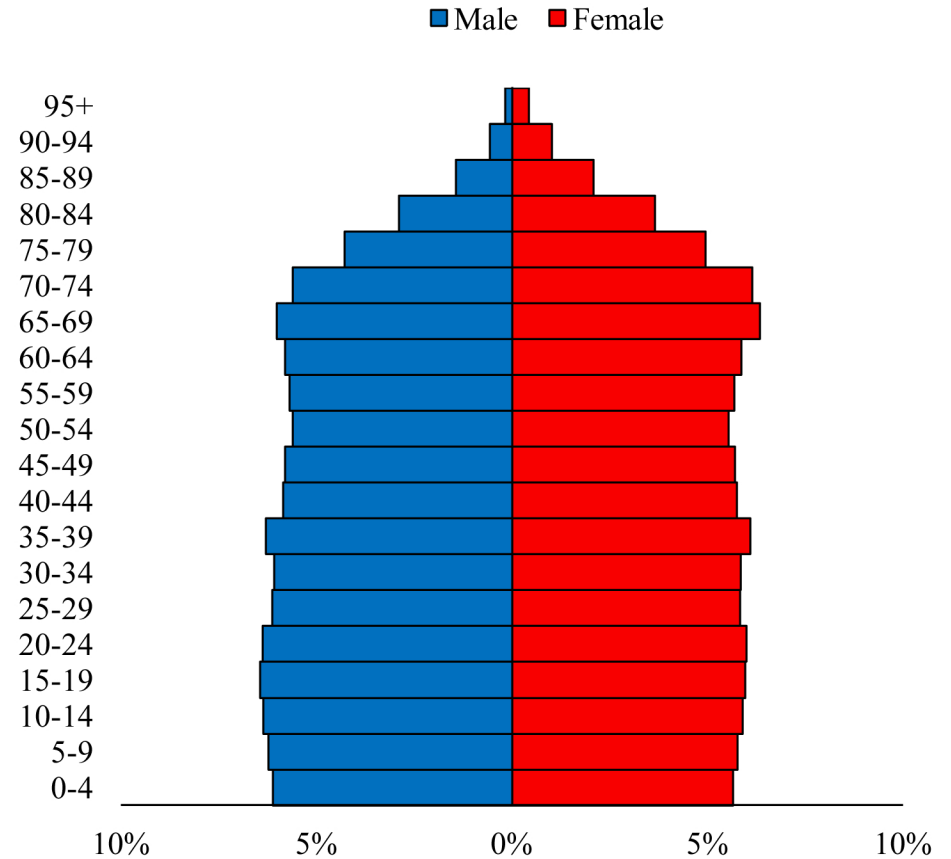

Population Pyramids of Ohio by County

Meigs County Projected Population Pyramid, 2030

Ohio Projected Population Pyramid, 2030

Go to: <http://scripps.muohio.edu/content/population-pyramids-ohio-county-2010-2050> to download individual population pyramids (PDF, J-PEG, TIFF formats available).

Note: Population pyramids display % of populations by 5 years age groups.

Citation: Mehdizadeh, S., Ritchey, P. N., Tipsuk, P., & Yamashita, T. (2012). Population Pyramids of Ohio by County. Scripps Gerontology Center, Miami University, Oxford, OH.