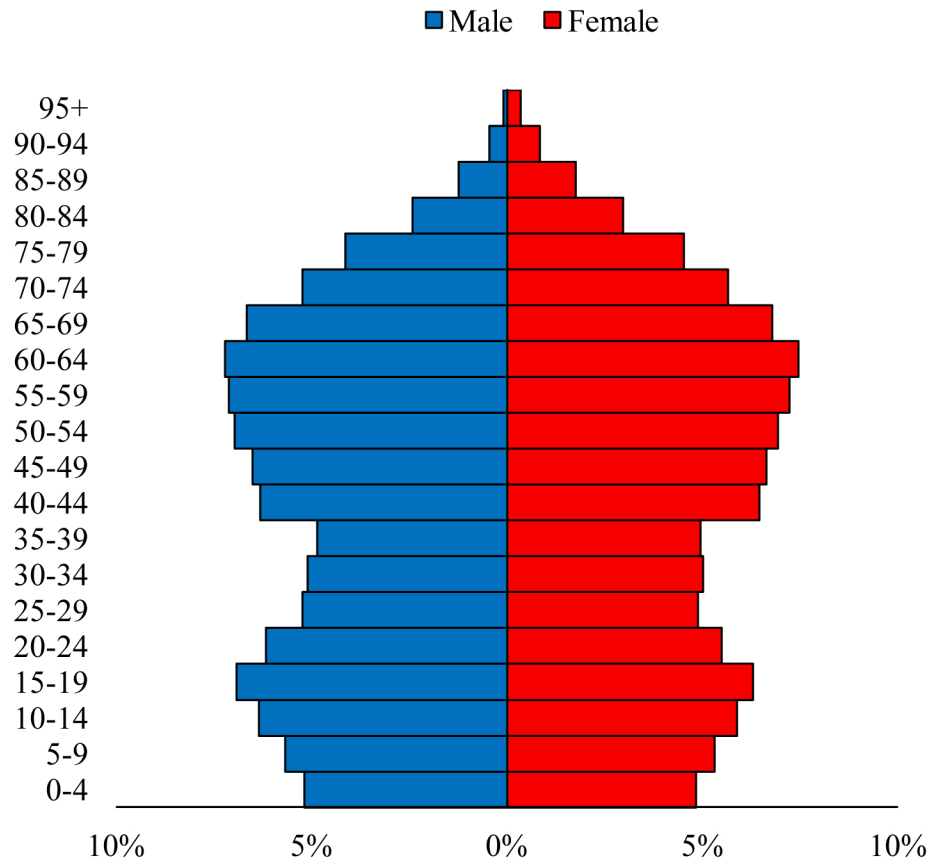

Population Pyramids of Ohio by County

Medina County Projected Population Pyramid, 2025

Ohio Projected Population Pyramid, 2025

Go to: <http://scripps.muohio.edu/content/population-pyramids-ohio-county-2010-2050> to download individual population pyramids (PDF, J-PEG, TIFF formats available).

Note: Population pyramids display % of populations by 5 years age groups.

Citation: Mehdizadeh, S., Ritchey, P. N., Tipsuk, P., & Yamashita, T. (2012). Population Pyramids of Ohio by County. Scripps Gerontology Center, Miami University, Oxford, OH.