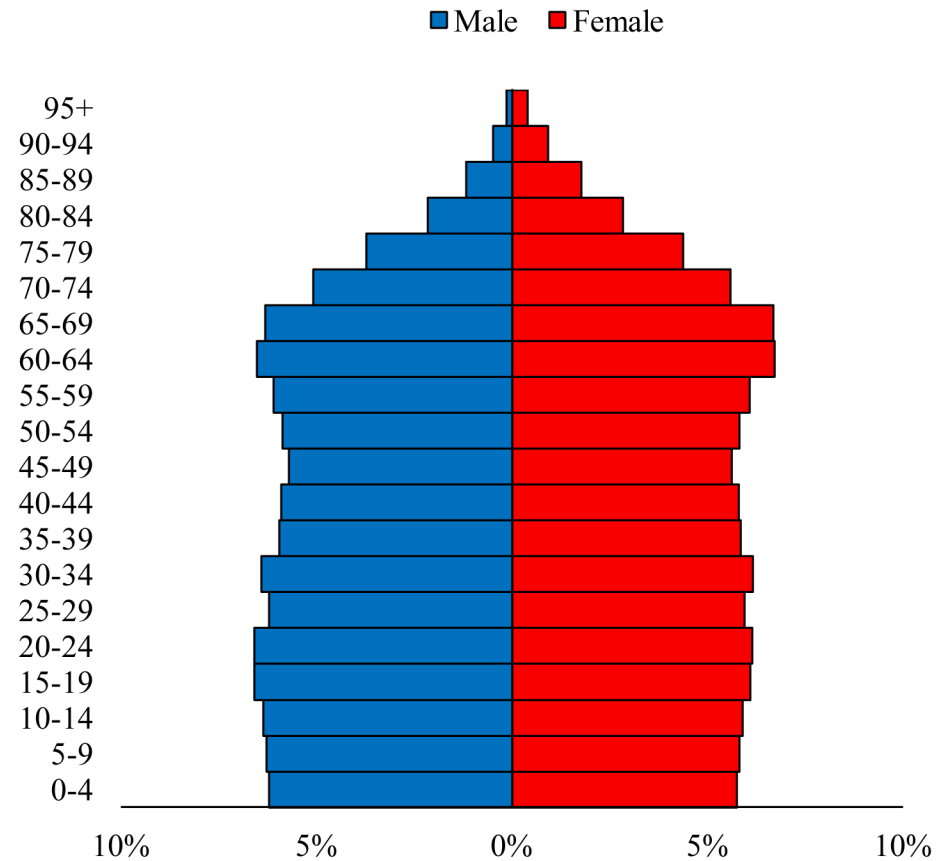

Population Pyramids of Ohio by County

Medina County Projected Population Pyramid, 2025

Ohio Projected Population Pyramid, 2025

Go to: <http://scripps.muohio.edu/content/population-pyramids-ohio-county-2010-2050> to download individual population pyramids (PDF, J-PEG, TIFF formats available).

Note: Population pyramids display % of populations by 5 years age groups.

Citation: Mehdizadeh, S., Ritchey, P. N., Tipsuk, P., & Yamashita, T. (2012). Population Pyramids of Ohio by County. Scripps Gerontology Center, Miami University, Oxford, OH.