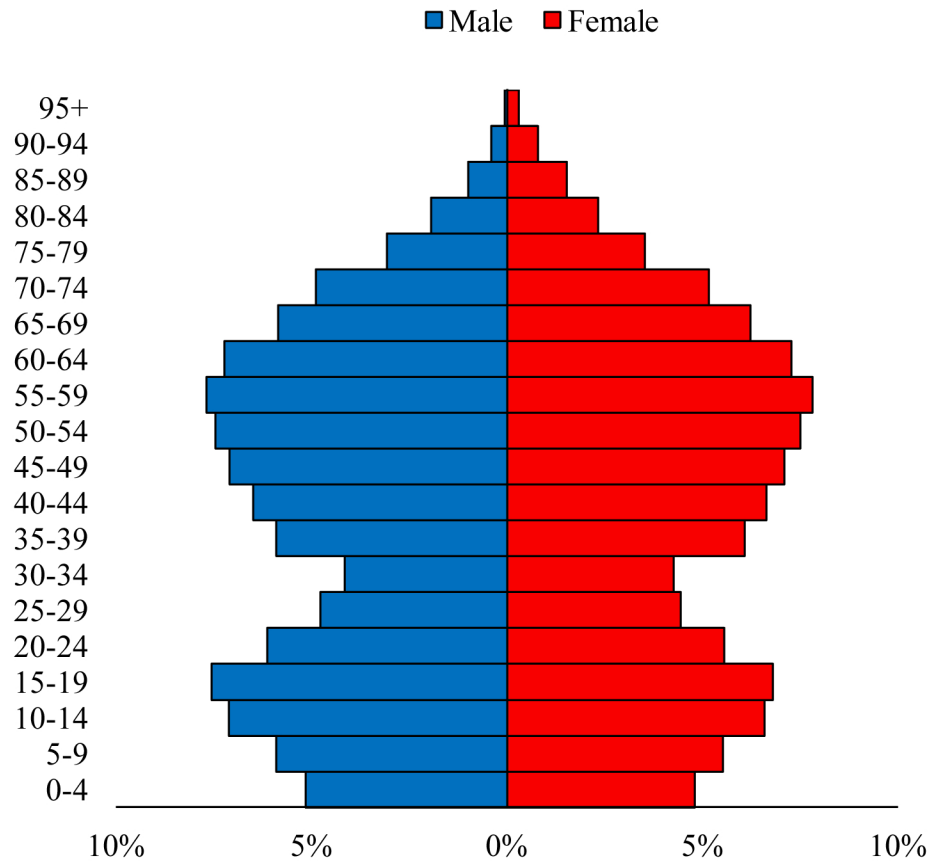

# Population Pyramids of Ohio by County

Medina County Projected Population Pyramid, 2020

Ohio Projected Population Pyramid, 2020

**Go to:** <http://scripps.muohio.edu/content/population-pyramids-ohio-county-2010-2050> to download individual population pyramids (PDF, J-PEG, TIFF formats available).

**Note:** Population pyramids display % of populations by 5 years age groups.

**Citation:** Mehdizadeh, S., Ritchey, P. N., Tipsuk, P., & Yamashita, T. (2012). Population Pyramids of Ohio by County. Scripps Gerontology Center, Miami University, Oxford, OH.