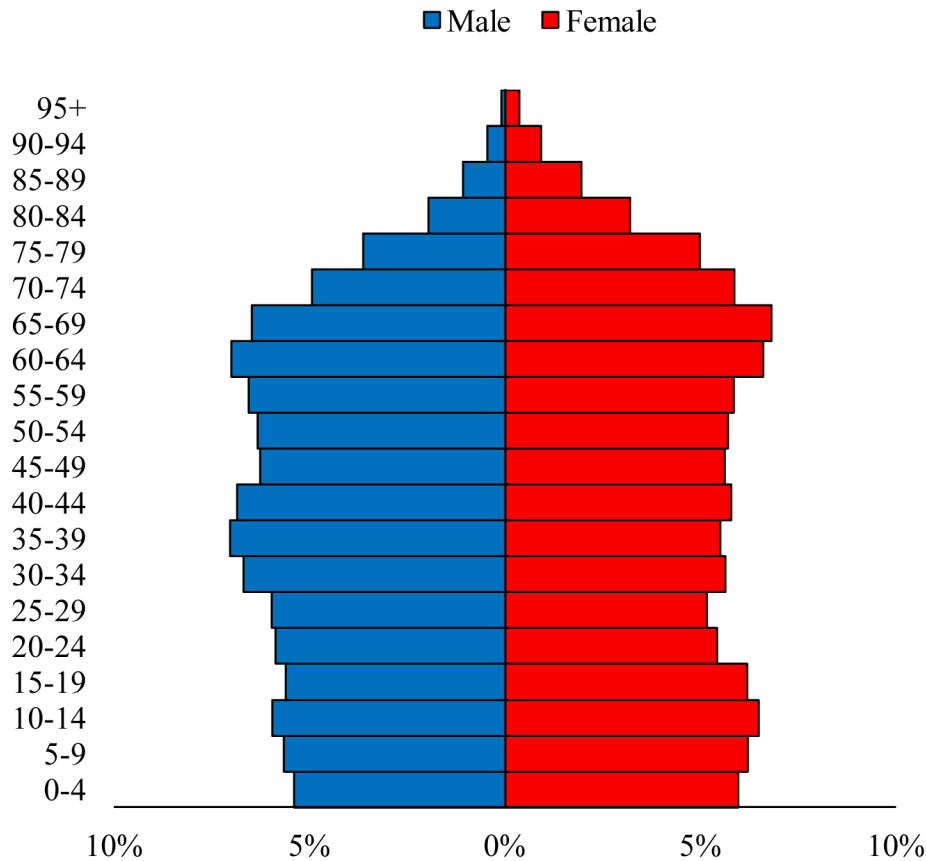

Population Pyramids of Ohio by County

Marion County Projected Population Pyramid, 2025

Ohio Projected Population Pyramid, 2025

Go to: <http://scripps.muohio.edu/content/population-pyramids-ohio-county-2010-2050> to download individual population pyramids (PDF, J-PEG, TIFF formats available).

Note: Population pyramids display % of populations by 5 years age groups.

Citation: Mehdizadeh, S., Ritchey, P. N., Tipsuk, P., & Yamashita, T. (2012). Population Pyramids of Ohio by County. Scripps Gerontology Center, Miami University, Oxford, OH.