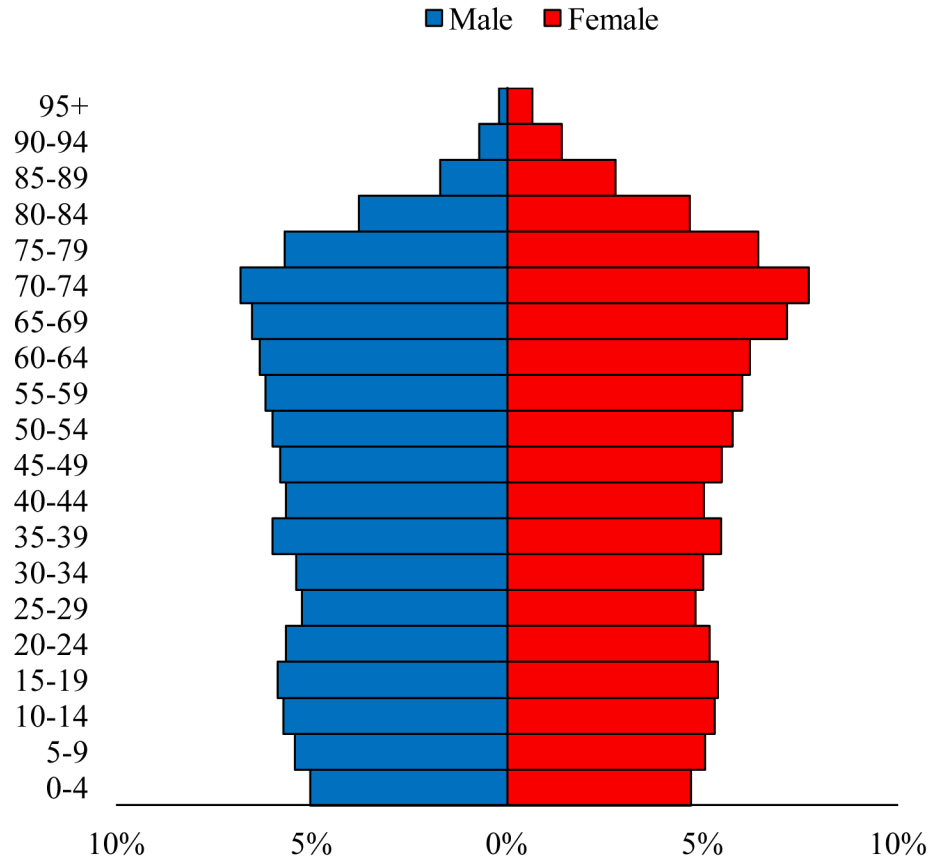

Population Pyramids of Ohio by County

Mahoning County Projected Population Pyramid, 2030

Ohio Projected Population Pyramid, 2030

Go to: <http://scripps.muohio.edu/content/population-pyramids-ohio-county-2010-2050> to download individual population pyramids (PDF, J-PEG, TIFF formats available).

Note: Population pyramids display % of populations by 5 years age groups.

Citation: Mehdizadeh, S., Ritchey, P. N., Tipsuk, P., & Yamashita, T. (2012). Population Pyramids of Ohio by County. Scripps Gerontology Center, Miami University, Oxford, OH.