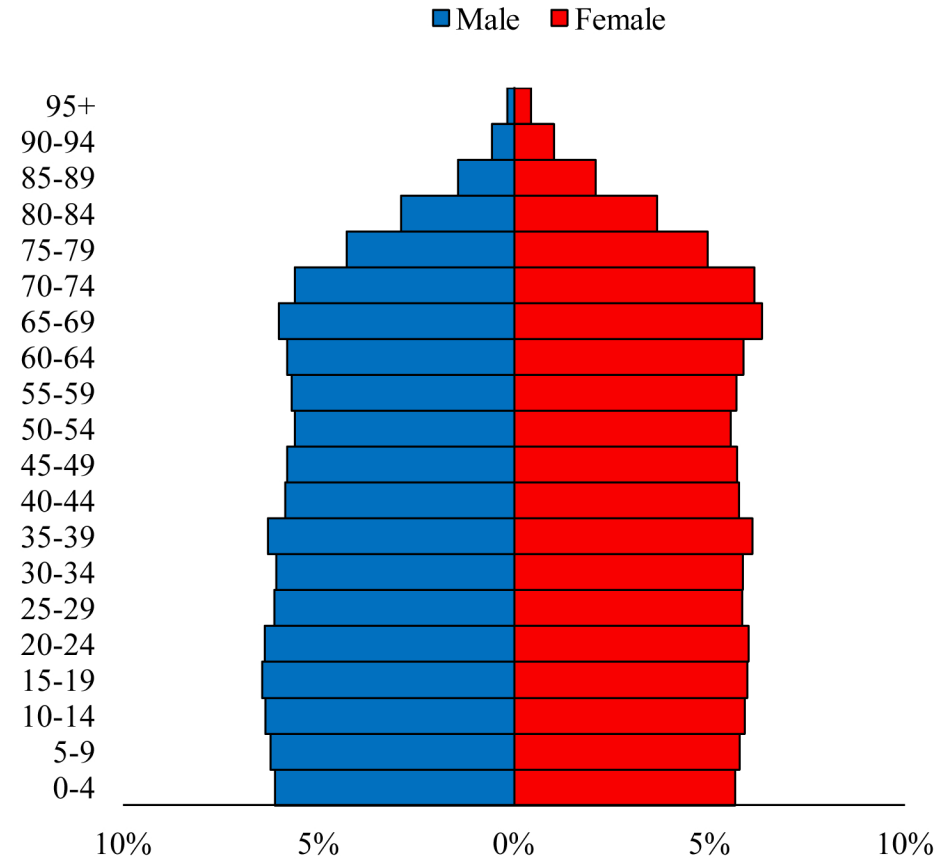

Population Pyramids of Ohio by County

Mahoning County Projected Population Pyramid, 2030

Ohio Projected Population Pyramid, 2030

Go to: <http://scripps.muohio.edu/content/population-pyramids-ohio-county-2010-2050> to download individual population pyramids (PDF, J-PEG, TIFF formats available).

Note: Population pyramids display % of populations by 5 years age groups.

Citation: Mehdizadeh, S., Ritchey, P. N., Tipsuk, P., & Yamashita, T. (2012). Population Pyramids of Ohio by County. Scripps Gerontology Center, Miami University, Oxford, OH.