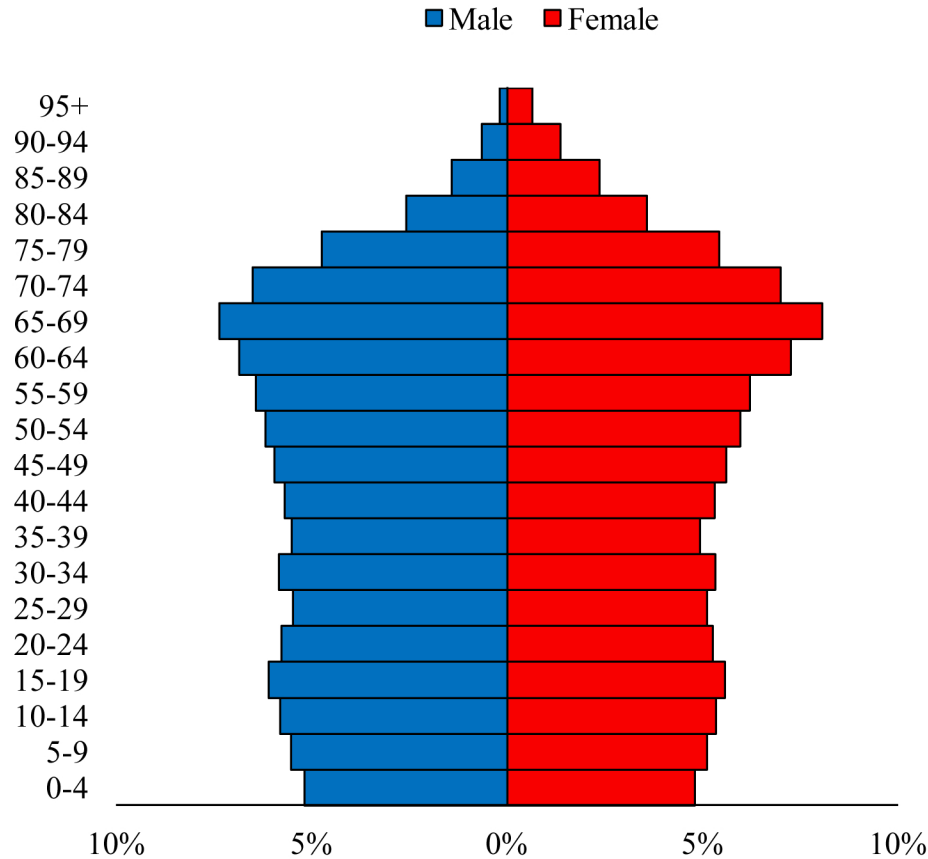

Population Pyramids of Ohio by County

Mahoning County Projected Population Pyramid, 2025

Ohio Projected Population Pyramid, 2025

Go to: <http://scripps.muohio.edu/content/population-pyramids-ohio-county-2010-2050> to download individual population pyramids (PDF, J-PEG, TIFF formats available).

Note: Population pyramids display % of populations by 5 years age groups.

Citation: Mehdizadeh, S., Ritchey, P. N., Tipsuk, P., & Yamashita, T. (2012). Population Pyramids of Ohio by County. Scripps Gerontology Center, Miami University, Oxford, OH.