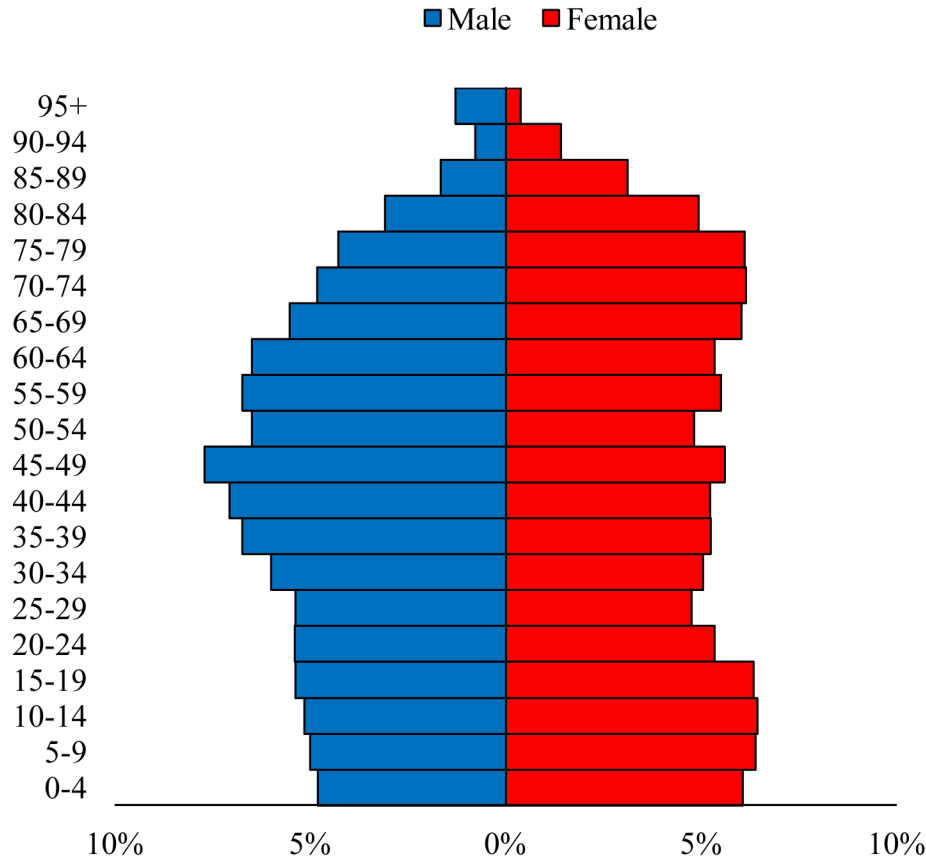

Population Pyramids of Ohio by County

Madison County Projected Population Pyramid, 2040

Ohio Projected Population Pyramid, 2040

Go to: <http://scripps.muohio.edu/content/population-pyramids-ohio-county-2010-2050> to download individual population pyramids (PDF, J-PEG, TIFF formats available).

Note: Population pyramids display % of populations by 5 years age groups.

Citation: Mehdizadeh, S., Ritchey, P. N., Tipsuk, P., & Yamashita, T. (2012). Population Pyramids of Ohio by County. Scripps Gerontology Center, Miami University, Oxford, OH.