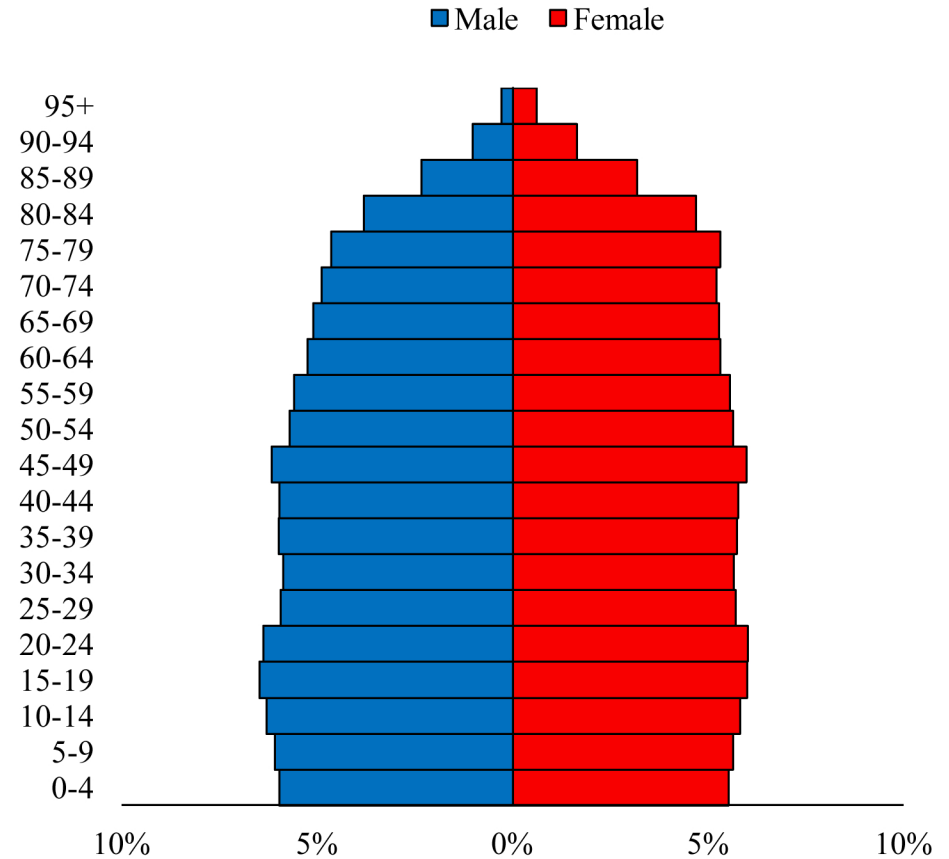

Population Pyramids of Ohio by County

Madison County Projected Population Pyramid, 2040

Ohio Projected Population Pyramid, 2040

Go to: <http://scripps.muohio.edu/content/population-pyramids-ohio-county-2010-2050> to download individual population pyramids (PDF, J-PEG, TIFF formats available).

Note: Population pyramids display % of populations by 5 years age groups.

Citation: Mehdizadeh, S., Ritchey, P. N., Tipsuk, P., & Yamashita, T. (2012). Population Pyramids of Ohio by County. Scripps Gerontology Center, Miami University, Oxford, OH.