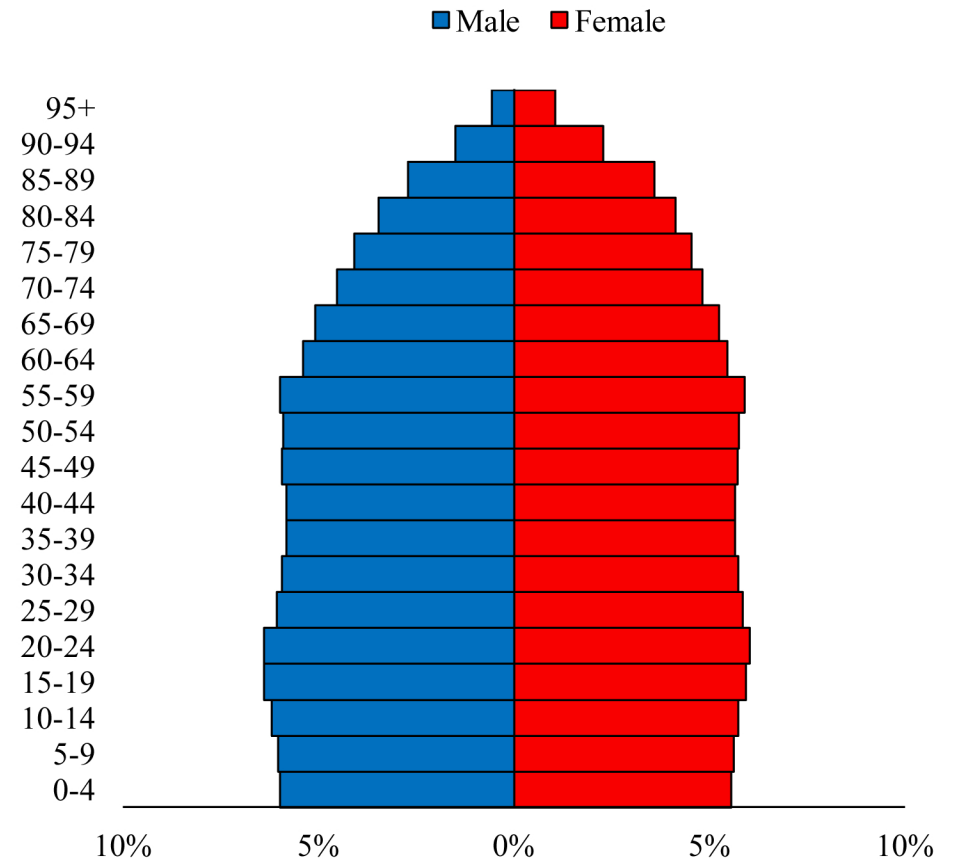

Population Pyramids of Ohio by County

Lorain County Projected Population Pyramid, 2050

Ohio Projected Population Pyramid, 2050

Go to: <http://scripps.muohio.edu/content/population-pyramids-ohio-county-2010-2050> to download individual population pyramids (PDF, J-PEG, TIFF formats available).

Note: Population pyramids display % of populations by 5 years age groups.

Citation: Mehdizadeh, S., Ritchey, P. N., Tipsuk, P., & Yamashita, T. (2012). Population Pyramids of Ohio by County. Scripps Gerontology Center, Miami University, Oxford, OH.