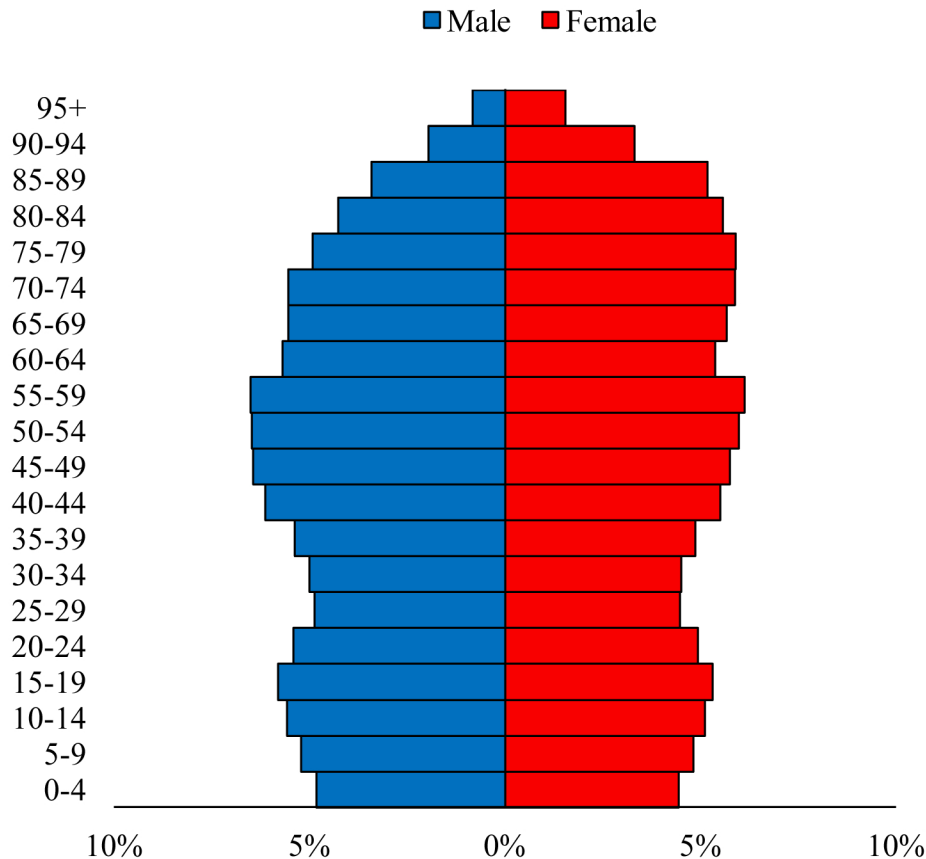

Population Pyramids of Ohio by County

Lorain County Projected Population Pyramid, 2050

Ohio Projected Population Pyramid, 2050

Go to: <http://scripps.muohio.edu/content/population-pyramids-ohio-county-2010-2050> to download individual population pyramids (PDF, J-PEG, TIFF formats available).

Note: Population pyramids display % of populations by 5 years age groups.

Citation: Mehdizadeh, S., Ritchey, P. N., Tipsuk, P., & Yamashita, T. (2012). Population Pyramids of Ohio by County. Scripps Gerontology Center, Miami University, Oxford, OH.