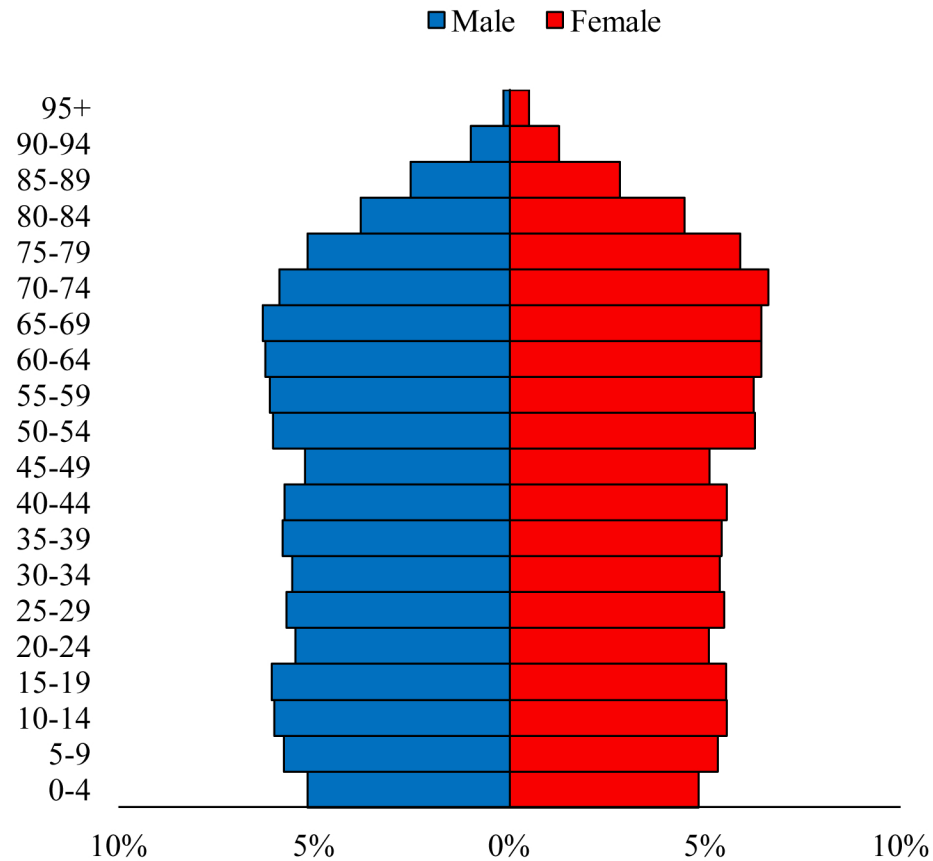

Population Pyramids of Ohio by County

Lawrence County Projected Population Pyramid, 2035

Ohio Projected Population Pyramid, 2035

Go to: <http://scripps.muohio.edu/content/population-pyramids-ohio-county-2010-2050> to download individual population pyramids (PDF, J-PEG, TIFF formats available).

Note: Population pyramids display % of populations by 5 years age groups.

Citation: Mehdizadeh, S., Ritchey, P. N., Tipsuk, P., & Yamashita, T. (2012). Population Pyramids of Ohio by County. Scripps Gerontology Center, Miami University, Oxford, OH.