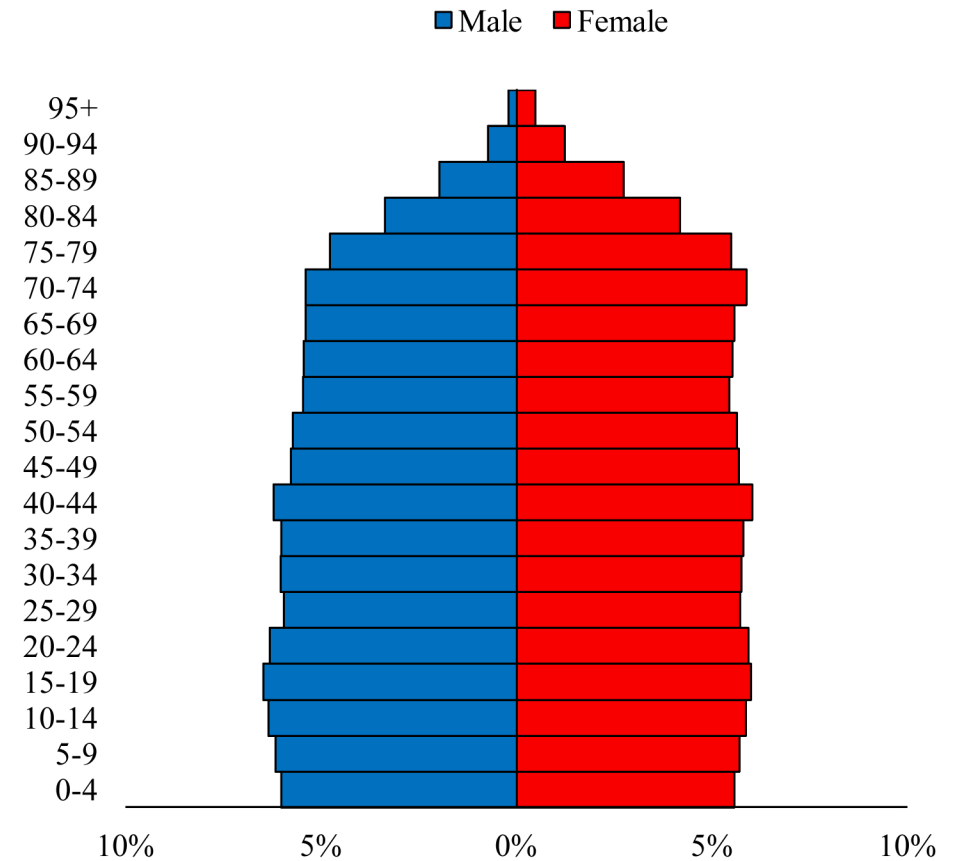

Population Pyramids of Ohio by County

Lawrence County Projected Population Pyramid, 2035

Ohio Projected Population Pyramid, 2035

Go to: <http://scripps.muohio.edu/content/population-pyramids-ohio-county-2010-2050> to download individual population pyramids (PDF, J-PEG, TIFF formats available).

Note: Population pyramids display % of populations by 5 years age groups.

Citation: Mehdizadeh, S., Ritchey, P. N., Tipsuk, P., & Yamashita, T. (2012). Population Pyramids of Ohio by County. Scripps Gerontology Center, Miami University, Oxford, OH.