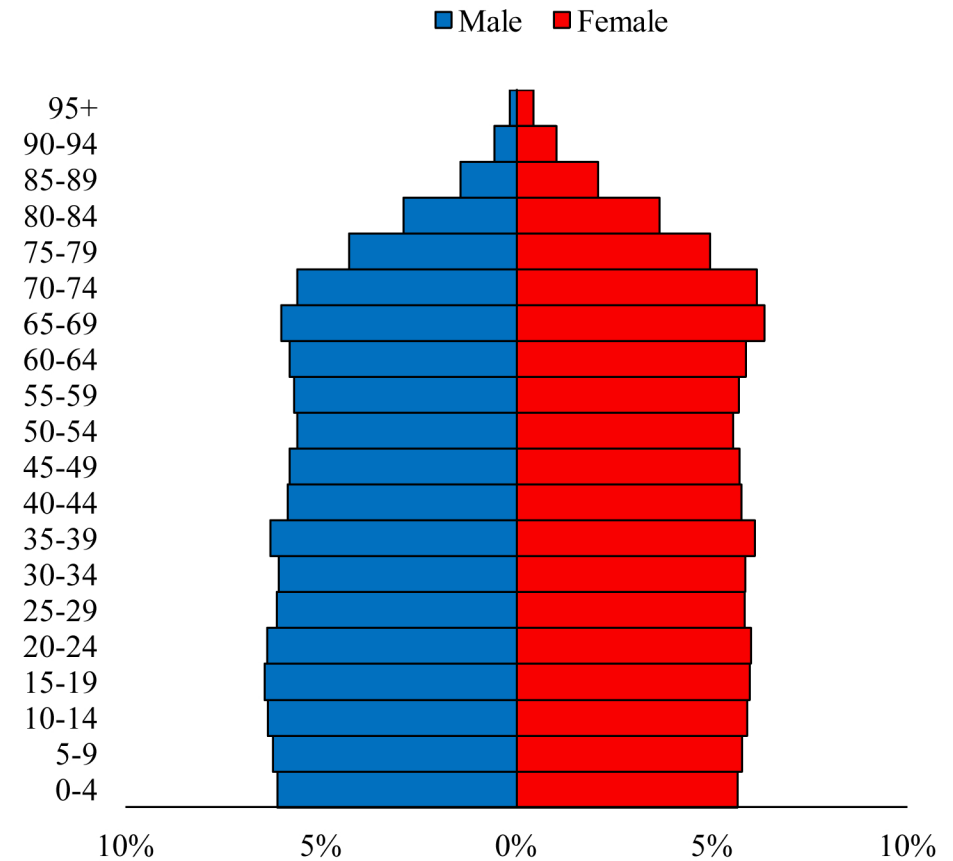

Population Pyramids of Ohio by County

Lawrence County Projected Population Pyramid, 2030

Ohio Projected Population Pyramid, 2030

Go to: <http://scripps.muohio.edu/content/population-pyramids-ohio-county-2010-2050> to download individual population pyramids (PDF, J-PEG, TIFF formats available).

Note: Population pyramids display % of populations by 5 years age groups.

Citation: Mehdizadeh, S., Ritchey, P. N., Tipsuk, P., & Yamashita, T. (2012). Population Pyramids of Ohio by County. Scripps Gerontology Center, Miami University, Oxford, OH.