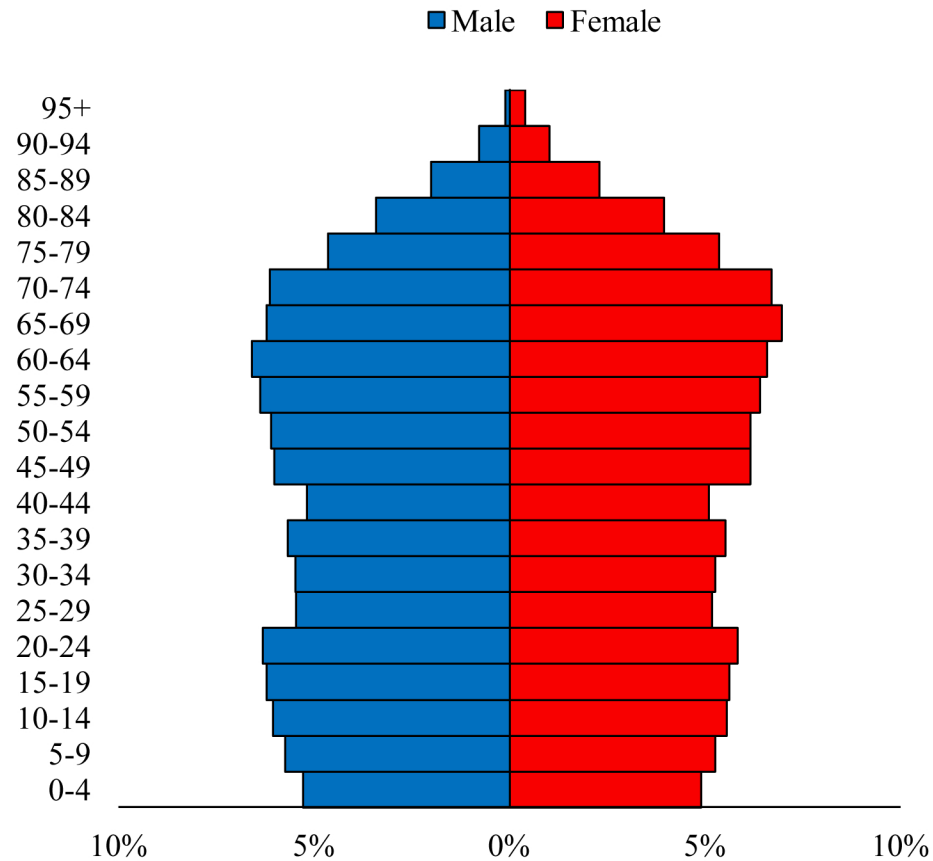

Population Pyramids of Ohio by County

Lawrence County Projected Population Pyramid, 2030

Ohio Projected Population Pyramid, 2030

Go to: <http://scripps.muohio.edu/content/population-pyramids-ohio-county-2010-2050> to download individual population pyramids (PDF, J-PEG, TIFF formats available).

Note: Population pyramids display % of populations by 5 years age groups.

Citation: Mehdizadeh, S., Ritchey, P. N., Tipsuk, P., & Yamashita, T. (2012). Population Pyramids of Ohio by County. Scripps Gerontology Center, Miami University, Oxford, OH.