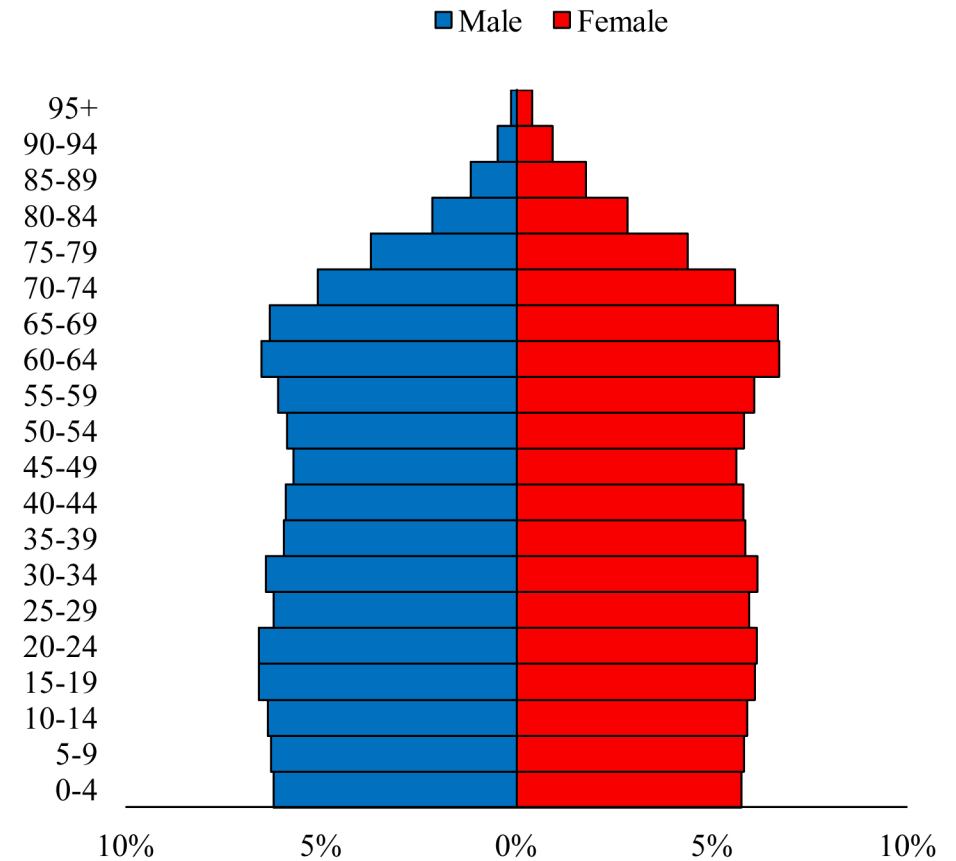

Population Pyramids of Ohio by County

Lawrence County Projected Population Pyramid, 2025

Ohio Projected Population Pyramid, 2025

Go to: <http://scripps.muohio.edu/content/population-pyramids-ohio-county-2010-2050> to download individual population pyramids (PDF, J-PEG, TIFF formats available).

Note: Population pyramids display % of populations by 5 years age groups.

Citation: Mehdizadeh, S., Ritchey, P. N., Tipsuk, P., & Yamashita, T. (2012). Population Pyramids of Ohio by County. Scripps Gerontology Center, Miami University, Oxford, OH.