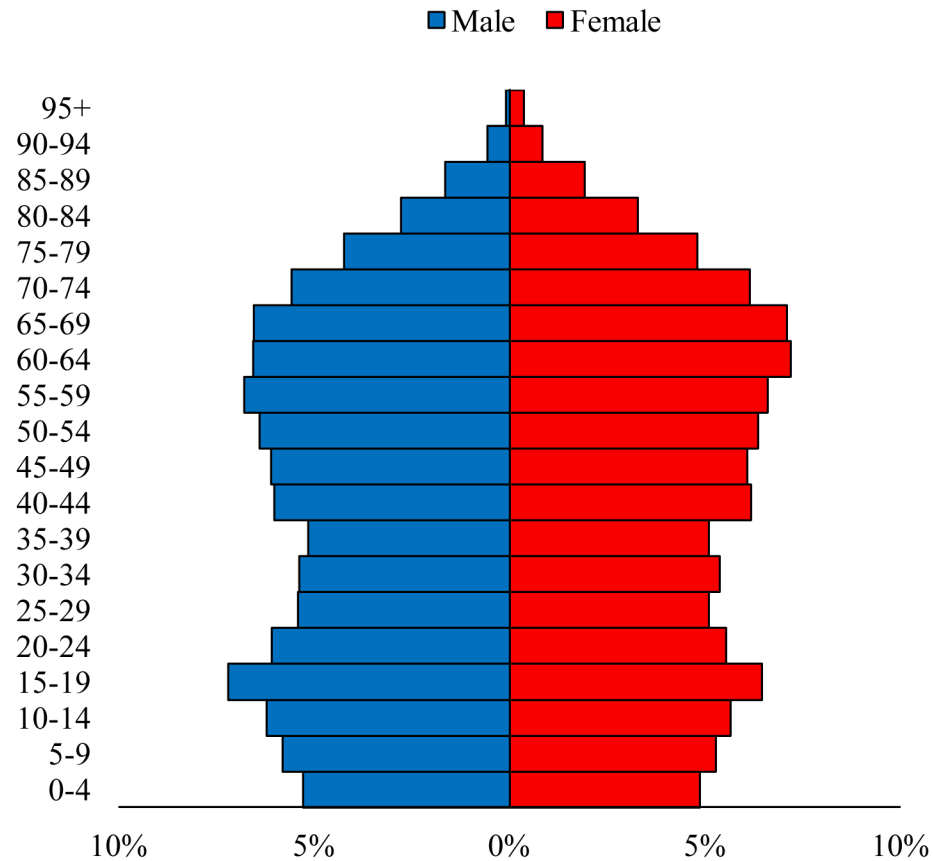

Population Pyramids of Ohio by County

Lawrence County Projected Population Pyramid, 2025

Ohio Projected Population Pyramid, 2025

Go to: <http://scripps.muohio.edu/content/population-pyramids-ohio-county-2010-2050> to download individual population pyramids (PDF, J-PEG, TIFF formats available).

Note: Population pyramids display % of populations by 5 years age groups.

Citation: Mehdizadeh, S., Ritchey, P. N., Tipsuk, P., & Yamashita, T. (2012). Population Pyramids of Ohio by County. Scripps Gerontology Center, Miami University, Oxford, OH.