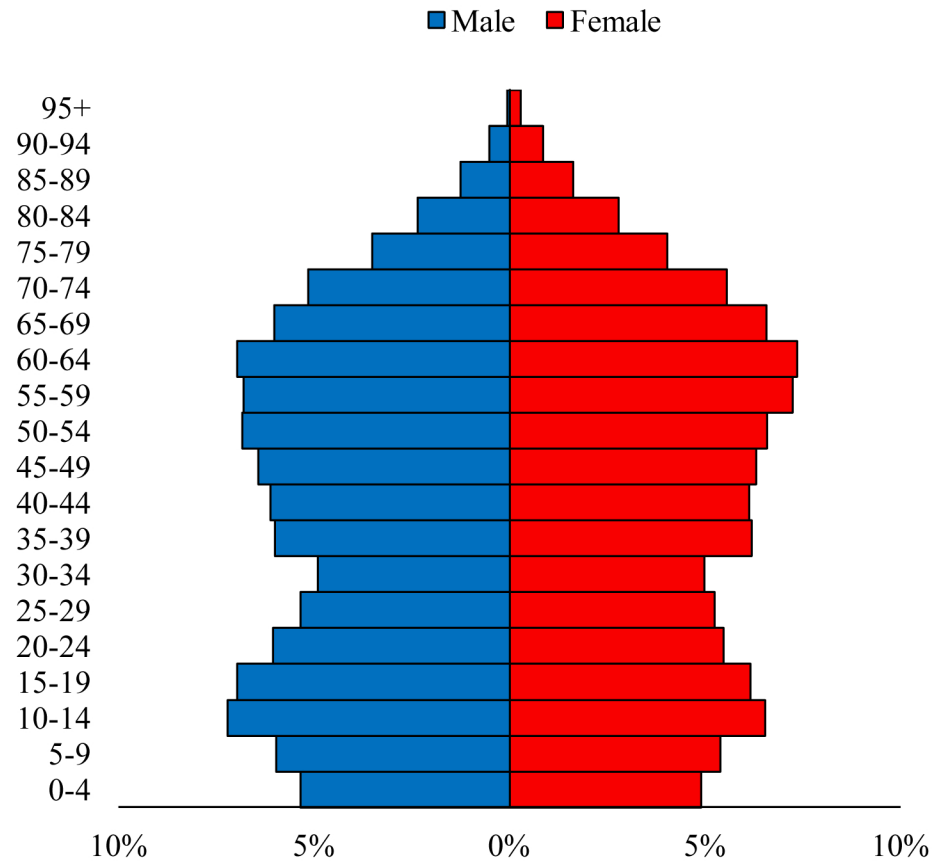

Population Pyramids of Ohio by County

Lawrence County Projected Population Pyramid, 2020

Ohio Projected Population Pyramid, 2020

Go to: <http://scripps.muohio.edu/content/population-pyramids-ohio-county-2010-2050> to download individual population pyramids (PDF, J-PEG, TIFF formats available).

Note: Population pyramids display % of populations by 5 years age groups.

Citation: Mehdizadeh, S., Ritchey, P. N., Tipsuk, P., & Yamashita, T. (2012). Population Pyramids of Ohio by County. Scripps Gerontology Center, Miami University, Oxford, OH.