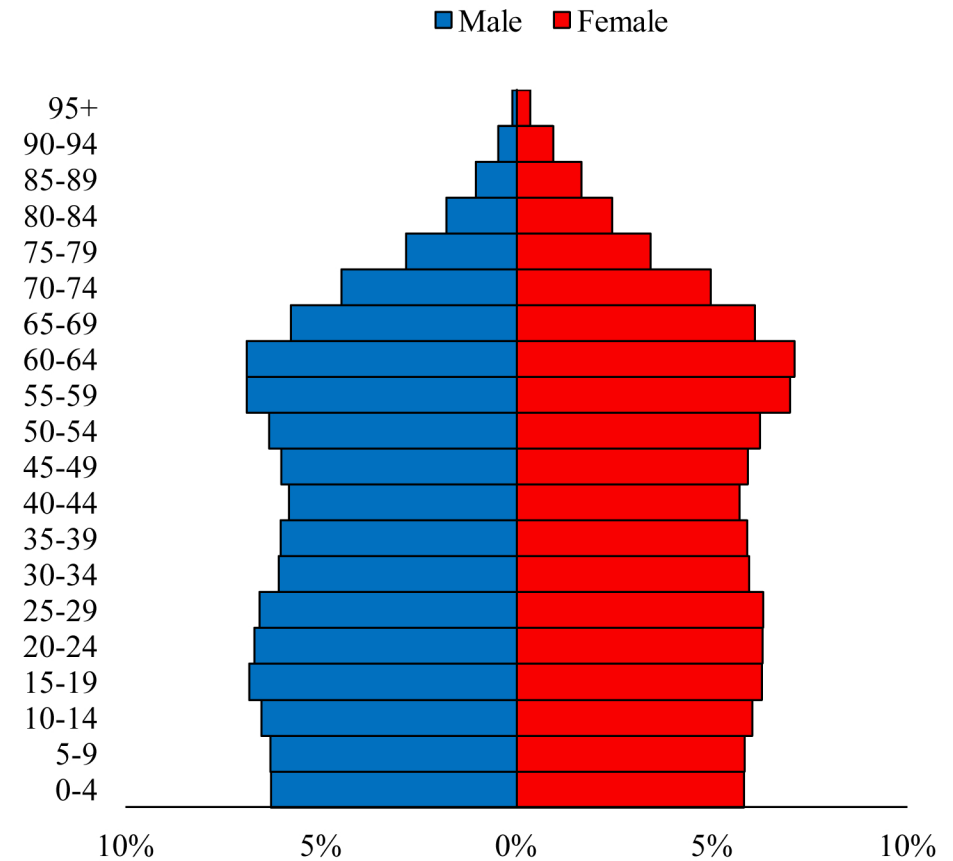

Population Pyramids of Ohio by County

Lawrence County Projected Population Pyramid, 2020

Ohio Projected Population Pyramid, 2020

Go to: <http://scripps.muohio.edu/content/population-pyramids-ohio-county-2010-2050> to download individual population pyramids (PDF, J-PEG, TIFF formats available).

Note: Population pyramids display % of populations by 5 years age groups.

Citation: Mehdizadeh, S., Ritchey, P. N., Tipsuk, P., & Yamashita, T. (2012). Population Pyramids of Ohio by County. Scripps Gerontology Center, Miami University, Oxford, OH.