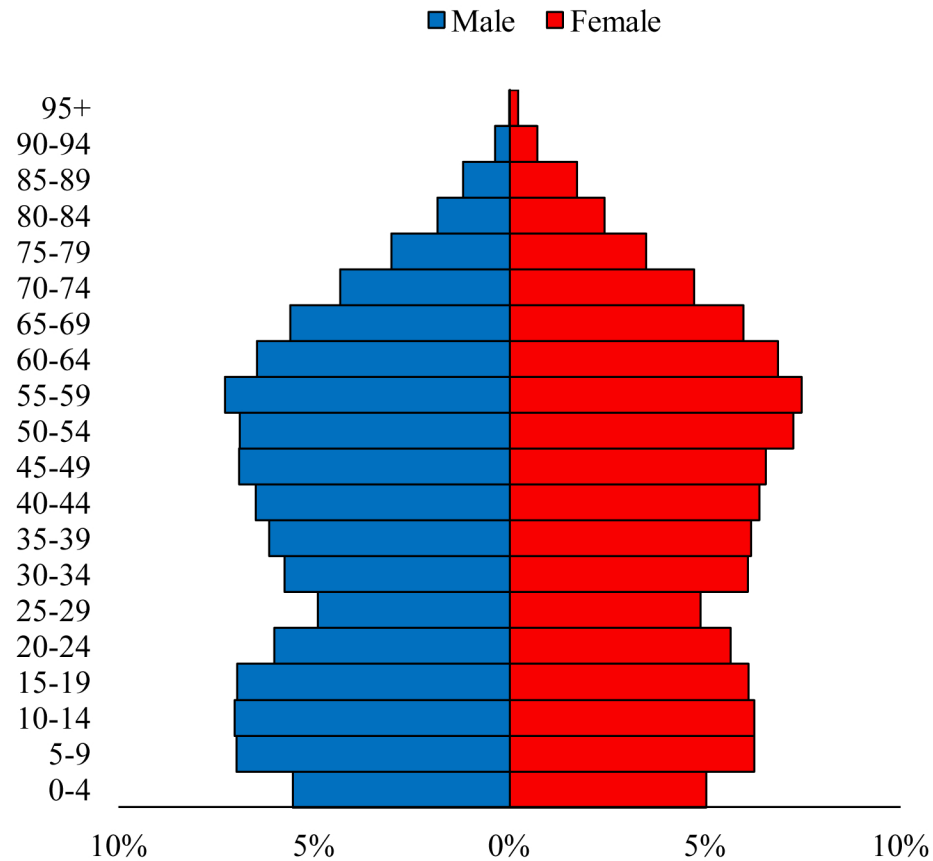

Population Pyramids of Ohio by County

Lawrence County Projected Population Pyramid, 2015

Ohio Projected Population Pyramid, 2015

Go to: <http://scripps.muohio.edu/content/population-pyramids-ohio-county-2010-2050> to download individual population pyramids (PDF, J-PEG, TIFF formats available).

Note: Population pyramids display % of populations by 5 years age groups.

Citation: Mehdizadeh, S., Ritchey, P. N., Tipsuk, P., & Yamashita, T. (2012). Population Pyramids of Ohio by County. Scripps Gerontology Center, Miami University, Oxford, OH.