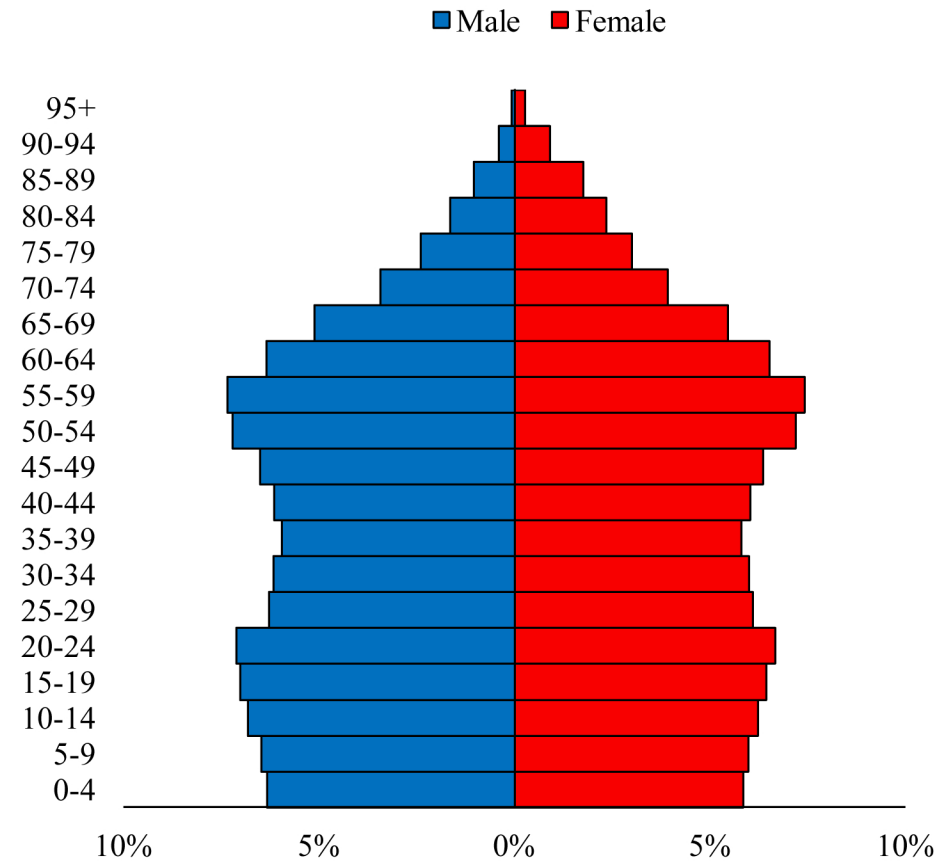

Population Pyramids of Ohio by County

Lawrence County Projected Population Pyramid, 2015

Ohio Projected Population Pyramid, 2015

Go to: <http://scripps.muohio.edu/content/population-pyramids-ohio-county-2010-2050> to download individual population pyramids (PDF, J-PEG, TIFF formats available).

Note: Population pyramids display % of populations by 5 years age groups.

Citation: Mehdizadeh, S., Ritchey, P. N., Tipsuk, P., & Yamashita, T. (2012). Population Pyramids of Ohio by County. Scripps Gerontology Center, Miami University, Oxford, OH.