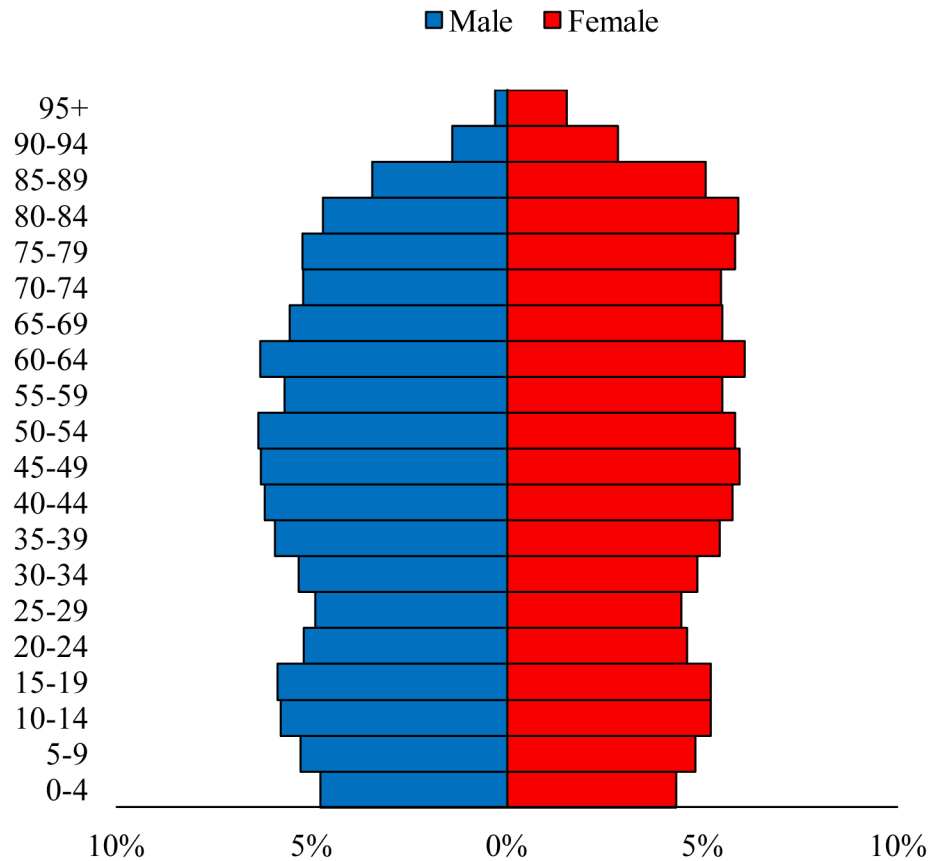

Population Pyramids of Ohio by County

Lake County Projected Population Pyramid, 2045

Ohio Projected Population Pyramid, 2045

Go to: <http://scripps.muohio.edu/content/population-pyramids-ohio-county-2010-2050> to download individual population pyramids (PDF, J-PEG, TIFF formats available).

Note: Population pyramids display % of populations by 5 years age groups.

Citation: Mehdizadeh, S., Ritchey, P. N., Tipsuk, P., & Yamashita, T. (2012). Population Pyramids of Ohio by County. Scripps Gerontology Center, Miami University, Oxford, OH.