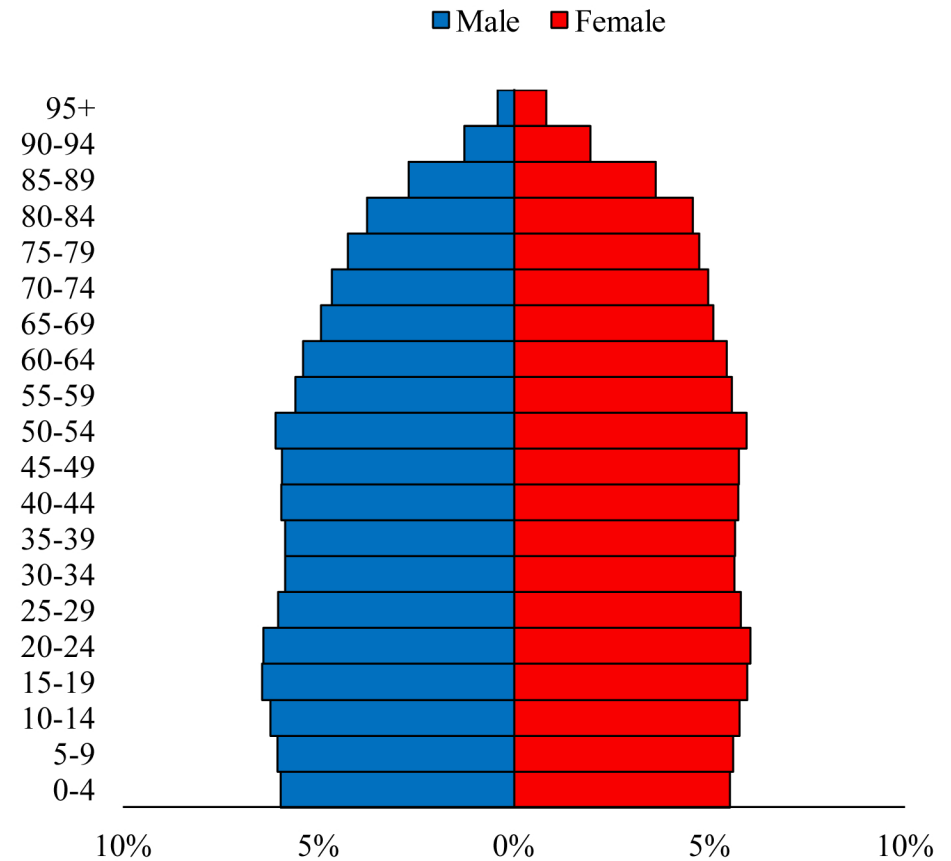

Population Pyramids of Ohio by County

Lake County Projected Population Pyramid, 2045

Ohio Projected Population Pyramid, 2045

Go to: <http://scripps.muohio.edu/content/population-pyramids-ohio-county-2010-2050> to download individual population pyramids (PDF, J-PEG, TIFF formats available).

Note: Population pyramids display % of populations by 5 years age groups.

Citation: Mehdizadeh, S., Ritchey, P. N., Tipsuk, P., & Yamashita, T. (2012). Population Pyramids of Ohio by County. Scripps Gerontology Center, Miami University, Oxford, OH.