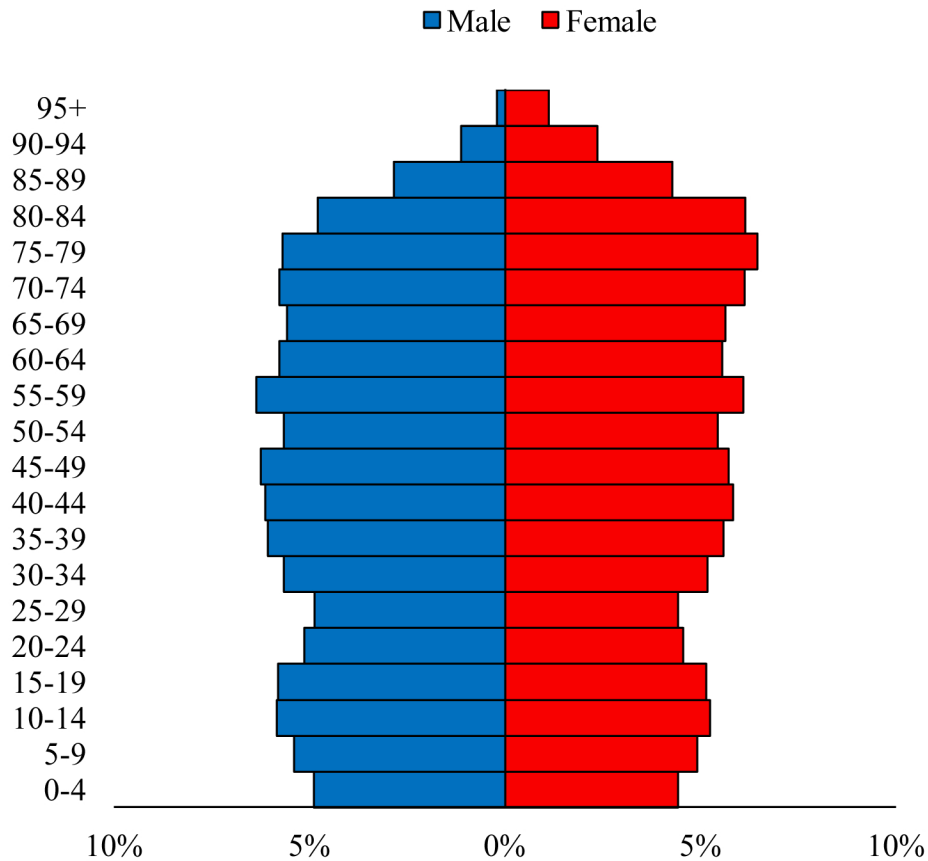

Population Pyramids of Ohio by County

Lake County Projected Population Pyramid, 2040

Ohio Projected Population Pyramid, 2040

Go to: <http://scripps.muohio.edu/content/population-pyramids-ohio-county-2010-2050> to download individual population pyramids (PDF, J-PEG, TIFF formats available).

Note: Population pyramids display % of populations by 5 years age groups.

Citation: Mehdizadeh, S., Ritchey, P. N., Tipsuk, P., & Yamashita, T. (2012). Population Pyramids of Ohio by County. Scripps Gerontology Center, Miami University, Oxford, OH.