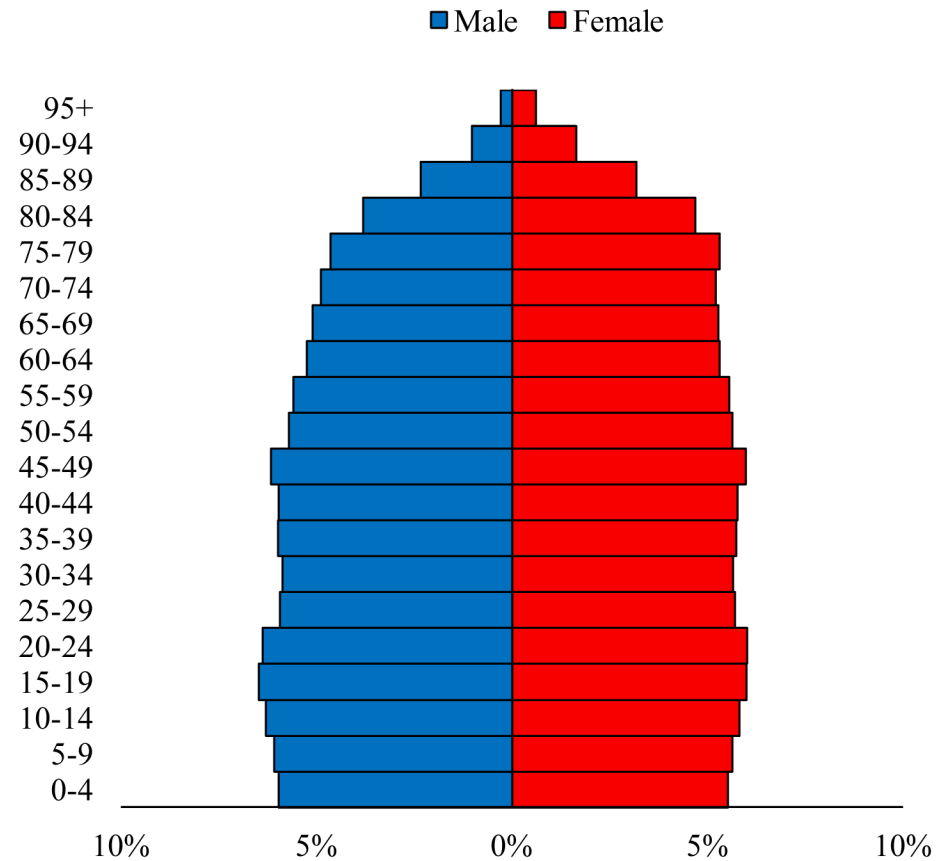

Population Pyramids of Ohio by County

Lake County Projected Population Pyramid, 2040

Ohio Projected Population Pyramid, 2040

Go to: <http://scripps.muohio.edu/content/population-pyramids-ohio-county-2010-2050> to download individual population pyramids (PDF, J-PEG, TIFF formats available).

Note: Population pyramids display % of populations by 5 years age groups.

Citation: Mehdizadeh, S., Ritchey, P. N., Tipsuk, P., & Yamashita, T. (2012). Population Pyramids of Ohio by County. Scripps Gerontology Center, Miami University, Oxford, OH.