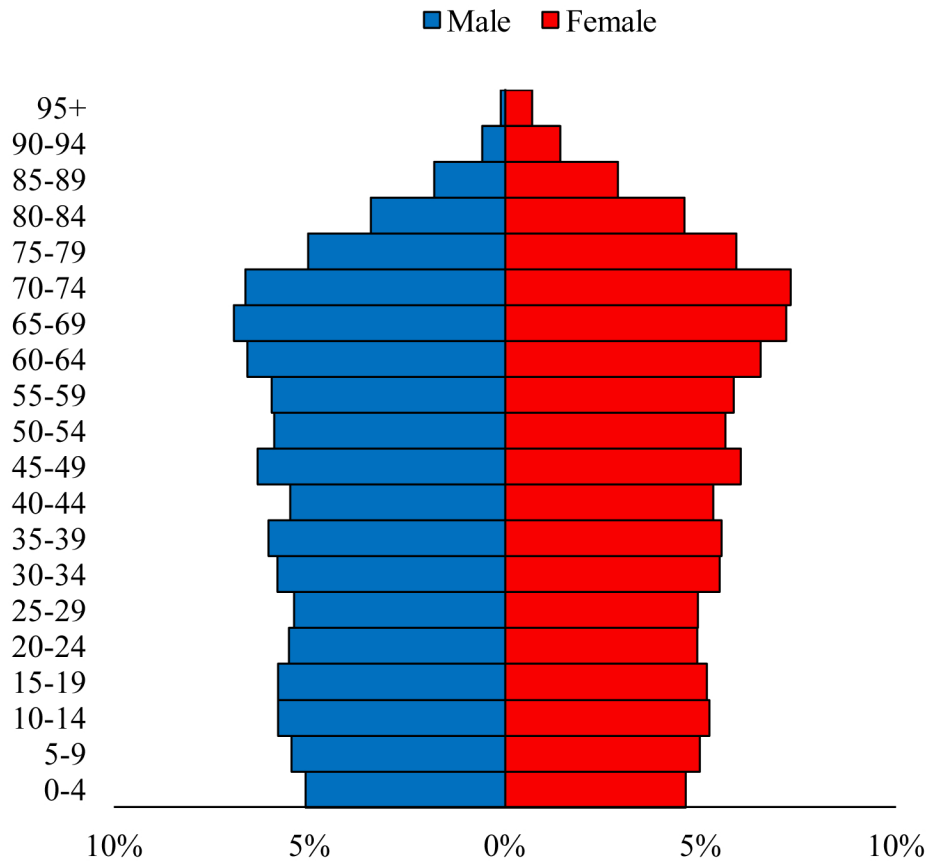

Population Pyramids of Ohio by County

Lake County Projected Population Pyramid, 2030

Ohio Projected Population Pyramid, 2030

Go to: <http://scripps.muohio.edu/content/population-pyramids-ohio-county-2010-2050> to download individual population pyramids (PDF, J-PEG, TIFF formats available).

Note: Population pyramids display % of populations by 5 years age groups.

Citation: Mehdizadeh, S., Ritchey, P. N., Tipsuk, P., & Yamashita, T. (2012). Population Pyramids of Ohio by County. Scripps Gerontology Center, Miami University, Oxford, OH.