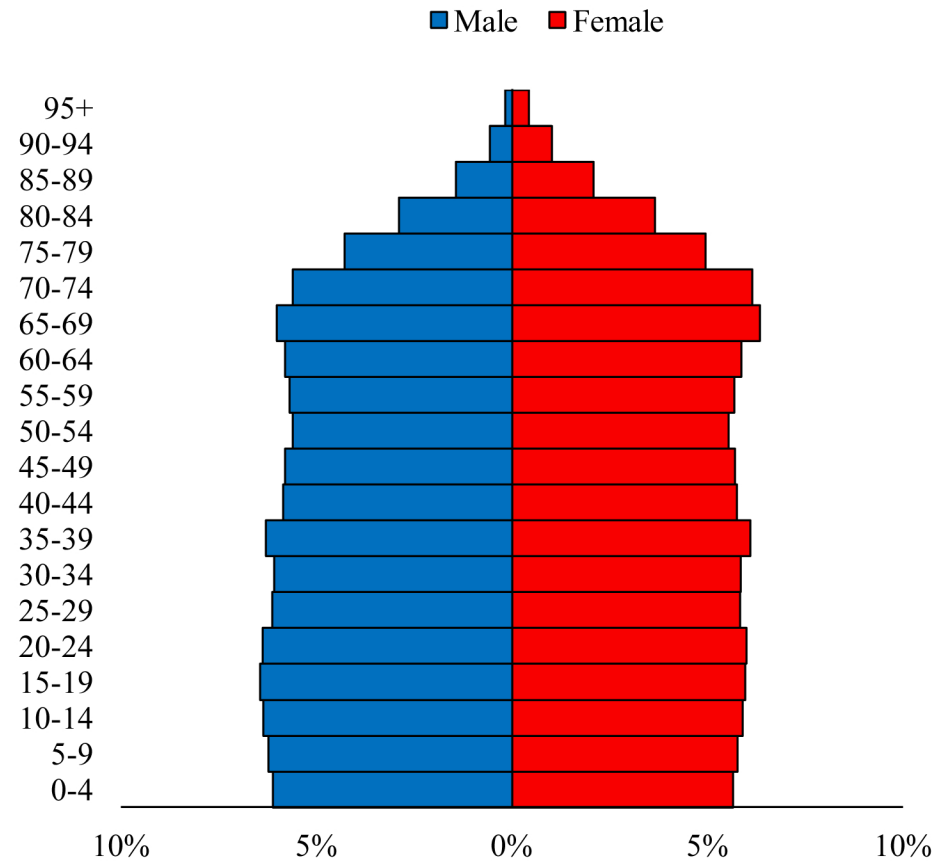

Population Pyramids of Ohio by County

Lake County Projected Population Pyramid, 2030

Ohio Projected Population Pyramid, 2030

Go to: <http://scripps.muohio.edu/content/population-pyramids-ohio-county-2010-2050> to download individual population pyramids (PDF, J-PEG, TIFF formats available).

Note: Population pyramids display % of populations by 5 years age groups.

Citation: Mehdizadeh, S., Ritchey, P. N., Tipsuk, P., & Yamashita, T. (2012). Population Pyramids of Ohio by County. Scripps Gerontology Center, Miami University, Oxford, OH.