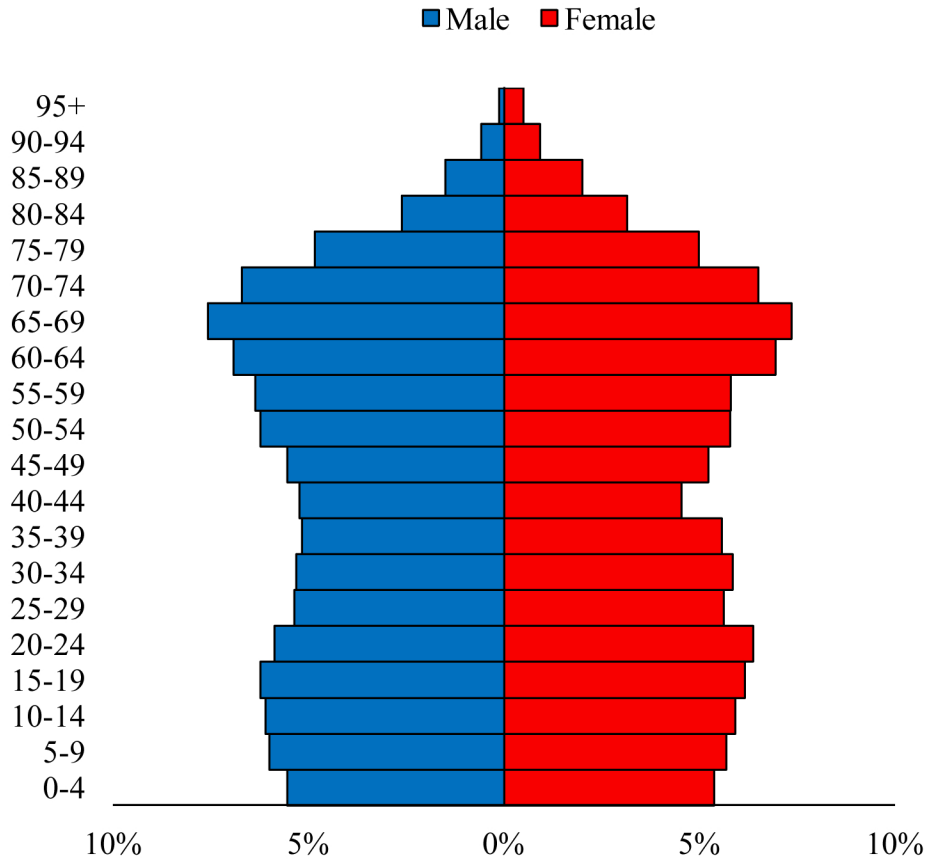

Population Pyramids of Ohio by County

Jefferson County Projected Population Pyramid, 2025

Ohio Projected Population Pyramid, 2025

Go to: <http://scripps.muohio.edu/content/population-pyramids-ohio-county-2010-2050> to download individual population pyramids (PDF, J-PEG, TIFF formats available).

Note: Population pyramids display % of populations by 5 years age groups.

Citation: Mehdizadeh, S., Ritchey, P. N., Tipsuk, P., & Yamashita, T. (2012). Population Pyramids of Ohio by County. Scripps Gerontology Center, Miami University, Oxford, OH.