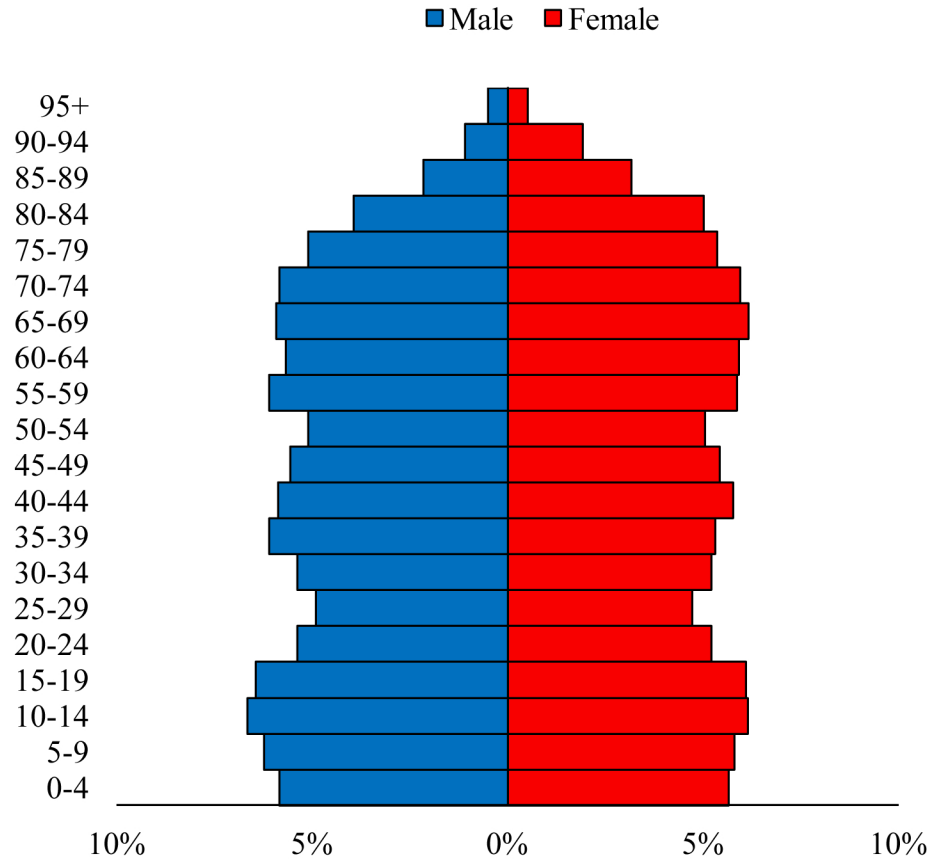

Population Pyramids of Ohio by County

Highland County Projected Population Pyramid, 2040

Ohio Projected Population Pyramid, 2040

Go to: <http://scripps.muohio.edu/content/population-pyramids-ohio-county-2010-2050> to download individual population pyramids (PDF, J-PEG, TIFF formats available).

Note: Population pyramids display % of populations by 5 years age groups.

Citation: Mehdizadeh, S., Ritchey, P. N., Tipsuk, P., & Yamashita, T. (2012). Population Pyramids of Ohio by County. Scripps Gerontology Center, Miami University, Oxford, OH.