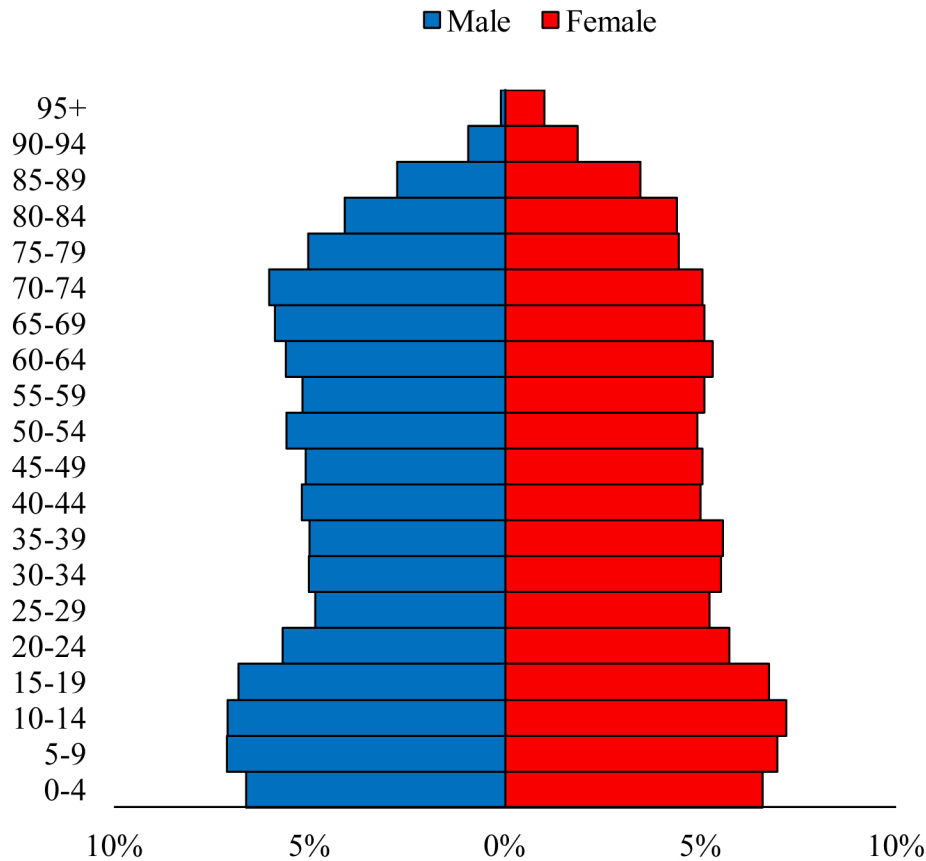

Population Pyramids of Ohio by County

Harrison County Projected Population Pyramid, 2045

Ohio Projected Population Pyramid, 2045

Go to: <http://scripps.muohio.edu/content/population-pyramids-ohio-county-2010-2050> to download individual population pyramids (PDF, J-PEG, TIFF formats available).

Note: Population pyramids display % of populations by 5 years age groups.

Citation: Mehdizadeh, S., Ritchey, P. N., Tipsuk, P., & Yamashita, T. (2012). Population Pyramids of Ohio by County. Scripps Gerontology Center, Miami University, Oxford, OH.