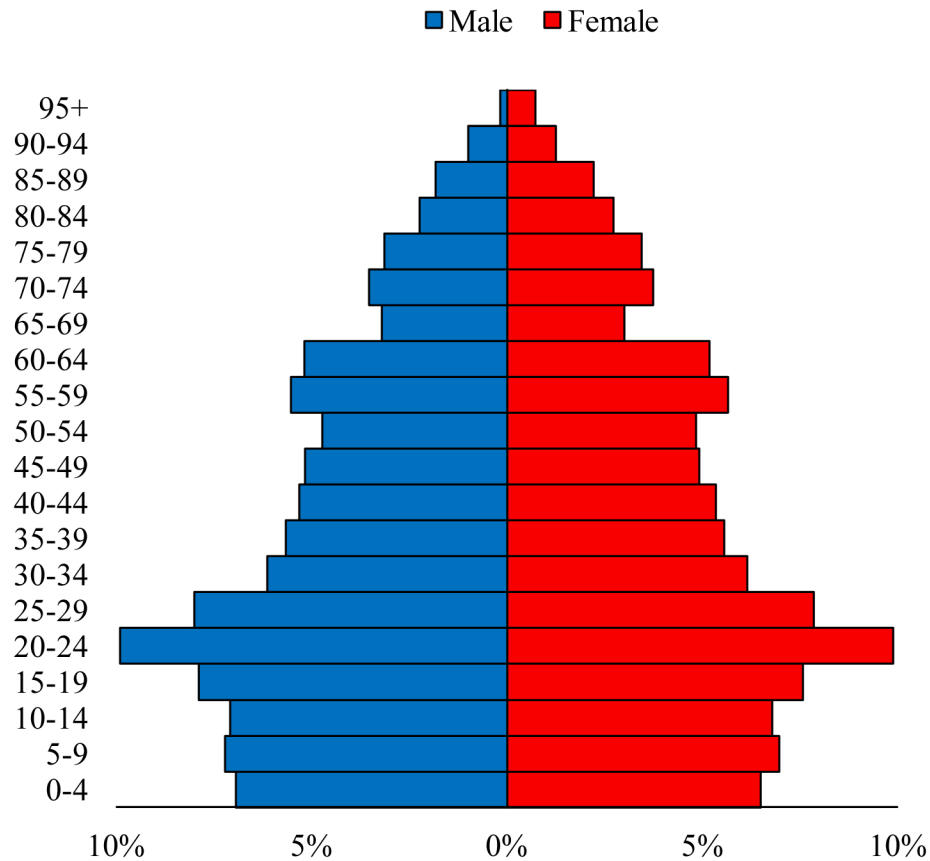

Population Pyramids of Ohio by County

Hardin County Projected Population Pyramid, 2050

Ohio Projected Population Pyramid, 2050

Go to: <http://scripps.muohio.edu/content/population-pyramids-ohio-county-2010-2050> to download individual population pyramids (PDF, J-PEG, TIFF formats available).

Note: Population pyramids display % of populations by 5 years age groups.

Citation: Mehdizadeh, S., Ritchey, P. N., Tipsuk, P., & Yamashita, T. (2012). Population Pyramids of Ohio by County. Scripps Gerontology Center, Miami University, Oxford, OH.