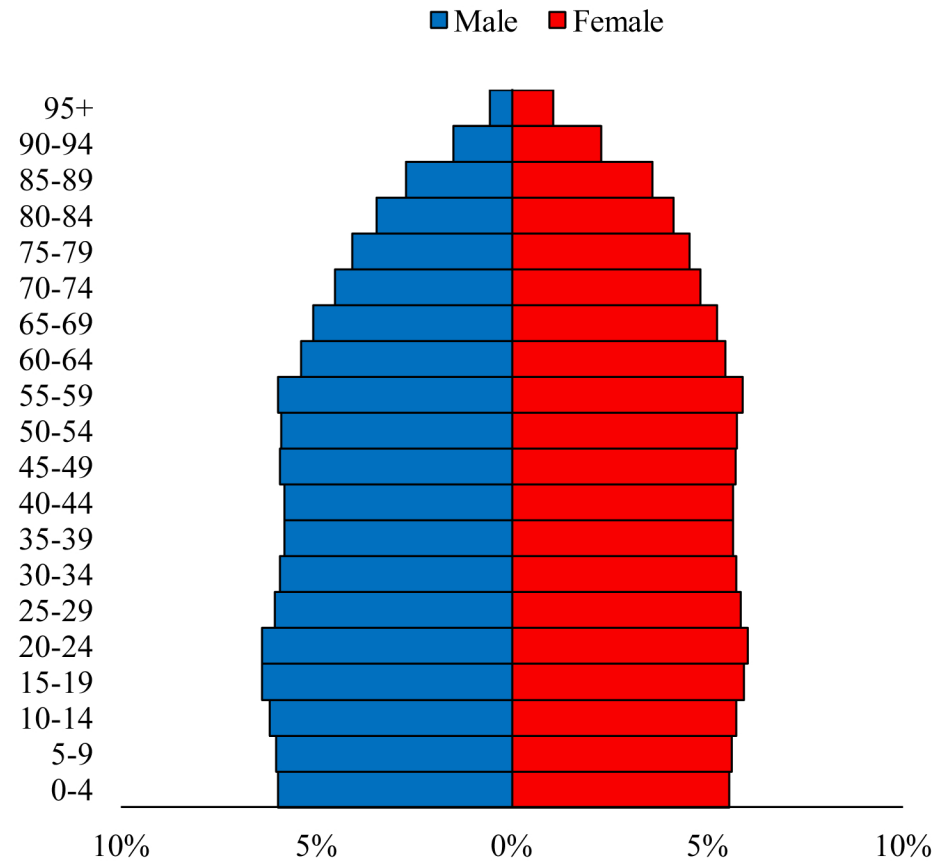

Population Pyramids of Ohio by County

Hardin County Projected Population Pyramid, 2050

Ohio Projected Population Pyramid, 2050

Go to: <http://scripps.muohio.edu/content/population-pyramids-ohio-county-2010-2050> to download individual population pyramids (PDF, J-PEG, TIFF formats available).

Note: Population pyramids display % of populations by 5 years age groups.

Citation: Mehdizadeh, S., Ritchey, P. N., Tipsuk, P., & Yamashita, T. (2012). Population Pyramids of Ohio by County. Scripps Gerontology Center, Miami University, Oxford, OH.