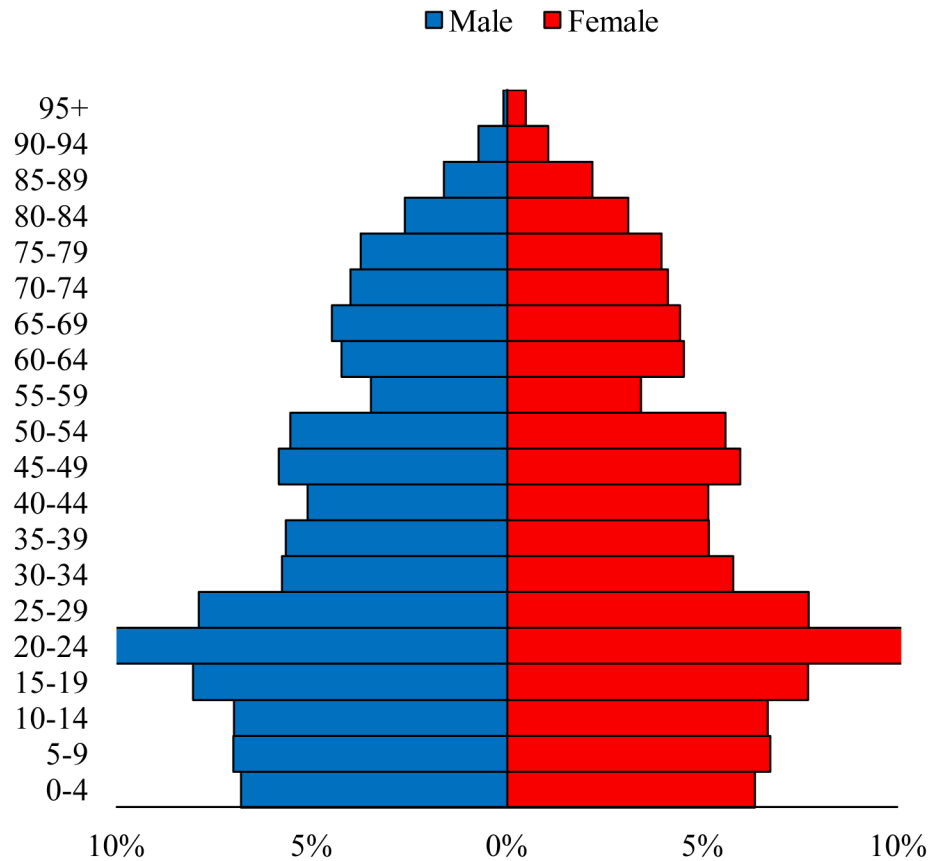

Population Pyramids of Ohio by County

Hardin County Projected Population Pyramid, 2040

Ohio Projected Population Pyramid, 2040

Go to: <http://scripps.muohio.edu/content/population-pyramids-ohio-county-2010-2050> to download individual population pyramids (PDF, J-PEG, TIFF formats available).

Note: Population pyramids display % of populations by 5 years age groups.

Citation: Mehdizadeh, S., Ritchey, P. N., Tipsuk, P., & Yamashita, T. (2012). Population Pyramids of Ohio by County. Scripps Gerontology Center, Miami University, Oxford, OH.