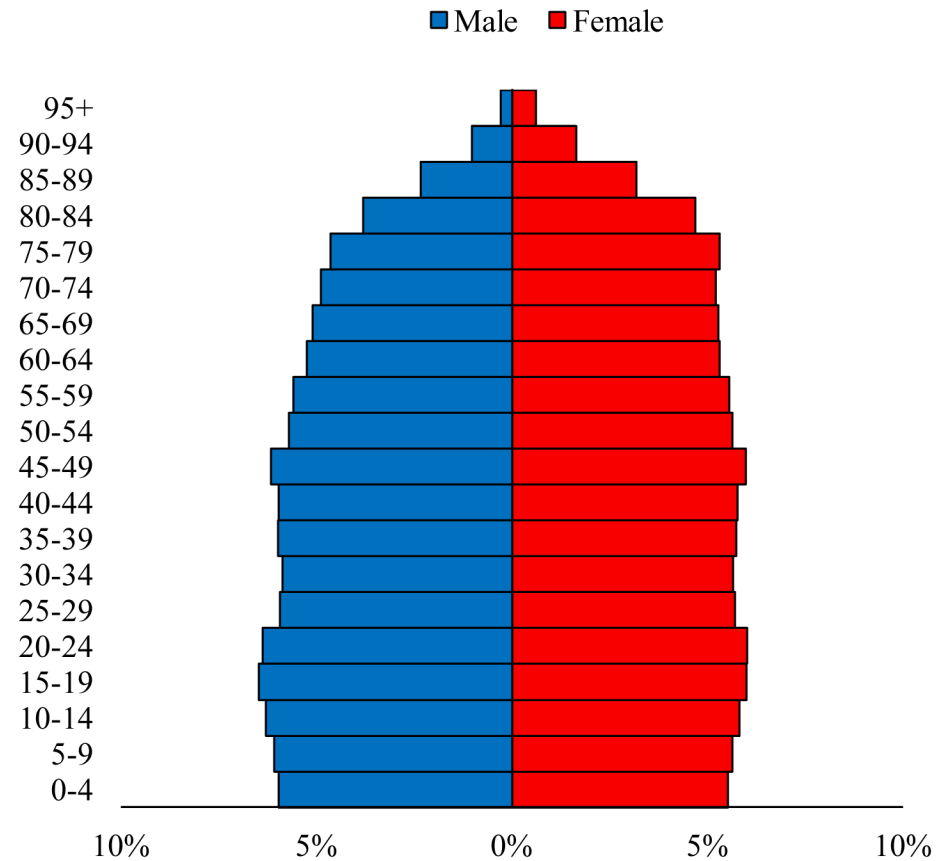

Population Pyramids of Ohio by County

Hardin County Projected Population Pyramid, 2040

Ohio Projected Population Pyramid, 2040

Go to: <http://scripps.muohio.edu/content/population-pyramids-ohio-county-2010-2050> to download individual population pyramids (PDF, J-PEG, TIFF formats available).

Note: Population pyramids display % of populations by 5 years age groups.

Citation: Mehdizadeh, S., Ritchey, P. N., Tipsuk, P., & Yamashita, T. (2012). Population Pyramids of Ohio by County. Scripps Gerontology Center, Miami University, Oxford, OH.