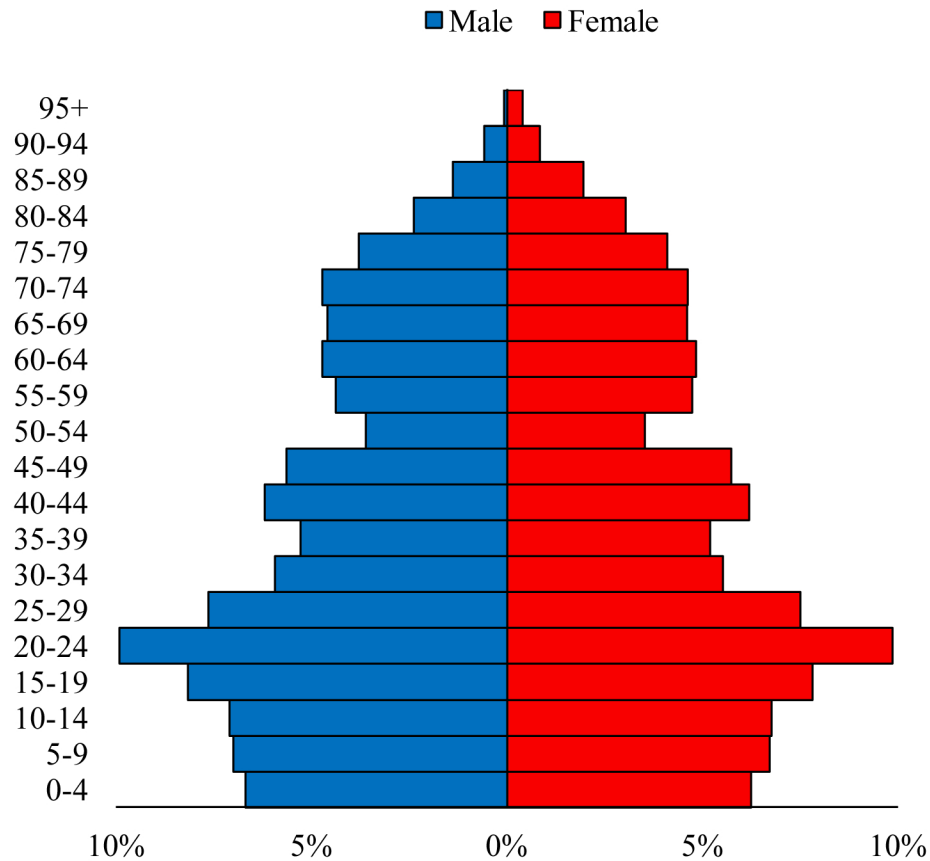

Population Pyramids of Ohio by County

Hardin County Projected Population Pyramid, 2035

Ohio Projected Population Pyramid, 2035

Go to: <http://scripps.muohio.edu/content/population-pyramids-ohio-county-2010-2050> to download individual population pyramids (PDF, J-PEG, TIFF formats available).

Note: Population pyramids display % of populations by 5 years age groups.

Citation: Mehdizadeh, S., Ritchey, P. N., Tipsuk, P., & Yamashita, T. (2012). Population Pyramids of Ohio by County. Scripps Gerontology Center, Miami University, Oxford, OH.