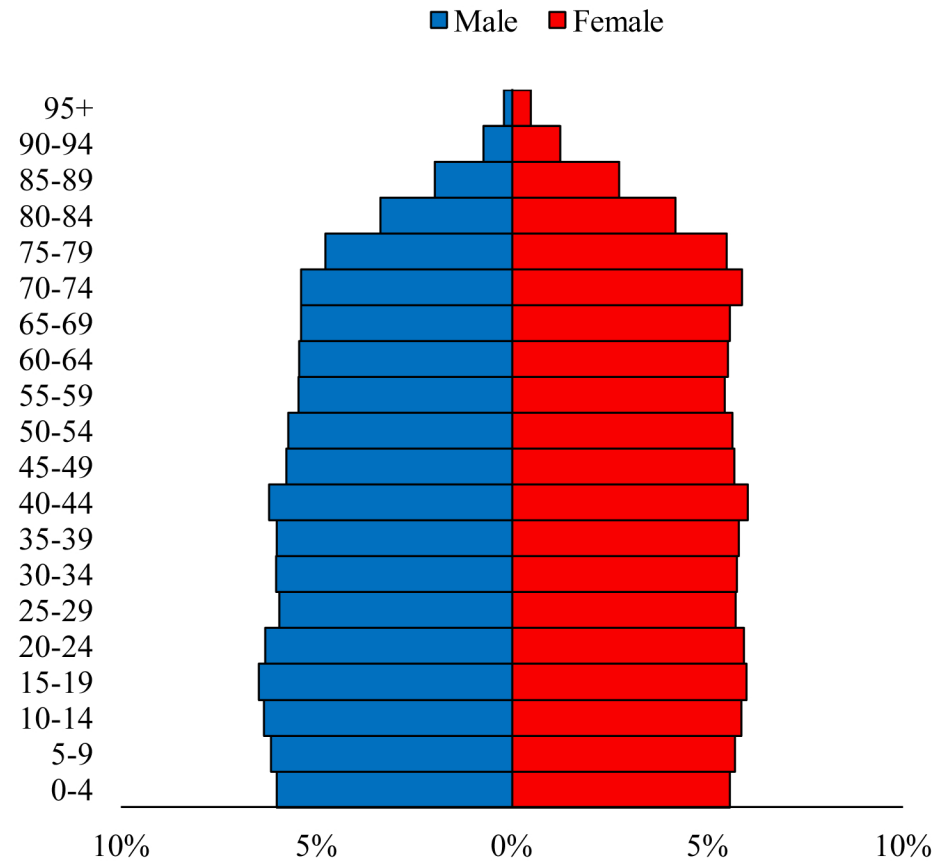

Population Pyramids of Ohio by County

Hardin County Projected Population Pyramid, 2035

Ohio Projected Population Pyramid, 2035

Go to: <http://scripps.muohio.edu/content/population-pyramids-ohio-county-2010-2050> to download individual population pyramids (PDF, J-PEG, TIFF formats available).

Note: Population pyramids display % of populations by 5 years age groups.

Citation: Mehdizadeh, S., Ritchey, P. N., Tipsuk, P., & Yamashita, T. (2012). Population Pyramids of Ohio by County. Scripps Gerontology Center, Miami University, Oxford, OH.