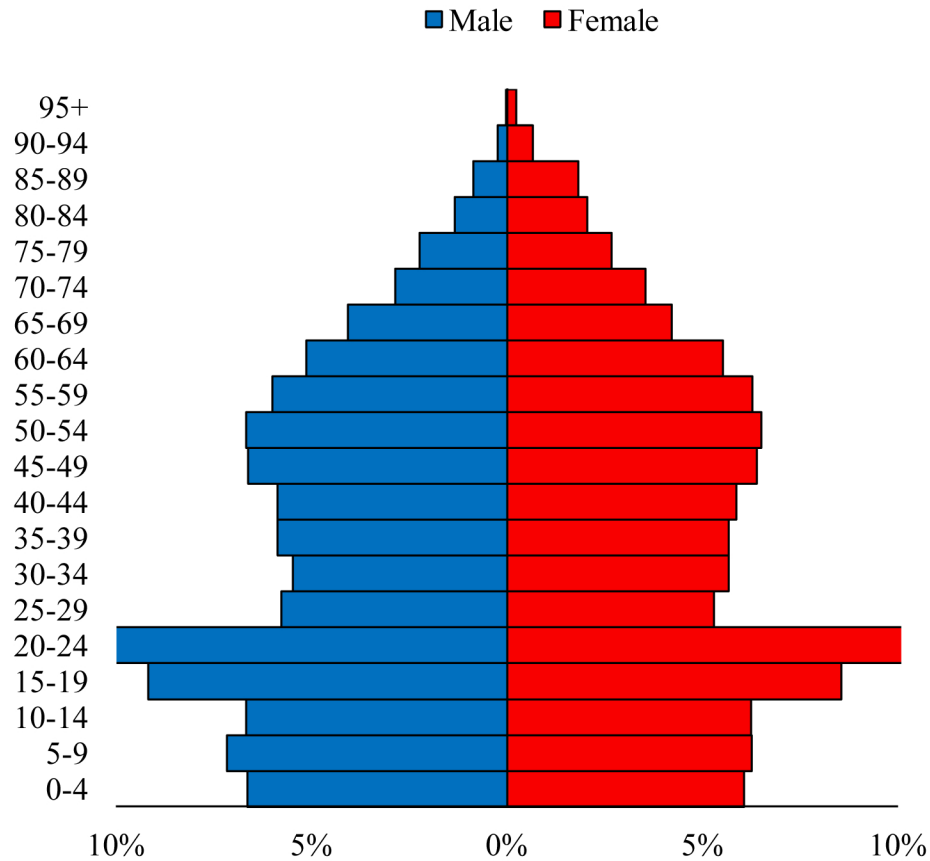

Population Pyramids of Ohio by County

Hardin County Population Pyramid, 2010

Ohio Population Pyramid, 2010

Go to: <http://scripps.muohio.edu/content/population-pyramids-ohio-county-2010-2050> to download individual population pyramids (PDF, J-PEG, TIFF formats available).

Note: Population pyramids display % of populations by 5 years age groups.

Citation: Mehdizadeh, S., Ritchey, P. N., Tipsuk, P., & Yamashita, T. (2012). Population Pyramids of Ohio by County. Scripps Gerontology Center, Miami University, Oxford, OH.