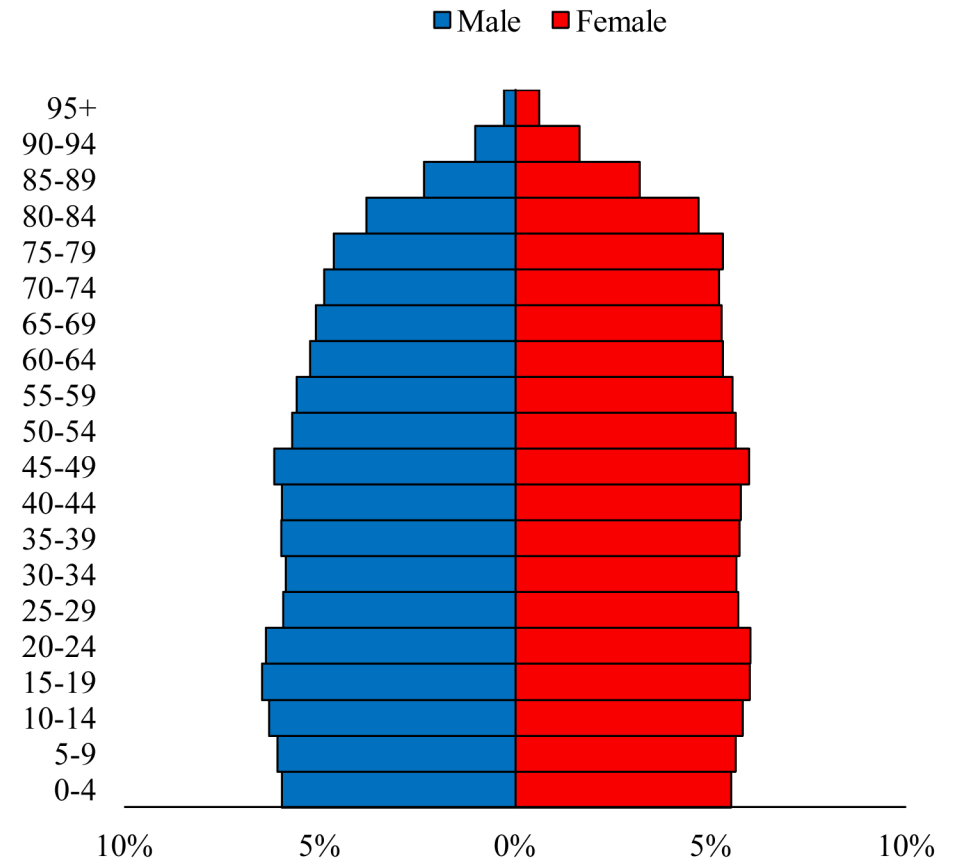

Population Pyramids of Ohio by County

Guernsey County Projected Population Pyramid, 2040

Ohio Projected Population Pyramid, 2040

Go to: <http://scripps.muohio.edu/content/population-pyramids-ohio-county-2010-2050> to download individual population pyramids (PDF, J-PEG, TIFF formats available).

Note: Population pyramids display % of populations by 5 years age groups.

Citation: Mehdizadeh, S., Ritchey, P. N., Tipsuk, P., & Yamashita, T. (2012). Population Pyramids of Ohio by County. Scripps Gerontology Center, Miami University, Oxford, OH.