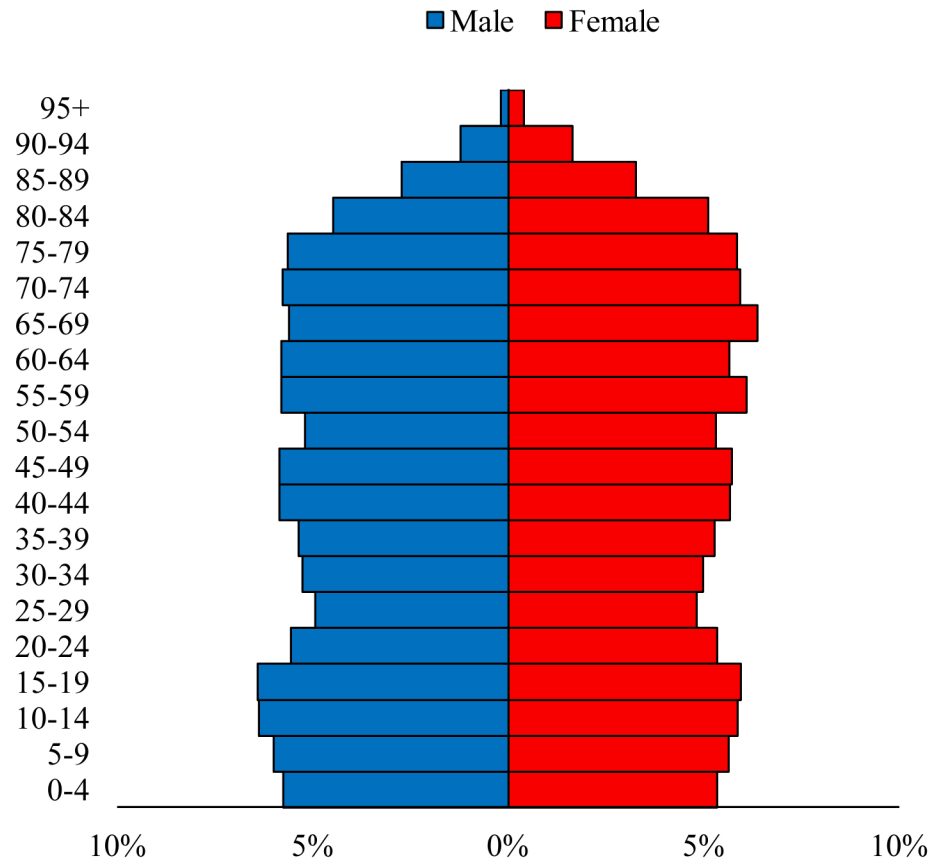

Population Pyramids of Ohio by County

Guernsey County Projected Population Pyramid, 2040

Ohio Projected Population Pyramid, 2040

Go to: <http://scripps.muohio.edu/content/population-pyramids-ohio-county-2010-2050> to download individual population pyramids (PDF, J-PEG, TIFF formats available).

Note: Population pyramids display % of populations by 5 years age groups.

Citation: Mehdizadeh, S., Ritchey, P. N., Tipsuk, P., & Yamashita, T. (2012). Population Pyramids of Ohio by County. Scripps Gerontology Center, Miami University, Oxford, OH.