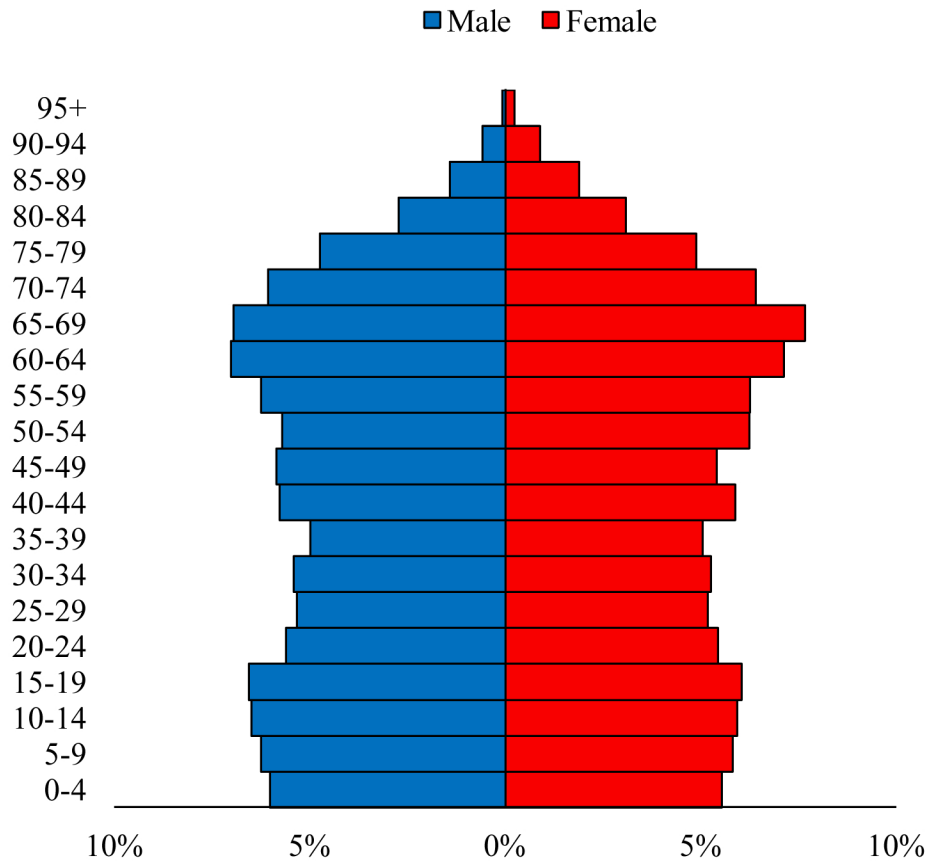

Population Pyramids of Ohio by County

Guernsey County Projected Population Pyramid, 2025

Ohio Projected Population Pyramid, 2025

Go to: <http://scripps.muohio.edu/content/population-pyramids-ohio-county-2010-2050> to download individual population pyramids (PDF, J-PEG, TIFF formats available).

Note: Population pyramids display % of populations by 5 years age groups.

Citation: Mehdizadeh, S., Ritchey, P. N., Tipsuk, P., & Yamashita, T. (2012). Population Pyramids of Ohio by County. Scripps Gerontology Center, Miami University, Oxford, OH.