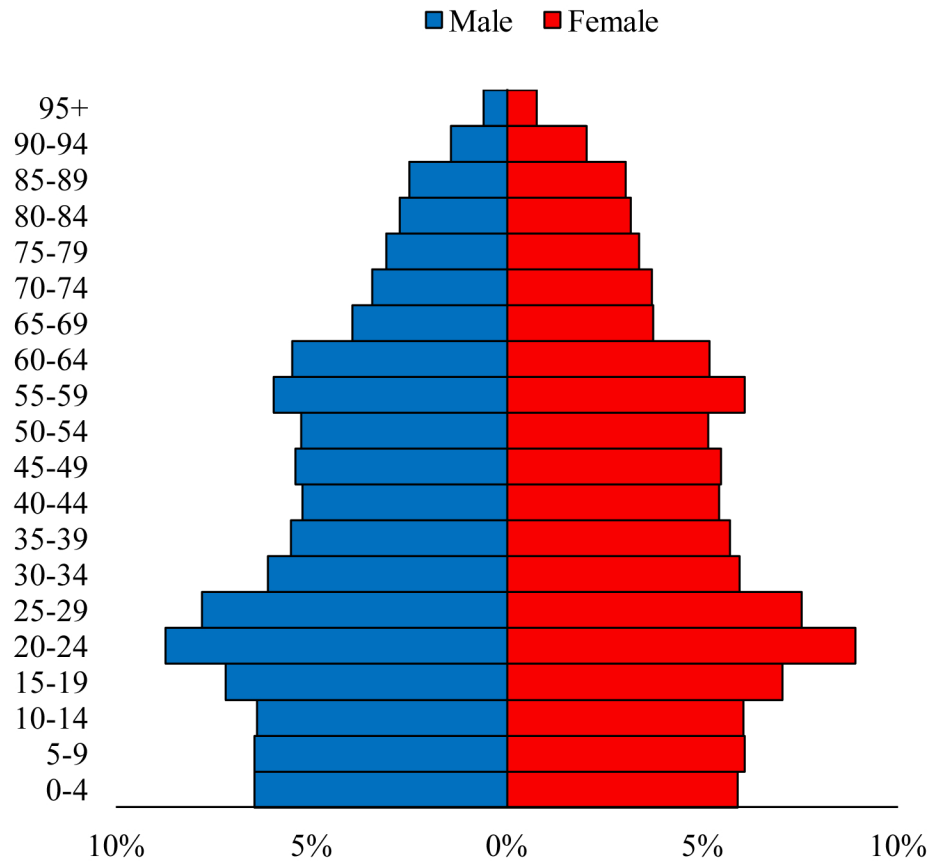

Population Pyramids of Ohio by County

Greene County Projected Population Pyramid, 2050

Ohio Projected Population Pyramid, 2050

Go to: <http://scripps.muohio.edu/content/population-pyramids-ohio-county-2010-2050> to download individual population pyramids (PDF, J-PEG, TIFF formats available).

Note: Population pyramids display % of populations by 5 years age groups.

Citation: Mehdizadeh, S., Ritchey, P. N., Tipsuk, P., & Yamashita, T. (2012). Population Pyramids of Ohio by County. Scripps Gerontology Center, Miami University, Oxford, OH.