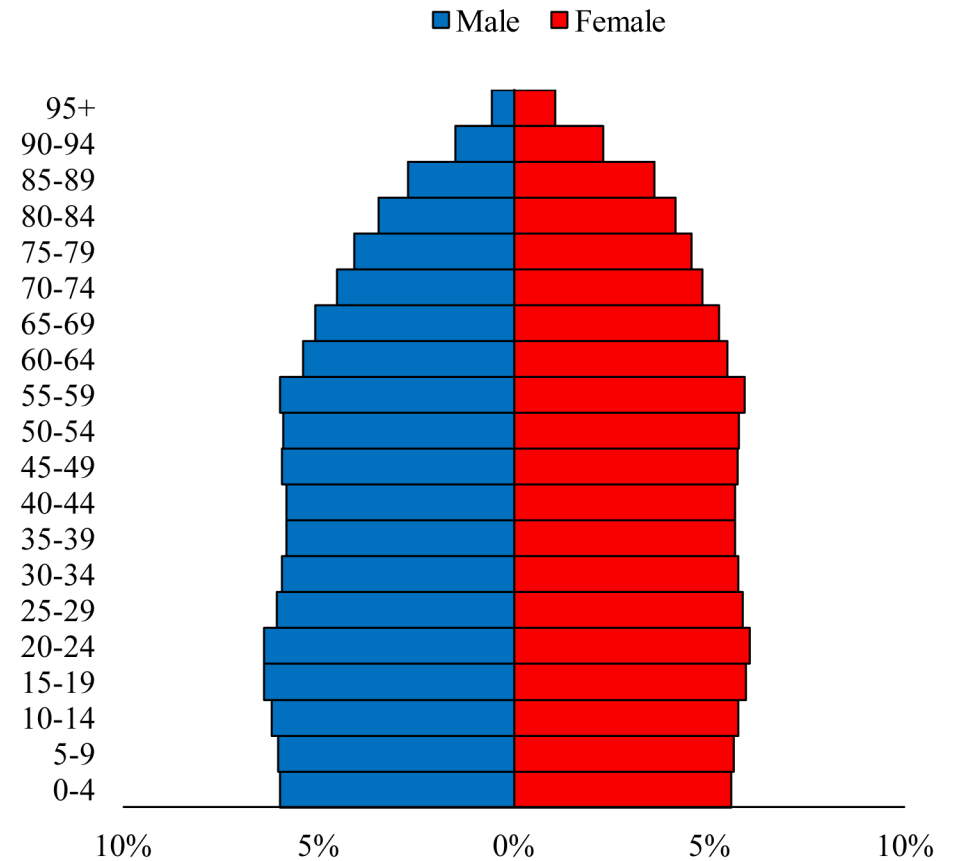

Population Pyramids of Ohio by County

Greene County Projected Population Pyramid, 2050

Ohio Projected Population Pyramid, 2050

Go to: <http://scripps.muohio.edu/content/population-pyramids-ohio-county-2010-2050> to download individual population pyramids (PDF, J-PEG, TIFF formats available).

Note: Population pyramids display % of populations by 5 years age groups.

Citation: Mehdizadeh, S., Ritchey, P. N., Tipsuk, P., & Yamashita, T. (2012). Population Pyramids of Ohio by County. Scripps Gerontology Center, Miami University, Oxford, OH.