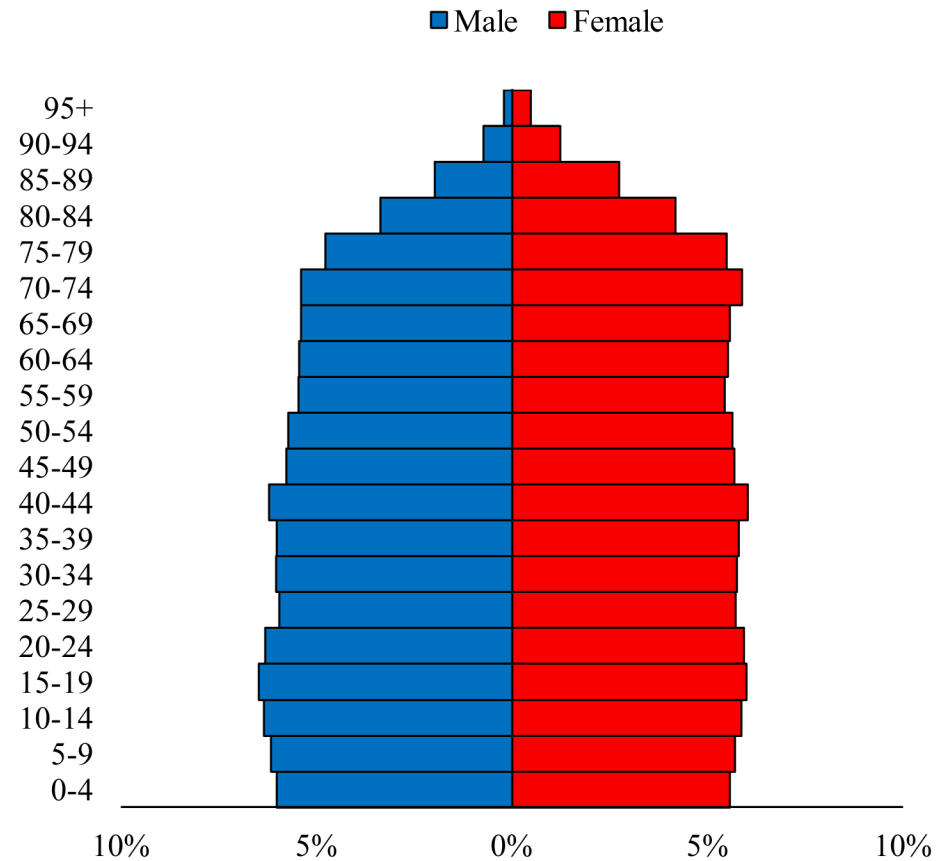

Population Pyramids of Ohio by County

Greene County Projected Population Pyramid, 2035

Ohio Projected Population Pyramid, 2035

Go to: <http://scripps.muohio.edu/content/population-pyramids-ohio-county-2010-2050> to download individual population pyramids (PDF, J-PEG, TIFF formats available).

Note: Population pyramids display % of populations by 5 years age groups.

Citation: Mehdizadeh, S., Ritchey, P. N., Tipsuk, P., & Yamashita, T. (2012). Population Pyramids of Ohio by County. Scripps Gerontology Center, Miami University, Oxford, OH.