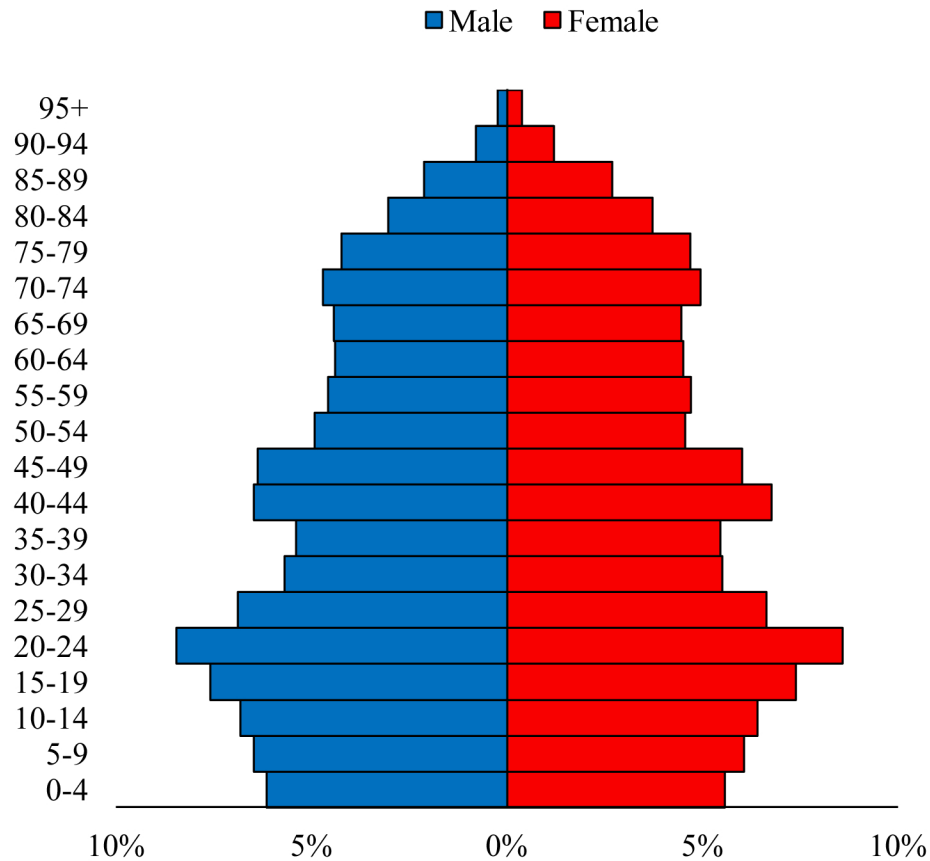

Population Pyramids of Ohio by County

Greene County Projected Population Pyramid, 2035

Ohio Projected Population Pyramid, 2035

Go to: <http://scripps.muohio.edu/content/population-pyramids-ohio-county-2010-2050> to download individual population pyramids (PDF, J-PEG, TIFF formats available).

Note: Population pyramids display % of populations by 5 years age groups.

Citation: Mehdizadeh, S., Ritchey, P. N., Tipsuk, P., & Yamashita, T. (2012). Population Pyramids of Ohio by County. Scripps Gerontology Center, Miami University, Oxford, OH.