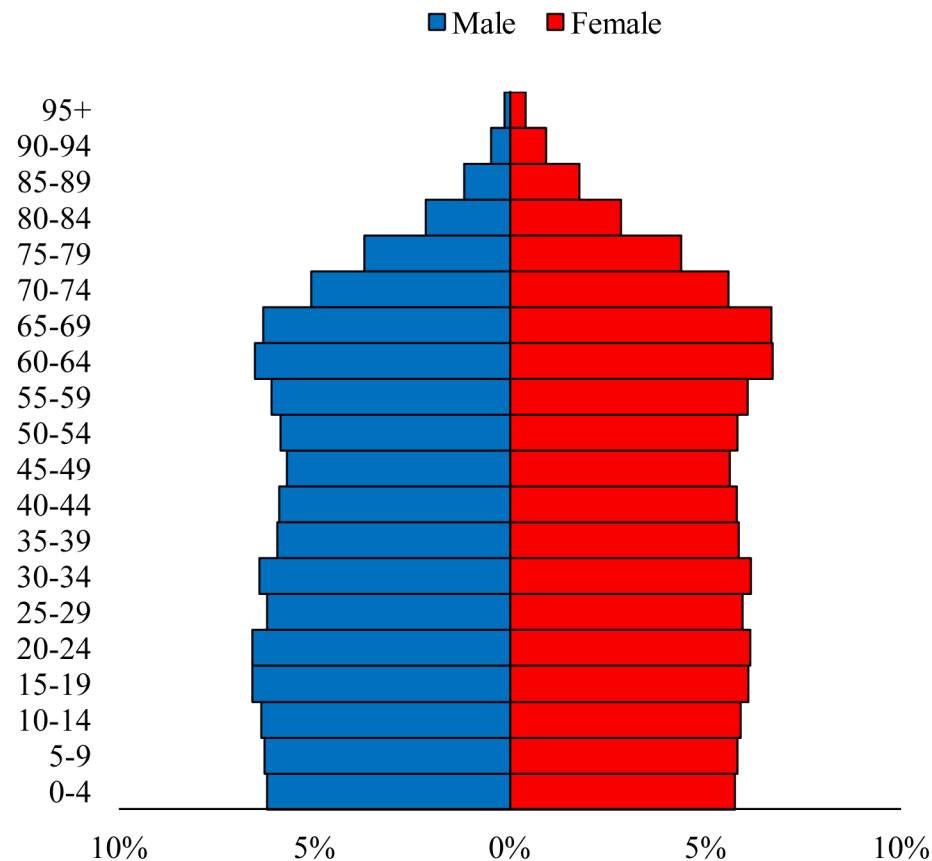

# Population Pyramids of Ohio by County

Greene County Projected Population Pyramid, 2025

Ohio Projected Population Pyramid, 2025

**Go to:** <http://scripps.muohio.edu/content/population-pyramids-ohio-county-2010-2050> to download individual population pyramids (PDF, J-PEG, TIFF formats available).

**Note:** Population pyramids display % of populations by 5 years age groups.

**Citation:** Mehdizadeh, S., Ritchey, P. N., Tipsuk, P., & Yamashita, T. (2012). Population Pyramids of Ohio by County. Scripps Gerontology Center, Miami University, Oxford, OH.