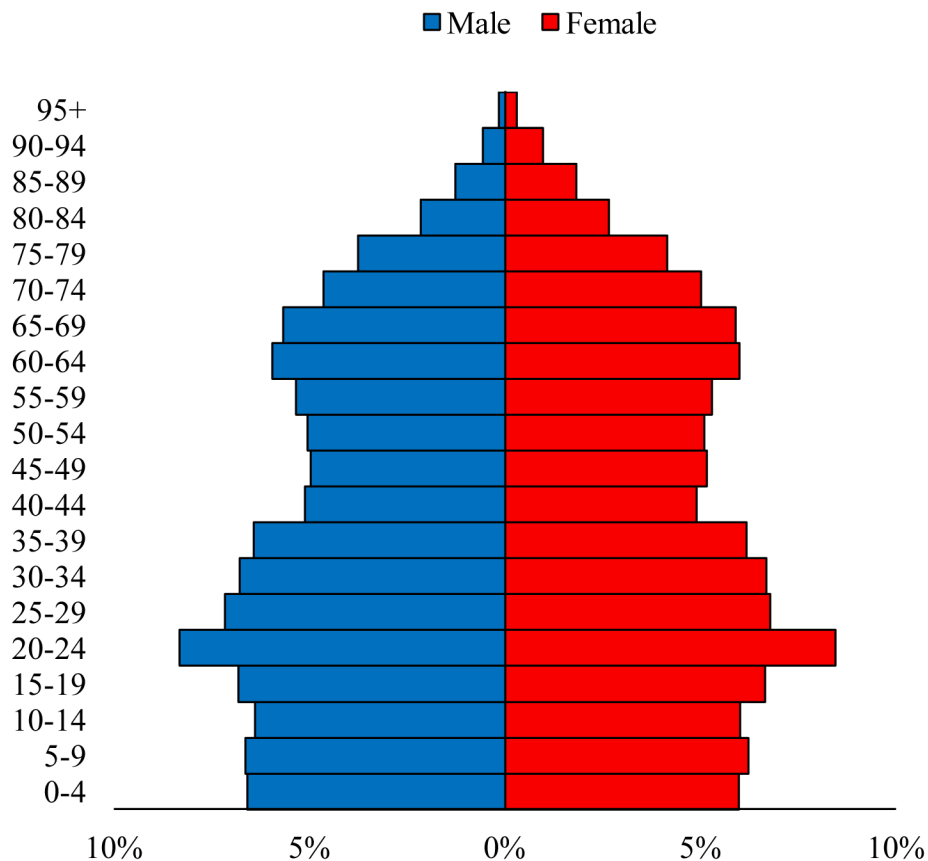

# Population Pyramids of Ohio by County

Greene County Projected Population Pyramid, 2025

Ohio Projected Population Pyramid, 2025

**Go to:** <http://scripps.muohio.edu/content/population-pyramids-ohio-county-2010-2050> to download individual population pyramids (PDF, J-PEG, TIFF formats available).

**Note:** Population pyramids display % of populations by 5 years age groups.

**Citation:** Mehdizadeh, S., Ritchey, P. N., Tipsuk, P., & Yamashita, T. (2012). Population Pyramids of Ohio by County. Scripps Gerontology Center, Miami University, Oxford, OH.