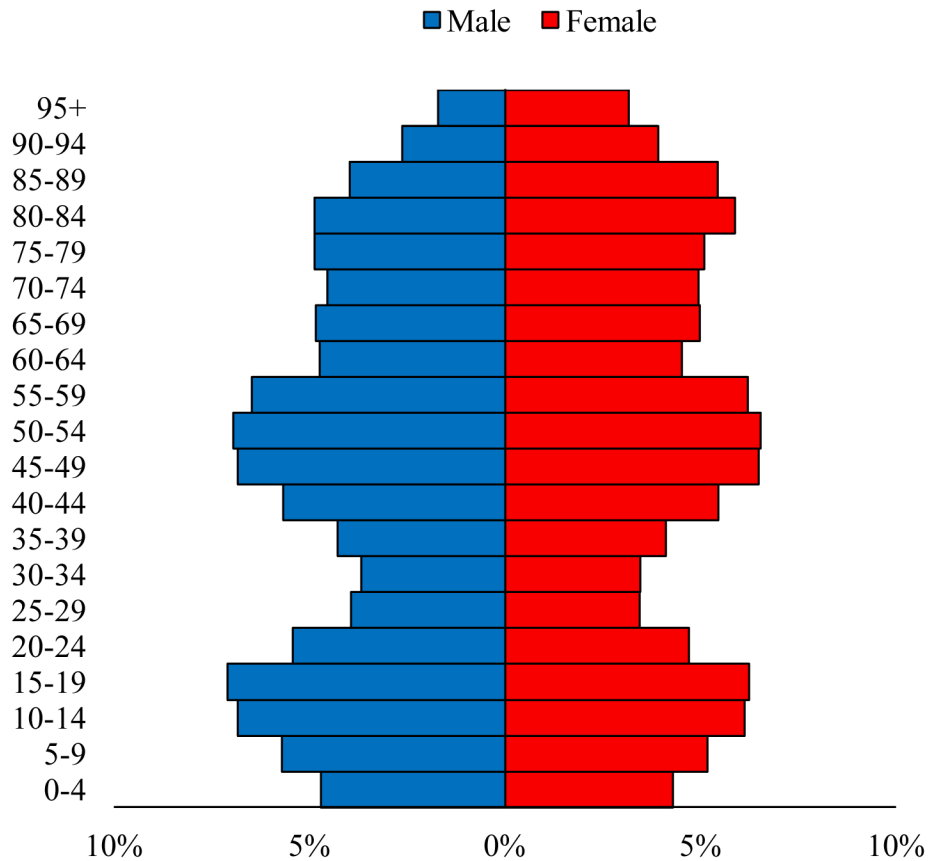

Population Pyramids of Ohio by County

Geauga County Projected Population Pyramid, 2050

Ohio Projected Population Pyramid, 2050

Go to: <http://scripps.muohio.edu/content/population-pyramids-ohio-county-2010-2050> to download individual population pyramids (PDF, J-PEG, TIFF formats available).

Note: Population pyramids display % of populations by 5 years age groups.

Citation: Mehdizadeh, S., Ritchey, P. N., Tipsuk, P., & Yamashita, T. (2012). Population Pyramids of Ohio by County. Scripps Gerontology Center, Miami University, Oxford, OH.