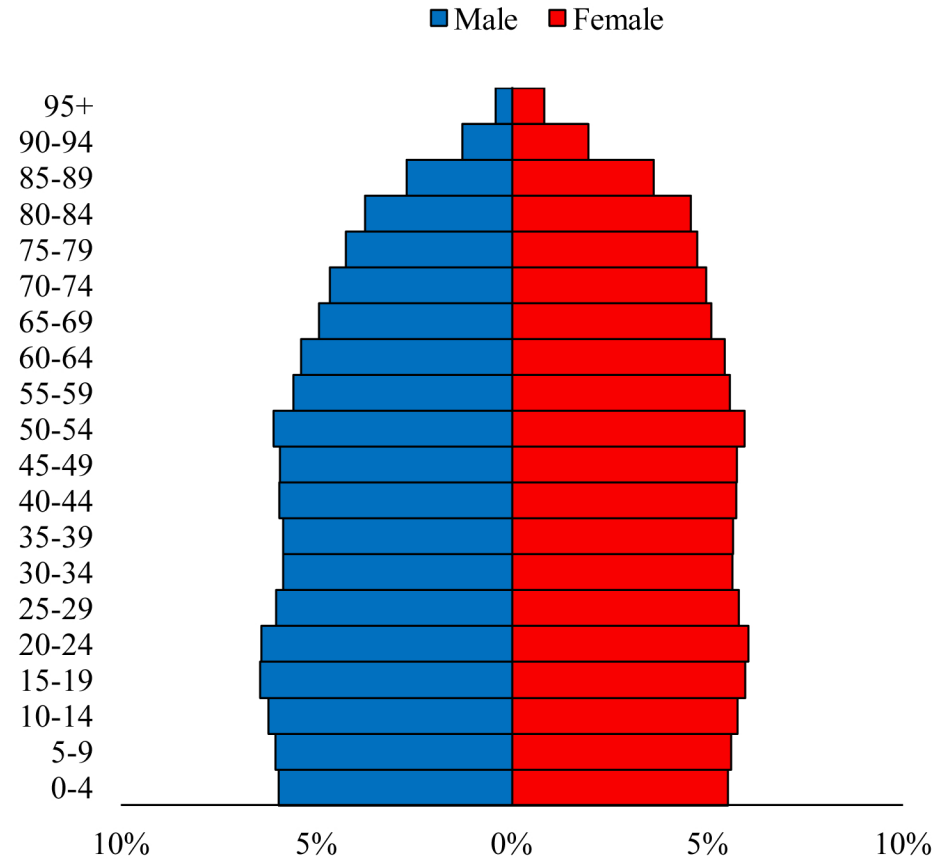

Population Pyramids of Ohio by County

Geauga County Projected Population Pyramid, 2045

Ohio Projected Population Pyramid, 2045

Go to: <http://scripps.muohio.edu/content/population-pyramids-ohio-county-2010-2050> to download individual population pyramids (PDF, J-PEG, TIFF formats available).

Note: Population pyramids display % of populations by 5 years age groups.

Citation: Mehdizadeh, S., Ritchey, P. N., Tipsuk, P., & Yamashita, T. (2012). Population Pyramids of Ohio by County. Scripps Gerontology Center, Miami University, Oxford, OH.