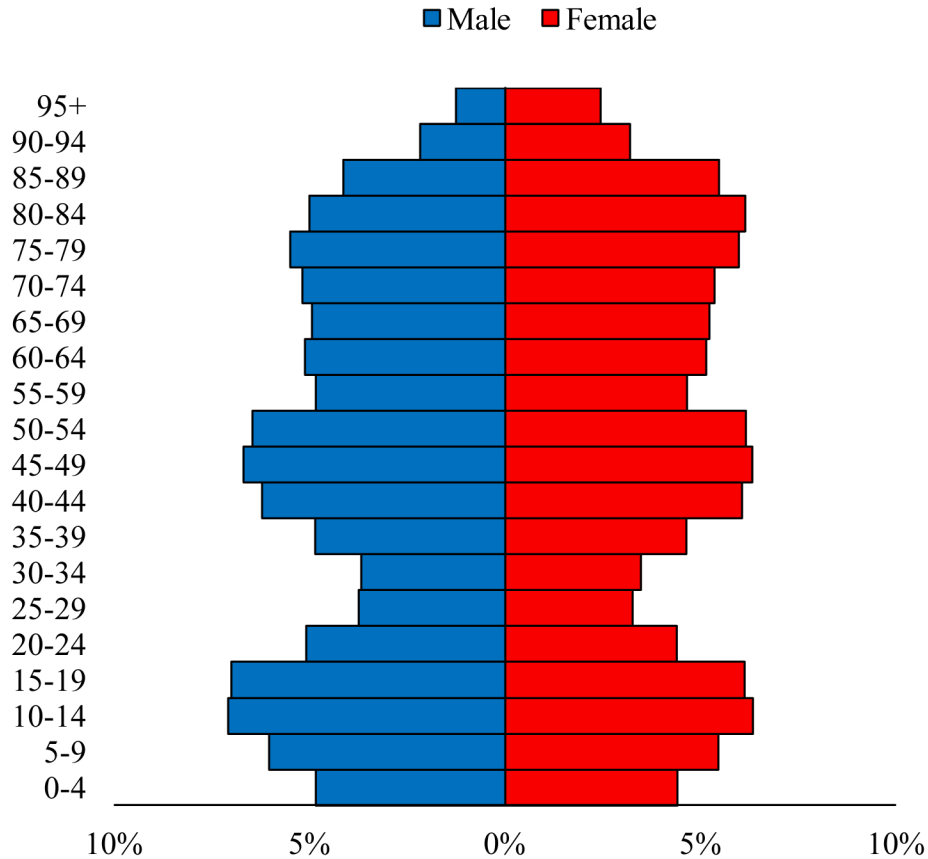

Population Pyramids of Ohio by County

Geauga County Projected Population Pyramid, 2045

Ohio Projected Population Pyramid, 2045

Go to: <http://scripps.muohio.edu/content/population-pyramids-ohio-county-2010-2050> to download individual population pyramids (PDF, J-PEG, TIFF formats available).

Note: Population pyramids display % of populations by 5 years age groups.

Citation: Mehdizadeh, S., Ritchey, P. N., Tipsuk, P., & Yamashita, T. (2012). Population Pyramids of Ohio by County. Scripps Gerontology Center, Miami University, Oxford, OH.