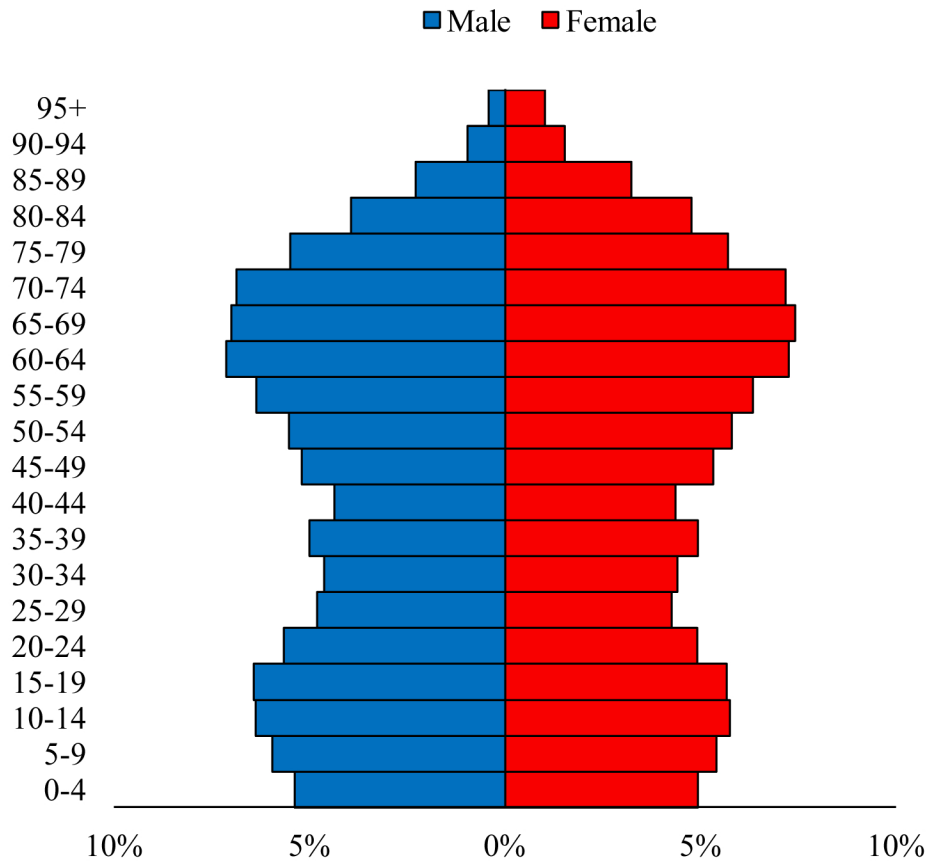

Population Pyramids of Ohio by County

Geauga County Projected Population Pyramid, 2030

Ohio Projected Population Pyramid, 2030

Go to: <http://scripps.muohio.edu/content/population-pyramids-ohio-county-2010-2050> to download individual population pyramids (PDF, J-PEG, TIFF formats available).

Note: Population pyramids display % of populations by 5 years age groups.

Citation: Mehdizadeh, S., Ritchey, P. N., Tipsuk, P., & Yamashita, T. (2012). Population Pyramids of Ohio by County. Scripps Gerontology Center, Miami University, Oxford, OH.