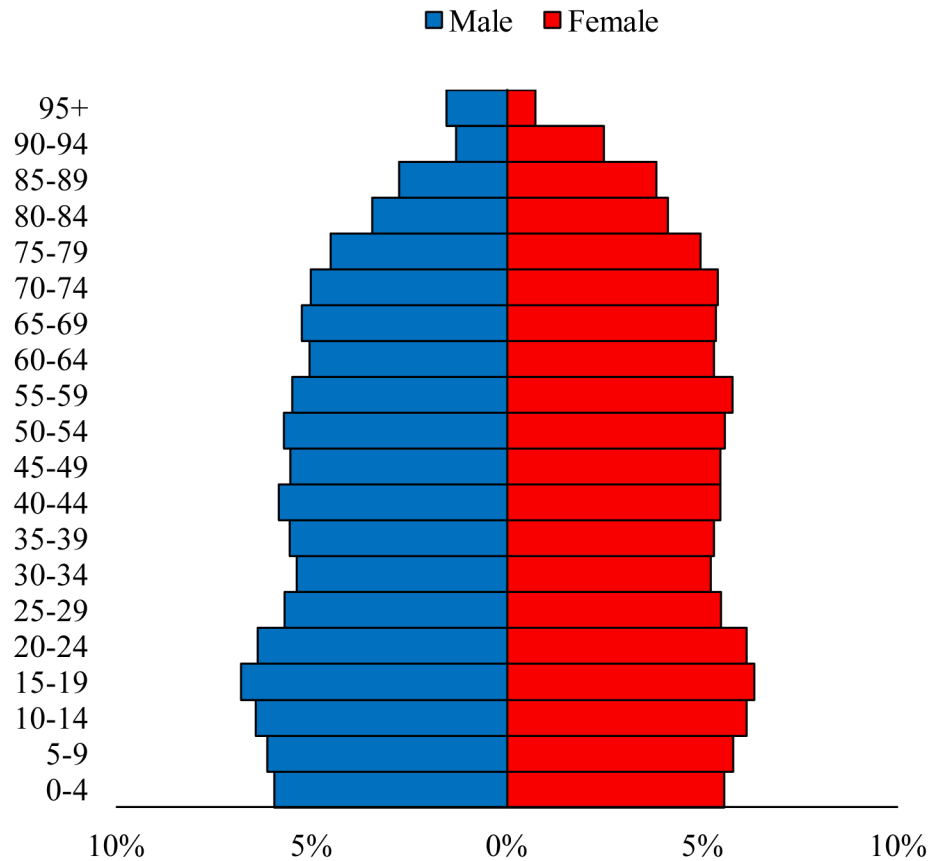

Population Pyramids of Ohio by County

Gallia County Projected Population Pyramid, 2050

Ohio Projected Population Pyramid, 2050

Go to: <http://scripps.muohio.edu/content/population-pyramids-ohio-county-2010-2050> to download individual population pyramids (PDF, J-PEG, TIFF formats available).

Note: Population pyramids display % of populations by 5 years age groups.

Citation: Mehdizadeh, S., Ritchey, P. N., Tipsuk, P., & Yamashita, T. (2012). Population Pyramids of Ohio by County. Scripps Gerontology Center, Miami University, Oxford, OH.