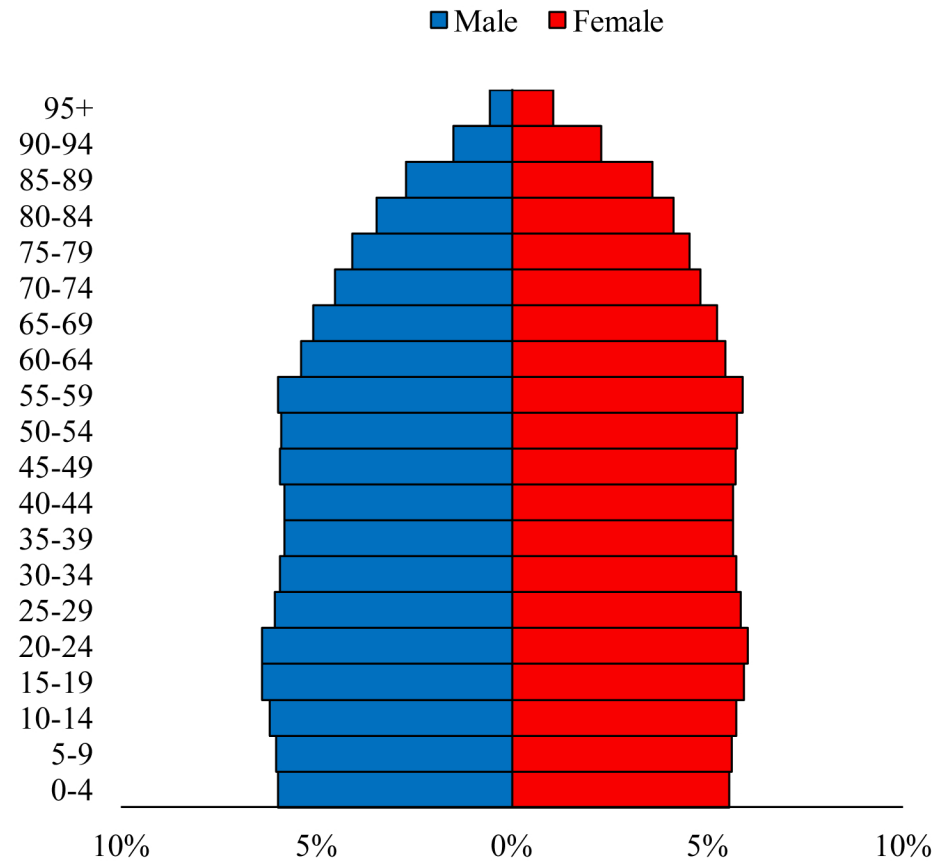

Population Pyramids of Ohio by County

Gallia County Projected Population Pyramid, 2050

Ohio Projected Population Pyramid, 2050

Go to: <http://scripps.muohio.edu/content/population-pyramids-ohio-county-2010-2050> to download individual population pyramids (PDF, J-PEG, TIFF formats available).

Note: Population pyramids display % of populations by 5 years age groups.

Citation: Mehdizadeh, S., Ritchey, P. N., Tipsuk, P., & Yamashita, T. (2012). Population Pyramids of Ohio by County. Scripps Gerontology Center, Miami University, Oxford, OH.